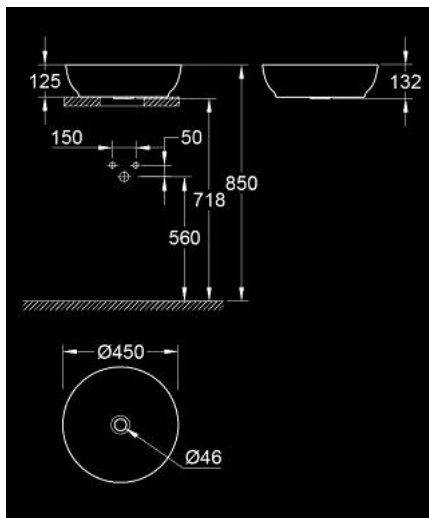

10 356 0SH 00 ESSENCE VESSEL BASIN 45

PRODUCT DESCRIPTION

- Colour: alpine white
- without overflow
- 450 mm
- including fixation set
- no waste set included
- recommended waste sets: 103 575 SH00, 118 793 0000, please order separately
- sanitary ware
- GROHE AquaCeramic antistick coating
- GROHE HyperClean anti-bacterial glazing