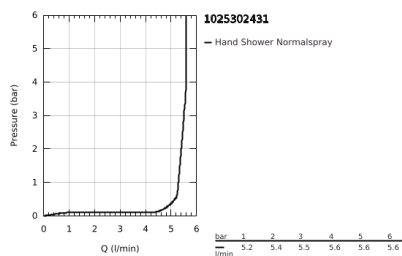

10 253 024 31 TEMPESTA-F WALL HOLDER SET 1 SPRAY

PRODUCT DESCRIPTION

- Colour: matte black
- hand shower with trigger control
- maximum flow rate (at 3 bar): 5.5 l/min
- wall shower holder
- Silverflex Long-Life shower hose 1250 mm
- GROHE EcoJoy - less water, perfect flow
- GROHE SpeedClean - effortless limescale removal
- Inner WaterGuide - inner insulation for surface protection
- TwistStop - to prevent hose from twisting
- Please refer to local norms regarding installation.