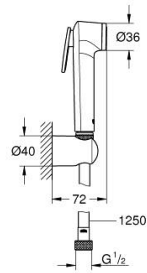

10 253 024 31 TEMPESTA-F WALL HOLDER SET 1 SPRAY

PRODUCT DESCRIPTION

- Colour: matte black
- hand shower with trigger control
- maximum flow rate (at 3 bar): 5.5 l/min
- wall shower holder
- Silverflex Long-Life shower hose 1250 mm
- GROHE EcoJoy - less water, perfect flow
- GROHE SpeedClean - effortless limescale removal
- Inner WaterGuide - inner insulation for surface protection
- TwistStop - to prevent hose from twisting
- Please refer to local norms regarding installation.

10 253 024 31 TEMPESTA-F WALL HOLDER SET 1 SPRAY

SPARE PARTS, March 2023 – now

1: Dirt strainer (Spare part-nr. 0700200M)

2: Non-return valve (Spare part-nr. 14165243M)*

* Optional accessories