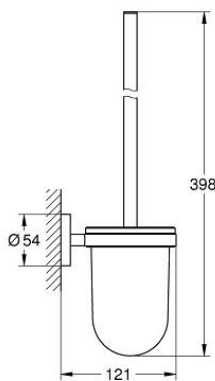

10 246 824 30 ESSENTIALS TOILET BRUSH SET

PRODUCT DESCRIPTION

- Colour: matte black
- material: glass / metal
- wall mounted
- concealed fastening
- suitable for screwing (including screws and dowels) or gluing (glue 40 915 000 sold separately)
- holding force: max. 5 kg
- the specified holding capacity is valid for static (slowly applied) load and intended use only

10 246 824 30 ESSENTIALS TOILET BRUSH SET

SPARE PARTS, March 2023 – now

1: brush (Spare part-nr. 403922430)

1.1: Spare brush head (Spare part-nr. 40791001)

2: Spare glass for brush (Spare part-nr. 40393000)