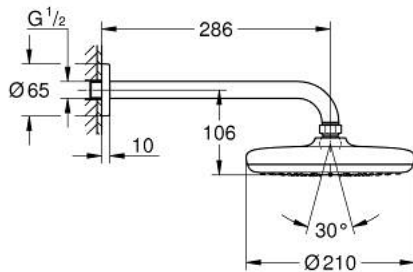

10 221 824 30 **TEMPESTA 210 HEAD SHOWER SET 286 MM, 1 SPRAY**

**PRODUCT DESCRIPTION**

- Colour: matte black
- head shower Tempesta 210
- spray pattern: Rain
- maximum flow rate (at 3 bar): 8.5 l/min
- shower arm Rainshower 286 mm
- GROHE EcoJoy - less water, perfect flow
- GROHE DreamSpray - perfect spray pattern
- GROHE SpeedClean - effortless limescale removal
- Inner WaterGuide - inner insulation for surface protection

## 10 221 824 30 TEMPESTA 210 HEAD SHOWER SET 286 MM, 1 SPRAY

**SPARE PARTS**, February 2023 – now

1: Fibre seal dia. Ø18.5 x Ø12 x 2 (Spare part-nr. 0138900M)

2: Dirt strainer (Spare part-nr. 48007000)

3: escutcheon (Spare part-nr. 117412430)