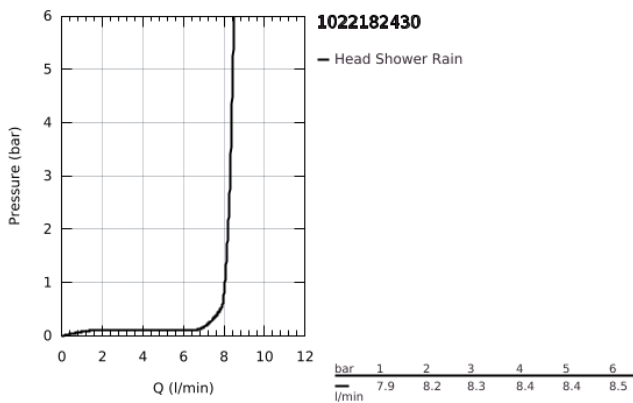

10 221 824 30 **TEMPESTA 210 HEAD SHOWER SET 286 MM, 1 SPRAY**

**PRODUCT DESCRIPTION**

- Colour: matte black
- head shower Tempesta 210
- spray pattern: Rain
- maximum flow rate (at 3 bar): 8.5 l/min
- shower arm Rainshower 286 mm
- GROHE EcoJoy - less water, perfect flow
- GROHE DreamSpray - perfect spray pattern
- GROHE SpeedClean - effortless limescale removal
- Inner WaterGuide - inner insulation for surface protection

## 10 221 824 30 TEMPESTA 210 HEAD SHOWER SET 286 MM, 1 SPRAY

**SPARE PARTS**, February 2023 – now

1: Fibre seal dia. Ø18.5 x Ø12 x 2 (Spare part-nr. 0138900M)

2: Dirt strainer (Spare part-nr. 48007000)

3: escutcheon (Spare part-nr. 117412430)