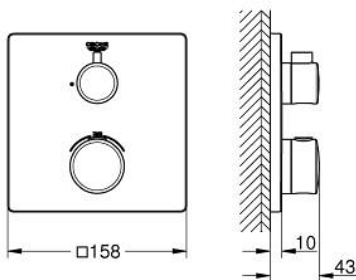

10 221 524 30 GROHTHERM SAFETY MIXER FOR 1 OUTLET WITH SHUT OFF VALVE

PRODUCT DESCRIPTION

- Colour: matte black
- trim set for GROHE Rapido SmartBox (35 604)
- GROHE TurboStat - compact cartridge with wax thermoelement
- GROHE FastFixation escutcheon with covered shaft sealing and covered fixing
- metal escutcheon, retroactively 6° adjustable
- GROHE SafeStop - safety button at 38°C
- GROHE SafeStop Plus - optional temperature limiter at 43°C or 46°C included
- built-in non-return valves and dirt strainers
- ceramic stop valve, 120°

- outlet B = 27 l/min, outlet C = 30 l/min

- without roughing-in set 35 600/35 604 (please order separately)
- professional edition

10 221 524 30 GROHTHERM SAFETY MIXER FOR 1 OUTLET WITH SHUT OFF VALVE

SPARE PARTS, February 2023 – now

- 1: temperature control handle (Spare part-nr. 490822430)
- 2: Mounting plate (Spare part-nr. 49080000)
- 3: escutcheon (Spare part-nr. 490762430)
- 4: shut-off handle (Spare part-nr. 490832430)
- 5: Aquadimmer (Spare part-nr. 49084000)
- 6: Thermostatic compact cartridge 3/4" (Spare part-nr. 49028000)
- 7: Non-return valve (Spare part-nr. 49085000)
- 8: Seal (Spare part-nr. 48360000)
- 9: GROHE TurboStat cartridge 3/4" (Spare part-nr. 49003000)*
- 10: Socket Spanner (Spare part-nr. 49059000)*
- 11: Service stops (Spare part-nr. 1405300M)*
- 12: Universal extension set 2-handle thermostats, 25 mm (Spare part-nr. 14058000)*