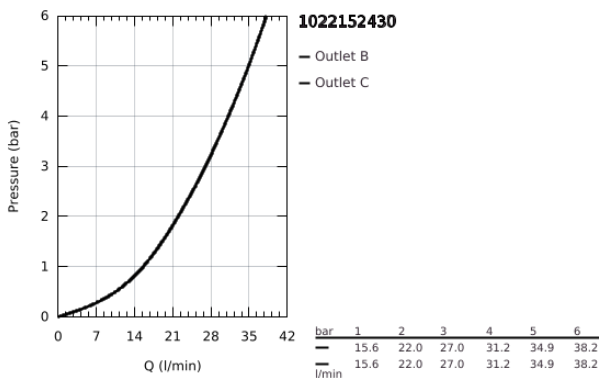

10 221 524 30 GROHTHERM SAFETY MIXER FOR 1 OUTLET WITH SHUT OFF VALVE

PRODUCT DESCRIPTION

- Colour: matte black
- trim set for GROHE Rapido SmartBox (35 604)
- GROHE TurboStat - compact cartridge with wax thermoelement
- GROHE FastFixation escutcheon with covered shaft sealing and covered fixing
- metal escutcheon, retroactively 6° adjustable
- GROHE SafeStop - safety button at 38°C
- GROHE SafeStop Plus - optional temperature limiter at 43°C or 46°C included
- built-in non-return valves and dirt strainers
- ceramic stop valve, 120°

- outlet B = 27 l/min, outlet C = 30 l/min

- without roughing-in set 35 600/35 604 (please order separately)
- professional edition

10 221 524 30 GROHTHERM SAFETY MIXER FOR 1 OUTLET WITH SHUT OFF VALVE

SPARE PARTS, February 2023 – now

- 1: temperature control handle (Spare part-nr. 490822430)
- 2: Mounting plate (Spare part-nr. 49080000)
- 3: escutcheon (Spare part-nr. 490762430)
- 4: shut-off handle (Spare part-nr. 490832430)
- 5: Aquadimmer (Spare part-nr. 49084000)
- 6: Thermostatic compact cartridge 3/4" (Spare part-nr. 49028000)
- 7: Non-return valve (Spare part-nr. 49085000)
- 8: Seal (Spare part-nr. 48360000)
- 9: GROHE TurboStat cartridge 3/4" (Spare part-nr. 49003000)*
- 10: Socket Spanner (Spare part-nr. 49059000)*
- 11: Service stops (Spare part-nr. 1405300M)*
- 12: Universal extension set 2-handle thermostats, 25 mm (Spare part-nr. 14058000)*