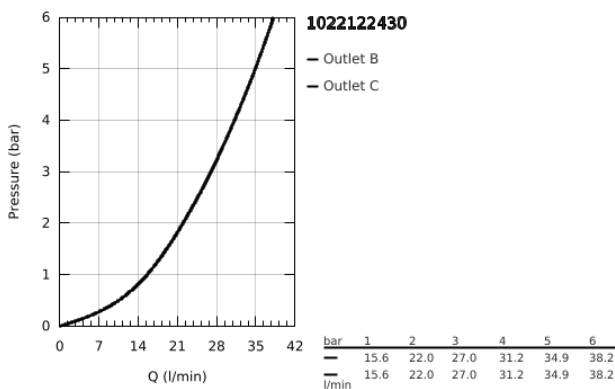

10 221 224 30 GROHTHERM SAFETY MIXER FOR 1 OUTLET WITH SHUT OFF VALVE

PRODUCT DESCRIPTION

- Colour: matte black
- trim set for GROHE Rapido SmartBox (35 604)
- GROHE TurboStat - compact cartridge with wax thermostatic element
- GROHE FastFixation escutcheon with covered shaft sealing and covered fixing
- metal escutcheon, retroactively 6° adjustable
- GROHE SafeStop - safety button at 38°C
- GROHE SafeStop Plus - optional temperature limiter at 43°C or 46°C included
- built-in non-return valves and dirt strainers
- ceramic stop valve, 120°
- without roughing-in set 35 600/35 604 (please order separately)
- outlet B = 27 l/min, outlet C = 30 l/min
- professional edition

10 221 224 30 GROHTHERM SAFETY MIXER FOR 1 OUTLET WITH SHUT OFF VALVE

SPARE PARTS, February 2023 – now

- 1: temperature control handle (Spare part-nr. 490822430)
- 2: Mounting plate (Spare part-nr. 49080000)
- 3: escutcheon (Spare part-nr. 490732430)
- 4: shut-off handle (Spare part-nr. 490832430)
- 5: Aquadimmer (Spare part-nr. 49084000)
- 6: Thermostatic compact cartridge 3/4" (Spare part-nr. 49028000)
- 7: Non-return valve (Spare part-nr. 49085000)
- 8: Seal (Spare part-nr. 48360000)
- 9: GROHE TurboStat cartridge 3/4" (Spare part-nr. 49003000)*
- 10: Socket Spanner (Spare part-nr. 49059000)*
- 11: Service stops (Spare part-nr. 1405300M)*
- 12: Universal extension set 2-handle thermostats, 25 mm (Spare part-nr. 14058000)*