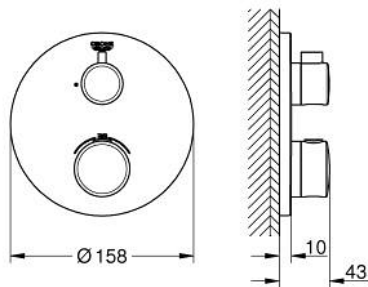

10 221 224 30 GROHTHERM SAFETY MIXER FOR 1 OUTLET WITH SHUT OFF VALVE

PRODUCT DESCRIPTION

- Colour: matte black
- trim set for GROHE Rapido SmartBox (35 604)
- GROHE TurboStat - compact cartridge with wax thermostatic element
- GROHE FastFixation escutcheon with covered shaft sealing and covered fixing
- metal escutcheon, retroactively 6° adjustable
- GROHE SafeStop - safety button at 38°C
- GROHE SafeStop Plus - optional temperature limiter at 43°C or 46°C included
- built-in non-return valves and dirt strainers
- ceramic stop valve, 120°
- without roughing-in set 35 600/35 604 (please order separately)
- outlet B = 27 l/min, outlet C = 30 l/min
- professional edition

10 221 224 30 GROHTHERM SAFETY MIXER FOR 1 OUTLET WITH SHUT OFF VALVE

SPARE PARTS, February 2023 – now

- 1: temperature control handle (Spare part-nr. 490822430)
- 2: Mounting plate (Spare part-nr. 49080000)
- 3: escutcheon (Spare part-nr. 490732430)
- 4: shut-off handle (Spare part-nr. 490832430)
- 5: Aquadimmer (Spare part-nr. 49084000)
- 6: Thermostatic compact cartridge 3/4" (Spare part-nr. 49028000)
- 7: Non-return valve (Spare part-nr. 49085000)
- 8: Seal (Spare part-nr. 48360000)
- 9: GROHE TurboStat cartridge 3/4" (Spare part-nr. 49003000)*
- 10: Socket Spanner (Spare part-nr. 49059000)*
- 11: Service stops (Spare part-nr. 1405300M)*
- 12: Universal extension set 2-handle thermostats, 25 mm (Spare part-nr. 14058000)*