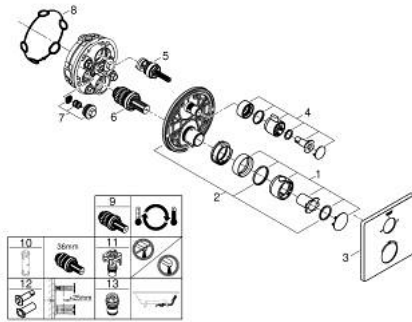

10 221 124 30 GROHTHERM SAFETY BATH TUB MIXER FOR 2 OUTLETS WITH INTEGRATED SHUT OFF/DIVERTER VALVE

PRODUCT DESCRIPTION

- Colour: matte black
- trim set for GROHE Rapido SmartBox (35 604)
- GROHE TurboStat - compact cartridge with wax thermoelement
- GROHE FastFixation escutcheon with covered shaft sealing and covered fixing
- metal escutcheon, retroactively 6° adjustable
- printed hand shower and bath filler symbol
- GROHE SafeStop - safety button at 38°C
- GROHE SafeStop Plus - optional temperature limiter at 43°C or 46°C included
- GROHE AquaDimmer, integrated shut off/diverter valve

- outlet B = 27 l/min, outlet C = 30 l/min

- without roughing-in set 35 600/35 604 (please order separately)
- professional edition

10 221 124 30 GROHTHERM SAFETY BATH TUB MIXER FOR 2 OUTLETS WITH INTEGRATED SHUT OFF/DIVERTER VALVE

SPARE PARTS, February 2023 – now

- 1: temperature control handle (Spare part-nr. 490822430)
- 2: Mounting plate (Spare part-nr. 49080000)
- 3: escutcheon (Spare part-nr. 490792430)
- 4: shut-off handle (Spare part-nr. 490812430)
- 5: Aquadimmer (Spare part-nr. 49084000)
- 6: Thermostatic compact cartridge 3/4" (Spare part-nr. 49028000)
- 7: Non-return valve (Spare part-nr. 49085000)
- 8: Seal (Spare part-nr. 48360000)
- 9: GROHE TurboStat cartridge 3/4" (Spare part-nr. 49003000)*
- 10: Socket Spanner (Spare part-nr. 49059000)*
- 11: Service stops (Spare part-nr. 1405300M)*
- 12: Universal extension set 2-handle thermostats, 25 mm (Spare part-nr. 14058000)*
- 13: Backflow protection combination (Spare part-nr. 14055000)*