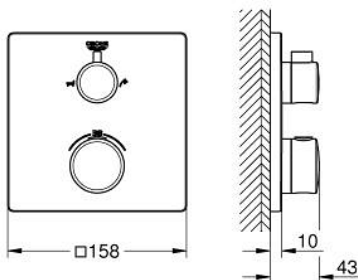

10 221 124 30 GROHTHERM SAFETY BATH TUB MIXER FOR 2 OUTLETS WITH INTEGRATED SHUT OFF/DIVERTER VALVE

PRODUCT DESCRIPTION

- Colour: matte black
- trim set for GROHE Rapido SmartBox (35 604)
- GROHE TurboStat - compact cartridge with wax thermoelement
- GROHE FastFixation escutcheon with covered shaft sealing and covered fixing
- metal escutcheon, retroactively 6° adjustable
- printed hand shower and bath filler symbol
- GROHE SafeStop - safety button at 38°C
- GROHE SafeStop Plus - optional temperature limiter at 43°C or 46°C included
- GROHE AquaDimmer, integrated shut off/diverter valve

- outlet B = 27 l/min, outlet C = 30 l/min

- without roughing-in set 35 600/35 604 (please order separately)
- professional edition

10 221 124 30 GROHTHERM SAFETY BATH TUB MIXER FOR 2 OUTLETS WITH INTEGRATED SHUT OFF/DIVERTER VALVE

SPARE PARTS, February 2023 – now

- 1: temperature control handle (Spare part-nr. 490822430)
- 2: Mounting plate (Spare part-nr. 49080000)
- 3: escutcheon (Spare part-nr. 490792430)
- 4: shut-off handle (Spare part-nr. 490812430)
- 5: Aquadimmer (Spare part-nr. 49084000)
- 6: Thermostatic compact cartridge 3/4" (Spare part-nr. 49028000)
- 7: Non-return valve (Spare part-nr. 49085000)
- 8: Seal (Spare part-nr. 48360000)
- 9: GROHE TurboStat cartridge 3/4" (Spare part-nr. 49003000)*
- 10: Socket Spanner (Spare part-nr. 49059000)*
- 11: Service stops (Spare part-nr. 1405300M)*
- 12: Universal extension set 2-handle thermostats, 25 mm (Spare part-nr. 14058000)*
- 13: Backflow protection combination (Spare part-nr. 14055000)*