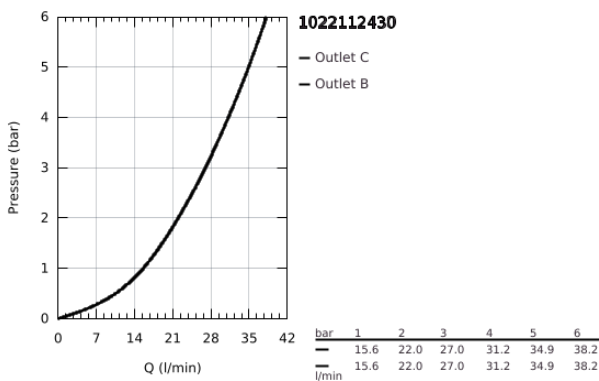

10 221 124 30 GROHTHERM SAFETY BATH TUB MIXER FOR 2 OUTLETS WITH INTEGRATED SHUT OFF/DIVERTER VALVE

PRODUCT DESCRIPTION

- Colour: matte black
- trim set for GROHE Rapido SmartBox (35 604)
- GROHE TurboStat - compact cartridge with wax thermoelement
- GROHE FastFixation escutcheon with covered shaft sealing and covered fixing
- metal escutcheon, retroactively 6° adjustable
- printed hand shower and bath filler symbol
- GROHE SafeStop - safety button at 38°C
- GROHE SafeStop Plus - optional temperature limiter at 43°C or 46°C included
- GROHE AquaDimmer, integrated shut off/diverter valve

- outlet B = 27 l/min, outlet C = 30 l/min

- without roughing-in set 35 600/35 604 (please order separately)
- professional edition

10 221 124 30 GROHTHERM SAFETY BATH TUB MIXER FOR 2 OUTLETS WITH INTEGRATED SHUT OFF/DIVERTER VALVE