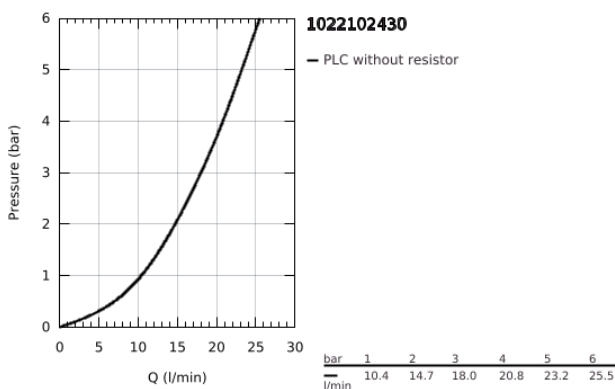

10 221 024 30 GROHTHERM SAFETY BATH TUB MIXER FOR 2 OUTLETS WITH INTEGRATED SHUT OFF/DIVERTER VALVE

PRODUCT DESCRIPTION

- Colour: matte black
- trim set for GROHE Rapido SmartBox (35 604)
- GROHE TurboStat - compact cartridge with wax thermosteement
- GROHE FastFixation escutcheon with covered shaft sealing and covered fixing
- metal escutcheon, retroactively 6° adjustable
- printed hand shower and bath filler symbol
- GROHE SafeStop - safety button at 38°C
- GROHE SafeStop Plus - optional temperature limiter at 43°C or 46°C included
- GROHE AquaDimmer, integrated shut off/diverter valve
- without roughing-in set 35 600/35 604 (please order separately)
- outlet B = 27 l/min, outlet C = 30 l/min
- professional edition

10 221 024 30 GROHTHERM SAFETY BATH TUB MIXER FOR 2 OUTLETS WITH INTEGRATED SHUT OFF/DIVERTER VALVE

SPARE PARTS, February 2023 – now

- 1: temperature control handle (Spare part-nr. 490822430)
 - 2: Mounting plate (Spare part-nr. 49080000)
 - 3: escutcheon (Spare part-nr. 490752430)
 - 4: shut-off handle (Spare part-nr. 490812430)
 - 5: Aquadimmer (Spare part-nr. 49084000)
 - 6: Thermostatic compact cartridge 3/4" (Spare part-nr. 49028000)
 - 7: Non-return valve (Spare part-nr. 49085000)
 - 8: Seal (Spare part-nr. 48360000)
 - 9: GROHE TurboStat cartridge 3/4" (Spare part-nr. 49003000)*
 - 10: Socket Spanner (Spare part-nr. 49059000)*
 - 11: Service stops (Spare part-nr. 1405300M)*
 - 12: Universal extension set 2-handle thermostats, 25 mm (Spare part-nr. 14058000)*
 - 13: Backflow protection combination (Spare part-nr. 14055000)*
- * Optional accessories