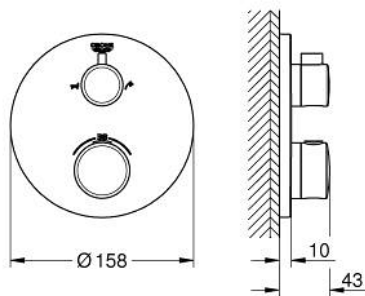

10 221 024 30 GROHTHERM SAFETY BATH TUB MIXER FOR 2 OUTLETS WITH INTEGRATED SHUT OFF/DIVERTER VALVE

PRODUCT DESCRIPTION

- Colour: matte black
- trim set for GROHE Rapido SmartBox (35 604)
- GROHE TurboStat - compact cartridge with wax thermosteement
- GROHE FastFixation escutcheon with covered shaft sealing and covered fixing
- metal escutcheon, retroactively 6° adjustable
- printed hand shower and bath filler symbol
- GROHE SafeStop - safety button at 38°C
- GROHE SafeStop Plus - optional temperature limiter at 43°C or 46°C included
- GROHE AquaDimmer, integrated shut off/diverter valve
- without roughing-in set 35 600/35 604 (please order separately)
- outlet B = 27 l/min, outlet C = 30 l/min
- professional edition

10 221 024 30 GROHTHERM SAFETY BATH TUB MIXER FOR 2 OUTLETS WITH INTEGRATED SHUT OFF/DIVERTER VALVE

SPARE PARTS, February 2023 – now

- 1: temperature control handle (Spare part-nr. 490822430)
 - 2: Mounting plate (Spare part-nr. 49080000)
 - 3: escutcheon (Spare part-nr. 490752430)
 - 4: shut-off handle (Spare part-nr. 490812430)
 - 5: Aquadimmer (Spare part-nr. 49084000)
 - 6: Thermostatic compact cartridge 3/4" (Spare part-nr. 49028000)
 - 7: Non-return valve (Spare part-nr. 49085000)
 - 8: Seal (Spare part-nr. 48360000)
 - 9: GROHE TurboStat cartridge 3/4" (Spare part-nr. 49003000)*
 - 10: Socket Spanner (Spare part-nr. 49059000)*
 - 11: Service stops (Spare part-nr. 1405300M)*
 - 12: Universal extension set 2-handle thermostats, 25 mm (Spare part-nr. 14058000)*
 - 13: Backflow protection combination (Spare part-nr. 14055000)*
- * Optional accessories