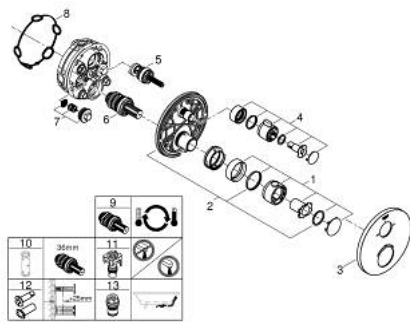

10 221 024 30 GROHTHERM SAFETY BATH TUB MIXER FOR 2 OUTLETS WITH INTEGRATED SHUT OFF/DIVERTER VALVE

PRODUCT DESCRIPTION

- Colour: matte black
- trim set for GROHE Rapido SmartBox (35 604)
- GROHE TurboStat - compact cartridge with wax thermosteement
- GROHE FastFixation escutcheon with covered shaft sealing and covered fixing
- metal escutcheon, retroactively 6° adjustable
- printed hand shower and bath filler symbol
- GROHE SafeStop - safety button at 38°C
- GROHE SafeStop Plus - optional temperature limiter at 43°C or 46°C included
- GROHE AquaDimmer, integrated shut off/diverter valve
- without roughing-in set 35 600/35 604 (please order separately)
- outlet B = 27 l/min, outlet C = 30 l/min
- professional edition

10 221 024 30 GROHTHERM SAFETY BATH TUB MIXER FOR 2 OUTLETS WITH INTEGRATED SHUT OFF/DIVERTER VALVE

SPARE PARTS, February 2023 – now

- 1: temperature control handle (Spare part-nr. 490822430)
 - 2: Mounting plate (Spare part-nr. 49080000)
 - 3: escutcheon (Spare part-nr. 490752430)
 - 4: shut-off handle (Spare part-nr. 490812430)
 - 5: Aquadimmer (Spare part-nr. 49084000)
 - 6: Thermostatic compact cartridge 3/4" (Spare part-nr. 49028000)
 - 7: Non-return valve (Spare part-nr. 49085000)
 - 8: Seal (Spare part-nr. 48360000)
 - 9: GROHE TurboStat cartridge 3/4" (Spare part-nr. 49003000)*
 - 10: Socket Spanner (Spare part-nr. 49059000)*
 - 11: Service stops (Spare part-nr. 1405300M)*
 - 12: Universal extension set 2-handle thermostats, 25 mm (Spare part-nr. 14058000)*
 - 13: Backflow protection combination (Spare part-nr. 14055000)*
- * Optional accessories