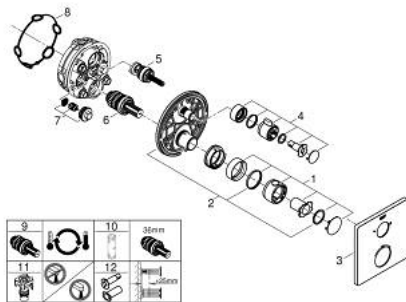

10 220 924 30 GROHTHERM SAFETY SHOWER MIXER FOR 2 OUTLETS WITH INTEGRATED SHUT OFF/DIVERTER VALVE

PRODUCT DESCRIPTION

- Colour: matte black
- trim set for GROHE Rapido SmartBox (35 604)
- GROHE TurboStat - compact cartridge with wax thermostatic element
- GROHE FastFixation escutcheon with covered shaft sealing and covered fixing
- metal escutcheon, retroactively 6° adjustable
- printed head and hand shower symbol
- GROHE SafeStop - safety button at 38°C
- GROHE SafeStop Plus - optional temperature limiter at 43°C or 46°C included
- GROHE AquaDimmer, integrated shut off/diverter valve
- without roughing-in set 35 600/35 604 (please order separately)
- outlet B = 27 l/min, outlet C = 30 l/min
- professional edition

10 220 924 30 GROHTHERM SAFETY SHOWER MIXER FOR 2 OUTLETS WITH INTEGRATED SHUT OFF/DIVERTER VALVE

SPARE PARTS, February 2023 – now

- 1: temperature control handle (Spare part-nr. 490822430)
- 2: Mounting plate (Spare part-nr. 49080000)
- 3: escutcheon (Spare part-nr. 490782430)
- 4: shut-off handle (Spare part-nr. 490812430)
- 5: Aquadimmer (Spare part-nr. 49084000)
- 6: Thermostatic compact cartridge 3/4" (Spare part-nr. 49028000)
- 7: Non-return valve (Spare part-nr. 49085000)
- 8: Seal (Spare part-nr. 48360000)
- 9: GROHE TurboStat cartridge 3/4" (Spare part-nr. 49003000)*
- 10: Socket Spanner (Spare part-nr. 49059000)*
- 11: Service stops (Spare part-nr. 1405300M)*
- 12: Universal extension set 2-handle thermostats, 25 mm (Spare part-nr. 14058000)*