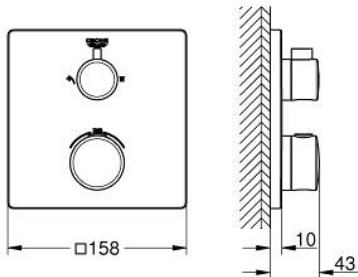

10 220 924 30 GROHTHERM SAFETY SHOWER MIXER FOR 2 OUTLETS WITH INTEGRATED SHUT OFF/DIVERTER VALVE

PRODUCT DESCRIPTION

- Colour: matte black
- trim set for GROHE Rapido SmartBox (35 604)
- GROHE TurboStat - compact cartridge with wax thermostatic element
- GROHE FastFixation escutcheon with covered shaft sealing and covered fixing
- metal escutcheon, retroactively 6° adjustable
- printed head and hand shower symbol
- GROHE SafeStop - safety button at 38°C
- GROHE SafeStop Plus - optional temperature limiter at 43°C or 46°C included
- GROHE AquaDimmer, integrated shut off/diverter valve
- without roughing-in set 35 600/35 604 (please order separately)
- outlet B = 27 l/min, outlet C = 30 l/min
- professional edition

10 220 924 30 GROHTHERM SAFETY SHOWER MIXER FOR 2 OUTLETS WITH INTEGRATED SHUT OFF/DIVERTER VALVE

SPARE PARTS, February 2023 – now

- 1: temperature control handle (Spare part-nr. 490822430)
- 2: Mounting plate (Spare part-nr. 49080000)
- 3: escutcheon (Spare part-nr. 490782430)
- 4: shut-off handle (Spare part-nr. 490812430)
- 5: Aquadimmer (Spare part-nr. 49084000)
- 6: Thermostatic compact cartridge 3/4" (Spare part-nr. 49028000)
- 7: Non-return valve (Spare part-nr. 49085000)
- 8: Seal (Spare part-nr. 48360000)
- 9: GROHE TurboStat cartridge 3/4" (Spare part-nr. 49003000)*
- 10: Socket Spanner (Spare part-nr. 49059000)*
- 11: Service stops (Spare part-nr. 1405300M)*
- 12: Universal extension set 2-handle thermostats, 25 mm (Spare part-nr. 14058000)*