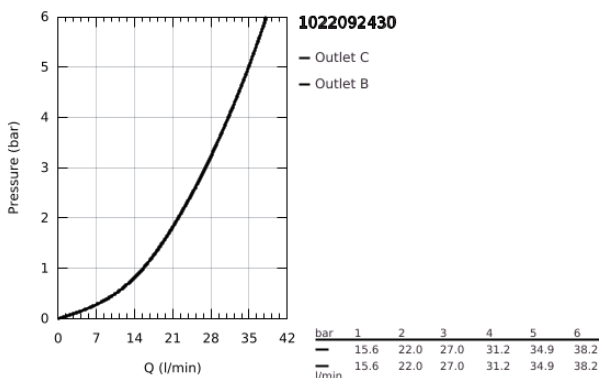

10 220 924 30 GROHTHERM SAFETY SHOWER MIXER FOR 2 OUTLETS WITH INTEGRATED SHUT OFF/DIVERTER VALVE

PRODUCT DESCRIPTION

- Colour: matte black
- trim set for GROHE Rapido SmartBox (35 604)
- GROHE TurboStat - compact cartridge with wax thermostatic element
- GROHE FastFixation escutcheon with covered shaft sealing and covered fixing
- metal escutcheon, retroactively 6° adjustable
- printed head and hand shower symbol
- GROHE SafeStop - safety button at 38°C
- GROHE SafeStop Plus - optional temperature limiter at 43°C or 46°C included
- GROHE AquaDimmer, integrated shut off/diverter valve
- without roughing-in set 35 600/35 604 (please order separately)
- outlet B = 27 l/min, outlet C = 30 l/min
- professional edition

10 220 924 30 GROHTHERM SAFETY SHOWER MIXER FOR 2 OUTLETS WITH INTEGRATED SHUT OFF/DIVERTER VALVE

SPARE PARTS, February 2023 – now

- 1: temperature control handle (Spare part-nr. 490822430)
- 2: Mounting plate (Spare part-nr. 49080000)
- 3: escutcheon (Spare part-nr. 490782430)
- 4: shut-off handle (Spare part-nr. 490812430)
- 5: Aquadimmer (Spare part-nr. 49084000)
- 6: Thermostatic compact cartridge 3/4" (Spare part-nr. 49028000)
- 7: Non-return valve (Spare part-nr. 49085000)
- 8: Seal (Spare part-nr. 48360000)
- 9: GROHE TurboStat cartridge 3/4" (Spare part-nr. 49003000)*
- 10: Socket Spanner (Spare part-nr. 49059000)*
- 11: Service stops (Spare part-nr. 1405300M)*
- 12: Universal extension set 2-handle thermostats, 25 mm (Spare part-nr. 14058000)*