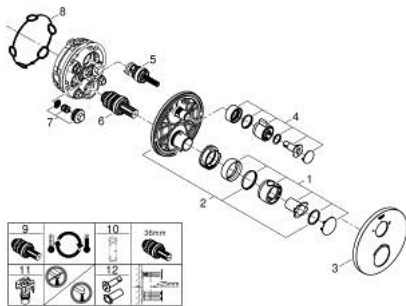

10 220 824 30 GROHTHERM SAFETY SHOWER MIXER FOR 2 OUTLETS WITH INTEGRATED SHUT OFF/DIVERTER VALVE

PRODUCT DESCRIPTION

- Colour: matte black
- trim set for GROHE Rapido SmartBox (35 604)
- GROHE TurboStat - compact cartridge with wax thermoelement
- GROHE FastFixation escutcheon with covered shaft sealing and covered fixing
- metal escutcheon, retroactively 6° adjustable
- printed head and hand shower symbol
- GROHE SafeStop - safety button at 38°C
- GROHE SafeStop Plus - optional temperature limiter at 43°C or 46°C included
- GROHE AquaDimmer, integrated shut off/diverter valve
- without roughing-in set 35 600/35 604 (please order separately)
- outlet B = 27 l/min, outlet C = 30 l/min
- professional edition

10 220 824 30 GROHTHERM SAFETY SHOWER MIXER FOR 2 OUTLETS WITH INTEGRATED SHUT OFF/DIVERTER VALVE

SPARE PARTS, February 2023 – now

- 1: temperature control handle (Spare part-nr. 490822430)
- 2: Mounting plate (Spare part-nr. 49080000)
- 3: escutcheon (Spare part-nr. 490742430)
- 4: shut-off handle (Spare part-nr. 490812430)
- 5: Aquadimmer (Spare part-nr. 49084000)
- 6: Thermostatic compact cartridge 3/4" (Spare part-nr. 49028000)
- 7: Non-return valve (Spare part-nr. 49085000)
- 8: Seal (Spare part-nr. 48360000)
- 9: GROHE TurboStat cartridge 3/4" (Spare part-nr. 49003000)*
- 10: Socket Spanner (Spare part-nr. 49059000)*
- 11: Service stops (Spare part-nr. 1405300M)*
- 12: Universal extension set 2-handle thermostats, 25 mm (Spare part-nr. 14058000)*