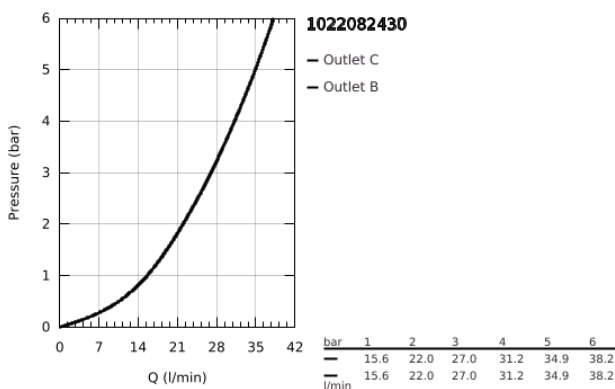

10 220 824 30 GROHTHERM SAFETY SHOWER MIXER FOR 2 OUTLETS WITH INTEGRATED SHUT OFF/DIVERTER VALVE

PRODUCT DESCRIPTION

- Colour: matte black
- trim set for GROHE Rapido SmartBox (35 604)
- GROHE TurboStat - compact cartridge with wax thermoelement
- GROHE FastFixation escutcheon with covered shaft sealing and covered fixing
- metal escutcheon, retroactively 6° adjustable
- printed head and hand shower symbol
- GROHE SafeStop - safety button at 38°C
- GROHE SafeStop Plus - optional temperature limiter at 43°C or 46°C included
- GROHE AquaDimmer, integrated shut off/diverter valve
- without roughing-in set 35 600/35 604 (please order separately)
- outlet B = 27 l/min, outlet C = 30 l/min
- professional edition

10 220 824 30 GROHTHERM SAFETY SHOWER MIXER FOR 2 OUTLETS WITH INTEGRATED SHUT OFF/DIVERTER VALVE

SPARE PARTS, February 2023 – now

- 1: temperature control handle (Spare part-nr. 490822430)
- 2: Mounting plate (Spare part-nr. 49080000)
- 3: escutcheon (Spare part-nr. 490742430)
- 4: shut-off handle (Spare part-nr. 490812430)
- 5: Aquadimmer (Spare part-nr. 49084000)
- 6: Thermostatic compact cartridge 3/4" (Spare part-nr. 49028000)
- 7: Non-return valve (Spare part-nr. 49085000)
- 8: Seal (Spare part-nr. 48360000)
- 9: GROHE TurboStat cartridge 3/4" (Spare part-nr. 49003000)*
- 10: Socket Spanner (Spare part-nr. 49059000)*
- 11: Service stops (Spare part-nr. 1405300M)*
- 12: Universal extension set 2-handle thermostats, 25 mm (Spare part-nr. 14058000)*