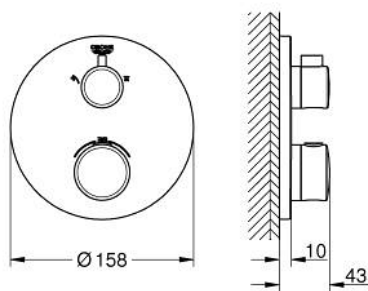

10 220 824 30 GROHTHERM SAFETY SHOWER MIXER FOR 2 OUTLETS WITH INTEGRATED SHUT OFF/DIVERTER VALVE

PRODUCT DESCRIPTION

- Colour: matte black
- trim set for GROHE Rapido SmartBox (35 604)
- GROHE TurboStat - compact cartridge with wax thermoelement
- GROHE FastFixation escutcheon with covered shaft sealing and covered fixing
- metal escutcheon, retroactively 6° adjustable
- printed head and hand shower symbol
- GROHE SafeStop - safety button at 38°C
- GROHE SafeStop Plus - optional temperature limiter at 43°C or 46°C included
- GROHE AquaDimmer, integrated shut off/diverter valve
- without roughing-in set 35 600/35 604 (please order separately)
- outlet B = 27 l/min, outlet C = 30 l/min
- professional edition

10 220 824 30 GROHTHERM SAFETY SHOWER MIXER FOR 2 OUTLETS WITH INTEGRATED SHUT OFF/DIVERTER VALVE

SPARE PARTS, February 2023 – now

- 1: temperature control handle (Spare part-nr. 490822430)
- 2: Mounting plate (Spare part-nr. 49080000)
- 3: escutcheon (Spare part-nr. 490742430)
- 4: shut-off handle (Spare part-nr. 490812430)
- 5: Aquadimmer (Spare part-nr. 49084000)
- 6: Thermostatic compact cartridge 3/4" (Spare part-nr. 49028000)
- 7: Non-return valve (Spare part-nr. 49085000)
- 8: Seal (Spare part-nr. 48360000)
- 9: GROHE TurboStat cartridge 3/4" (Spare part-nr. 49003000)*
- 10: Socket Spanner (Spare part-nr. 49059000)*
- 11: Service stops (Spare part-nr. 1405300M)*
- 12: Universal extension set 2-handle thermostats, 25 mm (Spare part-nr. 14058000)*