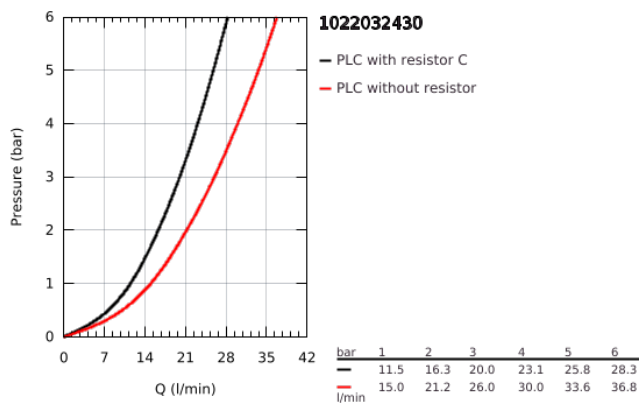

## 10 220 324 30 GROHTHERM 800 BATH SAFETY MIXER

### PRODUCT DESCRIPTION

- Colour: matte black
- wall mounted
- GROHE SafeStop - safety button at 38°C
- GROHE SafeStop Plus - optional temperature limiter at 43°C included
- GROHE TurboStat - compact cartridge with wax thermoste
- integrated stop valve
- automatic diverter: bath/shower
- volume handle
- FlowControl Button - One-button switch to full water flow
- individually adjustable stop
- ceramic headpart 1/2", 180°
- shower bottom outlet 1/2"
- mousseur
- built-in non-return valves
- dirt strainers
- S-unions