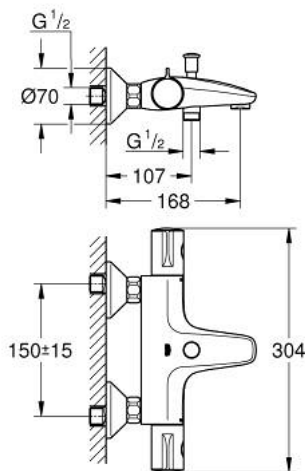

## 10 220 324 30 GROHTHERM 800 BATH SAFETY MIXER

### PRODUCT DESCRIPTION

- Colour: matte black
- wall mounted
- GROHE SafeStop - safety button at 38°C
- GROHE SafeStop Plus - optional temperature limiter at 43°C included
- GROHE TurboStat - compact cartridge with wax thermoste
- integrated stop valve
- automatic diverter: bath/shower
- volume handle
- FlowControl Button - One-button switch to full water flow
- individually adjustable stop
- ceramic headpart 1/2", 180°
- shower bottom outlet 1/2"
- mousseur
- built-in non-return valves
- dirt strainers
- S-unions

### SPARE PARTS, February 2023 – now

- 1: GRT 800 temperature control handle (Spare part-nr. 479812430)
- 2: Fitting ring (Spare part-nr. 47743000)
- 3: Thermostatic compact cartridge 1/2" (Spare part-nr. 47439000)
- 4: GRT 800 shut-off handle (Spare part-nr. 479802430)
- 5: Ceramic headpart, 1/2" (Spare part-nr. 45346000)
- 5.1: O-ring Ø18,2 x Ø1,7 (Spare part-nr. 0392400M)
- 6: Non-return valve (Spare part-nr. 471892430)
- 6.1: Dirt strainer (Spare part-nr. 0726400M)
- 6.2: Non-return valve (Spare part-nr. 08565000)
- 6.3: O-ring Ø17 x Ø2 (Spare part-nr. 0305500M)
- 7: S-union (Spare part-nr. 120752430)
- 7.1: Seal (Spare part-nr. 0138600M)
- 7.2: Escutcheon (Spare part-nr. 02210243M)
- 8: flow control (Spare part-nr. 139522430)
- 9: Diverter knob (Spare part-nr. 656482430)
- 10: Diverter (Spare part-nr. 656552430)
- 11: Non-return valve (Spare part-nr. 08565000)
- 12: Extension 3/4", 20 mm (Spare part-nr. 0713000M)\*
- 13: Special spanner (Spare part-nr. 19377000)\*
- 14: Socket Spanner (Spare part-nr. 19332000)\*
- 15: GROHE TurboStat cartridge 1/2" (Spare part-nr. 47175000)\*