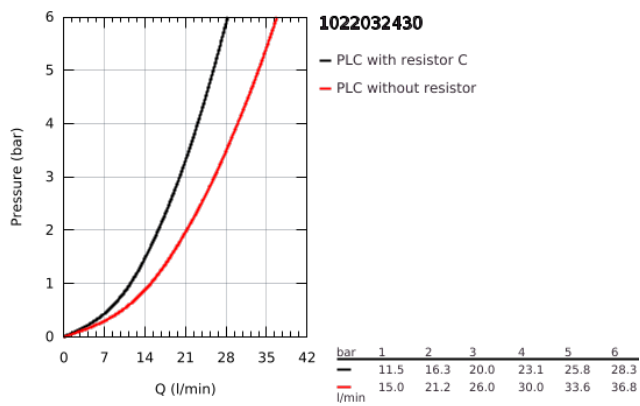

## 10 220 324 30 GROHTHERM 800 BATH SAFETY MIXER

### PRODUCT DESCRIPTION

- Colour: matte black
- wall mounted
- GROHE SafeStop - safety button at 38°C
- GROHE SafeStop Plus - optional temperature limiter at 43°C included
- GROHE TurboStat - compact cartridge with wax thermoelement
- integrated stop valve
- automatic diverter: bath/shower
- volume handle with GROHE EcoButton
- ceramic headpart 1/2", 180°
- shower bottom outlet 1/2"
- mousseur
- built-in non-return valves
- dirt strainers
- S-unions