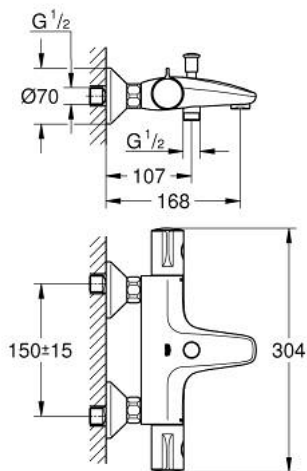

## 10 220 324 30 GROHTHERM 800 BATH SAFETY MIXER

### PRODUCT DESCRIPTION

- Colour: matte black
- wall mounted
- GROHE SafeStop - safety button at 38°C
- GROHE SafeStop Plus - optional temperature limiter at 43°C included
- GROHE TurboStat - compact cartridge with wax thermoelement
- integrated stop valve
- automatic diverter: bath/shower
- volume handle with GROHE EcoButton
- ceramic headpart 1/2", 180°
- shower bottom outlet 1/2"
- mousseur
- built-in non-return valves
- dirt strainers
- S-unions

### SPARE PARTS, February 2023 – now

- 1: GRT 800 temperature control handle (Spare part-nr. 479812430)
- 2: Fitting ring (Spare part-nr. 47743000)
- 3: Thermostatic compact cartridge 1/2" (Spare part-nr. 47439000)
- 4: GRT 800 shut-off handle (Spare part-nr. 479802430)
- 5: Ceramic headpart, 1/2" (Spare part-nr. 45346000)
- 5.1: O-ring Ø18,2 x Ø1,7 (Spare part-nr. 0392400M)
- 6: Non-return valve (Spare part-nr. 471892430)
- 6.1: Dirt strainer (Spare part-nr. 0726400M)
- 6.2: Non-return valve (Spare part-nr. 08565000)
- 6.3: O-ring Ø17 x Ø2 (Spare part-nr. 0305500M)
- 7: S-union (Spare part-nr. 120752430)
- 7.1: Seal (Spare part-nr. 0138600M)
- 7.2: Escutcheon (Spare part-nr. 02210243M)
- 8: flow control (Spare part-nr. 139522430)
- 9: Diverter knob (Spare part-nr. 656482430)
- 10: Diverter (Spare part-nr. 656552430)
- 11: Non-return valve (Spare part-nr. 08565000)
- 12: Extension 3/4", 20 mm (Spare part-nr. 0713000M)\*
- 13: Special spanner (Spare part-nr. 19377000)\*
- 14: Socket Spanner (Spare part-nr. 19332000)\*
- 15: GROHE TurboStat cartridge 1/2" (Spare part-nr. 47175000)\*