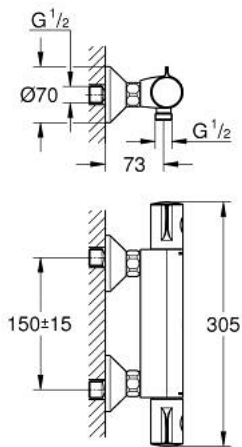

10 220 224 30 GROHTHERM 800 SHOWER SAFETY MIXER

PRODUCT DESCRIPTION

- Colour: matte black
- wall mounted
- GROHE SafeStop - safety button at 38°C
- GROHE SafeStop Plus - optional temperature limiter at 43°C included
- GROHE TurboStat - compact cartridge with wax thermoelement
- integrated stop valve
- volume handle with GROHE EcoButton
- ceramic headpart 1/2", 180°
- shower bottom outlet 1/2"
- dirt strainers
- built-in non-return valves
- S-unions

10 220 224 30 GROHTHERM 800 SHOWER SAFETY MIXER

SPARE PARTS, February 2023 – now

- 1: GRT 800 temperature control handle (Spare part-nr. 479812430)
- 2: Fitting ring (Spare part-nr. 47743000)
- 3: Thermostatic compact cartridge 1/2" (Spare part-nr. 47439000)
- 4: GRT 800 shut-off handle (Spare part-nr. 479802430)
- 5: Ceramic headpart, 1/2" (Spare part-nr. 45346000)
- 5.1: O-ring Ø18,2 x Ø1,7 (Spare part-nr. 0392400M)
- 6: Non-return valve (Spare part-nr. 08565000)
- 7: Non-return valve (Spare part-nr. 471892430)
- 7.1: Dirt strainer (Spare part-nr. 0726400M)
- 7.2: Non-return valve (Spare part-nr. 08565000)
- 7.3: O-ring Ø17 x Ø2 (Spare part-nr. 0305500M)
- 8: S-union (Spare part-nr. 120752430)
- 8.1: Seal (Spare part-nr. 0138600M)
- 8.2: Escutcheon (Spare part-nr. 02210243M)
- 9: Extension 3/4", 20 mm (Spare part-nr. 0713000M)*
- 10: Socket Spanner (Spare part-nr. 19332000)*
- 11: Special spanner (Spare part-nr. 19377000)*
- 12: GROHE TurboStat cartridge 1/2" (Spare part-nr. 47175000)*