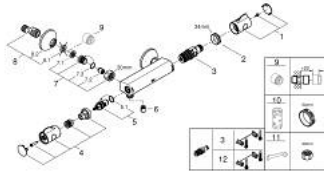

10 220 224 30 GROHTHERM 800 SHOWER SAFETY MIXER

PRODUCT DESCRIPTION

- Colour: matte black
- wall mounted
- GROHE SafeStop - safety button at 38°C
- GROHE SafeStop Plus - optional temperature limiter at 43°C included
- GROHE TurboStat - compact cartridge with wax thermoelement
- integrated stop valve
- volume handle
- FlowControl Button - One-button switch to full water flow
- individually adjustable stop
- ceramic headpart 1/2", 180°
- shower bottom outlet 1/2"
- dirt strainers
- built-in non-return valves
- S-unions

10 220 224 30 GROHTHERM 800 SHOWER SAFETY MIXER

SPARE PARTS, February 2023 – now

- 1: GRT 800 temperature control handle (Spare part-nr. 479812430)
- 2: Fitting ring (Spare part-nr. 47743000)
- 3: Thermostatic compact cartridge 1/2" (Spare part-nr. 47439000)
- 4: GRT 800 shut-off handle (Spare part-nr. 479802430)
- 5: Ceramic headpart, 1/2" (Spare part-nr. 45346000)
- 5.1: O-ring Ø18,2 x Ø1,7 (Spare part-nr. 0392400M)
- 6: Non-return valve (Spare part-nr. 08565000)
- 7: Non-return valve (Spare part-nr. 471892430)
- 7.1: Dirt strainer (Spare part-nr. 0726400M)
- 7.2: Non-return valve (Spare part-nr. 08565000)
- 7.3: O-ring Ø17 x Ø2 (Spare part-nr. 0305500M)
- 8: S-union (Spare part-nr. 120752430)
- 8.1: Seal (Spare part-nr. 0138600M)
- 8.2: Escutcheon (Spare part-nr. 02210243M)
- 9: Extension 3/4", 20 mm (Spare part-nr. 0713000M)*
- 10: Socket Spanner (Spare part-nr. 19332000)*
- 11: Special spanner (Spare part-nr. 19377000)*
- 12: GROHE TurboStat cartridge 1/2" (Spare part-nr. 47175000)*