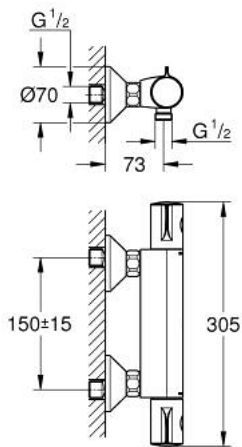

10 220 224 30 GROHTHERM 800 SHOWER SAFETY MIXER

PRODUCT DESCRIPTION

- Colour: matte black
- wall mounted
- GROHE SafeStop - safety button at 38°C
- GROHE SafeStop Plus - optional temperature limiter at 43°C included
- GROHE TurboStat - compact cartridge with wax thermoelement
- integrated stop valve
- volume handle
- FlowControl Button - One-button switch to full water flow
- individually adjustable stop
- ceramic headpart 1/2", 180°
- shower bottom outlet 1/2"
- dirt strainers
- built-in non-return valves
- S-unions

10 220 224 30 GROHTHERM 800 SHOWER SAFETY MIXER

SPARE PARTS, February 2023 – now

- 1: GRT 800 temperature control handle (Spare part-nr. 479812430)
- 2: Fitting ring (Spare part-nr. 47743000)
- 3: Thermostatic compact cartridge 1/2" (Spare part-nr. 47439000)
- 4: GRT 800 shut-off handle (Spare part-nr. 479802430)
- 5: Ceramic headpart, 1/2" (Spare part-nr. 45346000)
- 5.1: O-ring Ø18,2 x Ø1,7 (Spare part-nr. 0392400M)
- 6: Non-return valve (Spare part-nr. 08565000)
- 7: Non-return valve (Spare part-nr. 471892430)
- 7.1: Dirt strainer (Spare part-nr. 0726400M)
- 7.2: Non-return valve (Spare part-nr. 08565000)
- 7.3: O-ring Ø17 x Ø2 (Spare part-nr. 0305500M)
- 8: S-union (Spare part-nr. 120752430)
- 8.1: Seal (Spare part-nr. 0138600M)
- 8.2: Escutcheon (Spare part-nr. 02210243M)
- 9: Extension 3/4", 20 mm (Spare part-nr. 0713000M)*
- 10: Socket Spanner (Spare part-nr. 19332000)*
- 11: Special spanner (Spare part-nr. 19377000)*
- 12: GROHE TurboStat cartridge 1/2" (Spare part-nr. 47175000)*