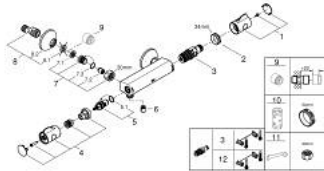

10 220 224 30 GROHTHERM 800 SHOWER SAFETY MIXER

PRODUCT DESCRIPTION

- Colour: matte black
- wall mounted
- GROHE SafeStop - safety button at 38°C
- GROHE SafeStop Plus - optional temperature limiter at 43°C included
- GROHE TurboStat - compact cartridge with wax thermoelement
- integrated stop valve
- volume handle with GROHE EcoButton
- ceramic headpart 1/2", 180°
- shower bottom outlet 1/2"
- dirt strainers
- built-in non-return valves
- S-unions

10 220 224 30 GROHTHERM 800 SHOWER SAFETY MIXER

SPARE PARTS, February 2023 – now

- 1: GRT 800 temperature control handle (Spare part-nr. 479812430)
- 2: Fitting ring (Spare part-nr. 47743000)
- 3: Thermostatic compact cartridge 1/2" (Spare part-nr. 47439000)
- 4: GRT 800 shut-off handle (Spare part-nr. 479802430)
- 5: Ceramic headpart, 1/2" (Spare part-nr. 45346000)
- 5.1: O-ring Ø18,2 x Ø1,7 (Spare part-nr. 0392400M)
- 6: Non-return valve (Spare part-nr. 08565000)
- 7: Non-return valve (Spare part-nr. 471892430)
- 7.1: Dirt strainer (Spare part-nr. 0726400M)
- 7.2: Non-return valve (Spare part-nr. 08565000)
- 7.3: O-ring Ø17 x Ø2 (Spare part-nr. 0305500M)
- 8: S-union (Spare part-nr. 120752430)
- 8.1: Seal (Spare part-nr. 0138600M)
- 8.2: Escutcheon (Spare part-nr. 02210243M)
- 9: Extension 3/4", 20 mm (Spare part-nr. 0713000M)*
- 10: Socket Spanner (Spare part-nr. 19332000)*
- 11: Special spanner (Spare part-nr. 19377000)*
- 12: GROHE TurboStat cartridge 1/2" (Spare part-nr. 47175000)*