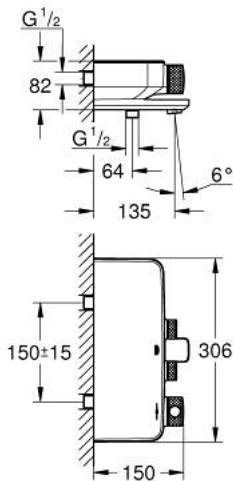

10 216 8KF 00 GROHTHERM SMARTCONTROL BATH SAFETY MIXER

PRODUCT DESCRIPTION

- Colour: phantom black
- wall mounted
- GROHE CoolTouch - no risk of scalding
- GROHE SafeStop - safety button at 38°C
- GROHE SafeStop Plus - optional temperature limiter at 43°C included
- GROHE TurboStat - compact cartridge with wax thermoelement
- GROHE ProGrip - with knurl structure
- GROHE SmartControl - control the shower with intuitive push/turn button
- integrated GROHE EasyReach shower tray
- shower bottom outlet $1/2''$
- bath spout with mousseur
- built-in non-return valves and dirt strainers
- protected against backflow

10 216 8KF 00 GROHTHERM SMARTCONTROL BATH SAFETY MIXER

SPARE PARTS, February 2023 – now

- 1: Thermostatic compact cartridge 1/2" (Spare part-nr. 47439000)
- 2: Cartridge (Spare part-nr. 48297000)
- 3: Non-return valve (Spare part-nr. 49069000)
- 4: Mousseur (Spare part-nr. 13941KF0)
- 5: Non-return valve (Spare part-nr. 08565000)
- 6: GROHE TurboStat cartridge 1/2" (Spare part-nr. 47175000)*
- 7: Socket Spanner (Spare part-nr. 49059000)*