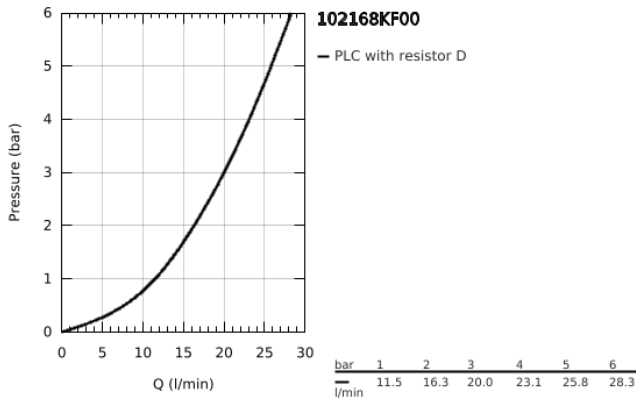

10 216 8KF 00 GROHTHERM SMARTCONTROL BATH SAFETY MIXER

PRODUCT DESCRIPTION

- Colour: phantom black
- wall mounted
- GROHE CoolTouch - no risk of scalding
- GROHE SafeStop - safety button at 38°C
- GROHE SafeStop Plus - optional temperature limiter at 43°C included
- GROHE TurboStat - compact cartridge with wax thermoelement
- GROHE ProGrip - with knurl structure
- GROHE SmartControl - control the shower with intuitive push/turn button
- integrated GROHE EasyReach shower tray
- shower bottom outlet $1/2''$
- bath spout with mousseur
- built-in non-return valves and dirt strainers
- protected against backflow

10 216 8KF 00 GROHTHERM SMARTCONTROL BATH SAFETY MIXER

SPARE PARTS, February 2023 – now

- 1: Thermostatic compact cartridge 1/2" (Spare part-nr. 47439000)
- 2: Cartridge (Spare part-nr. 48297000)
- 3: Non-return valve (Spare part-nr. 49069000)
- 4: Mousseur (Spare part-nr. 13941KF0)
- 5: Non-return valve (Spare part-nr. 08565000)
- 6: GROHE TurboStat cartridge 1/2" (Spare part-nr. 47175000)*
- 7: Socket Spanner (Spare part-nr. 49059000)*