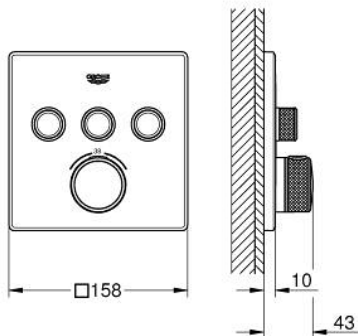

10 216 7KF 00 GROHTHERM SMARTCONTROL SAFETY MIXER FOR CONCEALED INSTALLATION WITH 3 VALVES

PRODUCT DESCRIPTION

- Colour: phantom black
- trim set for GROHE Rapido SmartBox (35 604)
- GROHE FastFixation metal wall escutcheon, retroactively 6° adjustable
- GROHE SmartControl - control the shower with intuitive push/turn button
- exchangeable symbols
- GROHE TurboStat - compact cartridge with wax thermoelement
- GROHE ProGrip - with knurl structure
- GROHE SafeStop - safety button at 38°C
- GROHE SafeStop Plus - optional temperature limiter at 43°C or 46°C included
- built-in non-return valves and dirt strainers
- multiple outlets can be run simultaneously
- without roughing-in set 35 600/35 604 (please order separately)
- flow performance: outlet A = 23 l/min, outlet B = 27 l/min, outlet C = 23 l/min, outlet A + B = 33 l/min, outlet A + B + C = 36 l/min

10 216 7KF 00 GROHTHERM SMARTCONTROL SAFETY MIXER FOR CONCEALED INSTALLATION WITH 3 VALVES

SPARE PARTS, February 2023 – now

- 1: Mounting plate (Spare part-nr. 48362000)
- 2: Temperature control handle (Spare part-nr. 49029KF0)
- 2.1: Cover cap (Spare part-nr. 101503KF00)
- 2.2: handle adaptor (Spare part-nr. 1015059990)
- 3: Escutcheon (Spare part-nr. 49042KF0)
- 4: Push button (Spare part-nr. 48361KF0)
- 4.1: pushbutton (Spare part-nr. 140772430)
- 5: Cartridge (Spare part-nr. 48359000)
- 5.1: Spindle (Spare part-nr. 49088000)
- 6: Thermostatic compact cartridge 3/4" (Spare part-nr. 49028000)
- 7: Non-return valves (Spare part-nr. 47979000)
- 8: Seal (Spare part-nr. 48360000)
- 9: Socket Spanner (Spare part-nr. 49059000)*
- 10: GROHE TurboStat cartridge 3/4" (Spare part-nr. 49003000)*
- 11: Service stops (Spare part-nr. 1405300M)*
- 12: Universal extension set single-lever mixers, 25 mm (Spare part-nr. 14048000)*