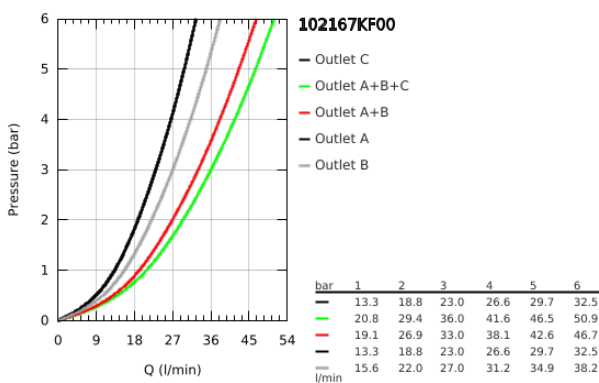

10 216 7KF 00 GROHTHERM SMARTCONTROL SAFETY MIXER FOR CONCEALED INSTALLATION WITH 3 VALVES

PRODUCT DESCRIPTION

- Colour: phantom black
- trim set for GROHE Rapido SmartBox (35 604)
- GROHE FastFixation metal wall escutcheon, retroactively 6° adjustable
- GROHE SmartControl - control the shower with intuitive push/turn button
- exchangeable symbols
- GROHE TurboStat - compact cartridge with wax thermoelement
- GROHE ProGrip - with knurl structure
- GROHE SafeStop - safety button at 38°C
- GROHE SafeStop Plus - optional temperature limiter at 43°C or 46°C included
- built-in non-return valves and dirt strainers
- multiple outlets can be run simultaneously
- without roughing-in set 35 600/35 604 (please order separately)
- flow performance: outlet A = 23 l/min, outlet B = 27 l/min, outlet C = 23 l/min, outlet A + B = 33 l/min, outlet A + B + C = 36 l/min

10 216 7KF 00 GROHTHERM SMARTCONTROL SAFETY MIXER FOR CONCEALED INSTALLATION WITH 3 VALVES

SPARE PARTS, February 2023 – now

- 1: Mounting plate (Spare part-nr. 48362000)
- 2: Temperature control handle (Spare part-nr. 49029KF0)
- 2.1: Cover cap (Spare part-nr. 101503KF00)
- 2.2: handle adaptor (Spare part-nr. 1015059990)
- 3: Escutcheon (Spare part-nr. 49042KF0)
- 4: Push button (Spare part-nr. 48361KF0)
- 4.1: pushbutton (Spare part-nr. 140772430)
- 5: Cartridge (Spare part-nr. 48359000)
- 5.1: Spindle (Spare part-nr. 49088000)
- 6: Thermostatic compact cartridge 3/4" (Spare part-nr. 49028000)
- 7: Non-return valves (Spare part-nr. 47979000)
- 8: Seal (Spare part-nr. 48360000)
- 9: Socket Spanner (Spare part-nr. 49059000)*
- 10: GROHE TurboStat cartridge 3/4" (Spare part-nr. 49003000)*
- 11: Service stops (Spare part-nr. 1405300M)*
- 12: Universal extension set single-lever mixers, 25 mm (Spare part-nr. 14048000)*