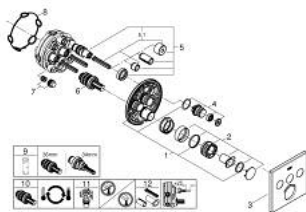

10 216 7KF 00 GROHTHERM SMARTCONTROL SAFETY MIXER FOR CONCEALED INSTALLATION WITH 3 VALVES

PRODUCT DESCRIPTION

- Colour: phantom black
- trim set for GROHE Rapido SmartBox (35 604)
- GROHE FastFixation metal wall escutcheon, retroactively 6° adjustable
- GROHE SmartControl - control the shower with intuitive push/turn button
- exchangeable symbols
- GROHE TurboStat - compact cartridge with wax thermoelement
- GROHE ProGrip - with knurl structure
- GROHE SafeStop - safety button at 38°C
- GROHE SafeStop Plus - optional temperature limiter at 43°C or 46°C included
- built-in non-return valves and dirt strainers
- multiple outlets can be run simultaneously
- without roughing-in set 35 600/35 604 (please order separately)
- flow performance: outlet A = 23 l/min, outlet B = 27 l/min, outlet C = 23 l/min, outlet A + B = 33 l/min, outlet A + B + C = 36 l/min

10 216 7KF 00 GROHTHERM SMARTCONTROL SAFETY MIXER FOR CONCEALED INSTALLATION WITH 3 VALVES

SPARE PARTS, February 2023 – now

- 1: Mounting plate (Spare part-nr. 48362000)
- 2: Temperature control handle (Spare part-nr. 49029KF0)
- 2.1: Cover cap (Spare part-nr. 101503KF00)
- 2.2: handle adaptor (Spare part-nr. 1015059990)
- 3: Escutcheon (Spare part-nr. 49042KF0)
- 4: Push button (Spare part-nr. 48361KF0)
- 4.1: pushbutton (Spare part-nr. 140772430)
- 5: Cartridge (Spare part-nr. 48359000)
- 5.1: Spindle (Spare part-nr. 49088000)
- 6: Thermostatic compact cartridge 3/4" (Spare part-nr. 49028000)
- 7: Non-return valves (Spare part-nr. 47979000)
- 8: Seal (Spare part-nr. 48360000)
- 9: Socket Spanner (Spare part-nr. 49059000)*
- 10: GROHE TurboStat cartridge 3/4" (Spare part-nr. 49003000)*
- 11: Service stops (Spare part-nr. 1405300M)*
- 12: Universal extension set single-lever mixers, 25 mm (Spare part-nr. 14048000)*