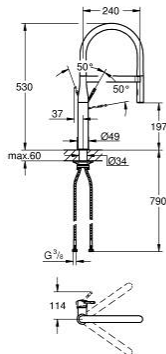

10 216 4KF 0D ESSENCE SINGLE-LEVER SINK MIXER 1/2"

PRODUCT DESCRIPTION

- Colour: phantom black
- GROHE LongLife finish
- GROHE SilkMove 28 mm ceramic cartridge
- with integrated temperature limiter
- professional spray
- with flexible, hygienic GROHFlexx kitchen Santoprene hose
- diverter: laminar spray/SpeedClean shower jet
- automatic return to laminar spray
- metal spray
- MagneticDocking integrated magnet for seamless docking of the spray head
- swivel spout
- swivel area 360°
- flexible connection hoses
- metal fixation set
- maximum flow rate (at 3 bar): 5 l/min
- protected against backflow
- professional edition

10 216 4KF 0D ESSENCE SINGLE-LEVER SINK MIXER 1/2"

SPARE PARTS, February 2023 – now

- 1: lever (Spare part-nr. 46927KF0)
- 2: Cartridge (Spare part-nr. 46963000)
- 3: pull out spray (Spare part-nr. 46965KF0)
- 3.1: Flow straightener (Spare part-nr. 48347000)
- 4: Shower hose (Spare part-nr. 46964KK0)
- 5: Non-return valve (Spare part-nr. 64689000)
- 6: Dirt strainer (Spare part-nr. 0676800M)
- 7: Support plate (Spare part-nr. 05334000)
- 8: Shank fastening assembly (Spare part-nr. 48384000)