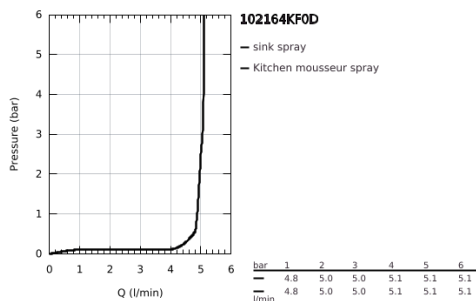

10 216 4KF 0D ESSENCE SINGLE-LEVER SINK MIXER 1/2"

PRODUCT DESCRIPTION

- Colour: phantom black
- GROHE LongLife finish
- GROHE SilkMove 28 mm ceramic cartridge
- with integrated temperature limiter
- professional spray
- with flexible, hygienic GROHFlexx kitchen Santoprene hose
- diverter: laminar spray/SpeedClean shower jet
- automatic return to laminar spray
- metal spray
- MagneticDocking integrated magnet for seamless docking of the spray head
- swivel spout
- swivel area 360°
- flexible connection hoses
- metal fixation set
- maximum flow rate (at 3 bar): 5 l/min
- protected against backflow
- professional edition

10 216 4KF 0D ESSENCE SINGLE-LEVER SINK MIXER 1/2"

SPARE PARTS, February 2023 – now

- 1: lever (Spare part-nr. 46927KF0)
- 2: Cartridge (Spare part-nr. 46963000)
- 3: pull out spray (Spare part-nr. 46965KF0)
- 3.1: Flow straightener (Spare part-nr. 48347000)
- 4: Shower hose (Spare part-nr. 46964KK0)
- 5: Non-return valve (Spare part-nr. 64689000)
- 6: Dirt strainer (Spare part-nr. 0676800M)
- 7: Support plate (Spare part-nr. 05334000)
- 8: Shank fastening assembly (Spare part-nr. 48384000)