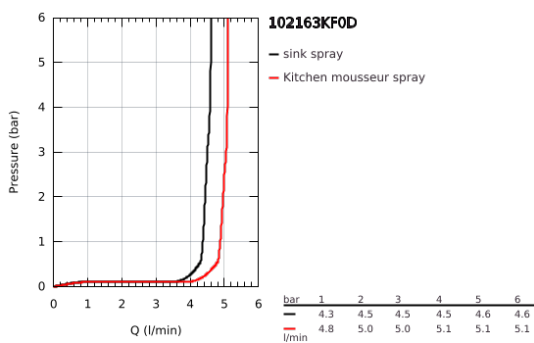

## 10 216 3KF 0D ESSENCE SINGLE-LEVER SINK MIXER 1/2"

### PRODUCT DESCRIPTION

- Colour: phantom black
- flow rate 5.67 l/min
- GROHE LongLife finish
- GROHE SilkMove 28 mm ceramic cartridge
- Pull-Out spout for greater flexibility
- Dual Spray - switch between laminar spray and SpeedClean shower jet using diverter
- automatic return to laminar spray
- material: metal
- swivel tubular spout, swivel area 360°
- protected against backflow
- flexible connection hoses
- metal fixation set
- maximum flow rate (at 3 bar): 5 l/min
- professional edition