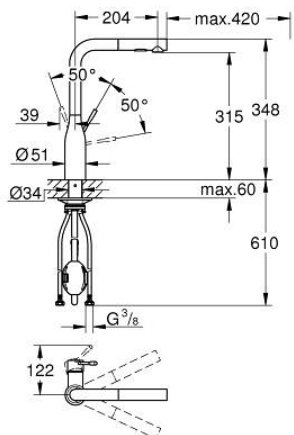

## 10 216 3KF 0D ESSENCE SINGLE-LEVER SINK MIXER 1/2"

### PRODUCT DESCRIPTION

- Colour: phantom black
- flow rate 5.67 l/min
- GROHE LongLife finish
- GROHE SilkMove 28 mm ceramic cartridge
- Pull-Out spout for greater flexibility
- Dual Spray - switch between laminar spray and SpeedClean shower jet using diverter
- automatic return to laminar spray
- material: metal
- swivel tubular spout, swivel area 360°
- protected against backflow
- flexible connection hoses
- metal fixation set
- maximum flow rate (at 3 bar): 5 l/min
- professional edition

### SPARE PARTS, February 2023 – now

- 1: lever (Spare part-nr. 46927KF0)
- 2: Cartridge (Spare part-nr. 46580000)
- 3: Pull-Out spray (Spare part-nr. 46926KF0)
- 3.1: Dirt strainer (Spare part-nr. 0676800M)
- 3.2: Non-return valve (Spare part-nr. 08565000)
- 3.3: Flow straightener (Spare part-nr. 48275000)
- 4: Hose for sink mixer with pull-out dual spray or mousseur (Spare part-nr. 48293000)
- 5: Shank fastening assembly (Spare part-nr. 48384000)
- 6: Support plate (Spare part-nr. 05334000)
- 7: Quick coupling (Spare part-nr. 64999000)