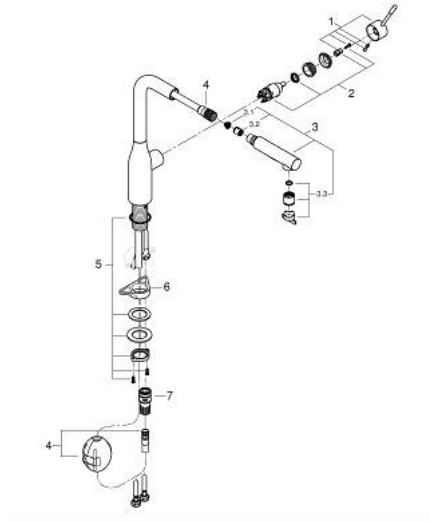

## 10 216 3KF 0D ESSENCE SINGLE-LEVER SINK MIXER 1/2"

### PRODUCT DESCRIPTION

- Colour: phantom black
- flow rate 5.67 l/min
- GROHE LongLife finish
- GROHE SilkMove 28 mm ceramic cartridge
- Pull-Out spout for greater flexibility
- Dual Spray - switch between laminar spray and SpeedClean shower jet using diverter
- automatic return to laminar spray
- material: metal
- swivel tubular spout, swivel area 360°
- protected against backflow
- flexible connection hoses
- metal fixation set
- maximum flow rate (at 3 bar): 5 l/min
- professional edition

### SPARE PARTS, February 2023 – now

- 1: lever (Spare part-nr. 46927KF0)
- 2: Cartridge (Spare part-nr. 46580000)
- 3: Pull-Out spray (Spare part-nr. 46926KF0)
- 3.1: Dirt strainer (Spare part-nr. 0676800M)
- 3.2: Non-return valve (Spare part-nr. 08565000)
- 3.3: Flow straightener (Spare part-nr. 48275000)
- 4: Hose for sink mixer with pull-out dual spray or mousseur (Spare part-nr. 48293000)
- 5: Shank fastening assembly (Spare part-nr. 48384000)
- 6: Support plate (Spare part-nr. 05334000)
- 7: Quick coupling (Spare part-nr. 64999000)