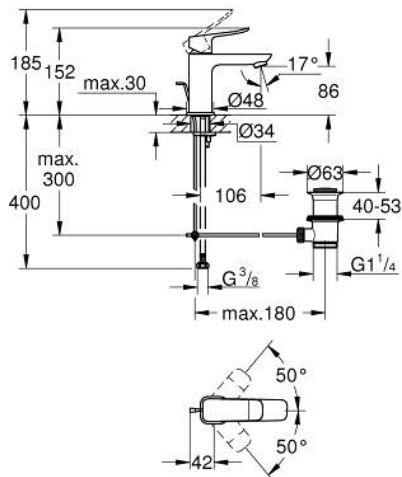

10 185 600 00 **DICE SINGLE-LEVER BASIN MIXER 1/2"**  
**S-SIZE**

**PRODUCT DESCRIPTION**

- Colour: chrome
- single hole installation
- metal lever
- GROHE SilkMove 28 mm ceramic cartridge
- adjustable flow rate limiter
- with temperature limiter
- GROHE LongLife finish
- GROHE EcoJoy - less water, perfect flow
- maximum flow rate (at 3 bar): 5 l/min
- GROHE FastFixation installation system
- GROHE QuickTool included
- pop-up waste set 1 1/4"
- flexible connection hoses

10 185 600 00 **DICE SINGLE-LEVER BASIN MIXER 1/2"**  
**S-SIZE**

**SPARE PARTS**, January 2023 – now

- 1: lever (Spare part-nr. 1060140000)
  - 2: Cap (Spare part-nr. 46581000)
  - 3: Fitting ring (Spare part-nr. 07419000)
  - 4: Cartridge (Spare part-nr. 46580000)
  - 5: Mousseur (Spare part-nr. 48159000)
  - 6: Lift rod (Spare part-nr. 65936PD0)
  - 7: Cubeo Rosette (Spare part-nr. 1060150000)
  - 8: Shank mounting kit (Spare part-nr. 46645000)
  - 9: Waste set 1 1/4" (Spare part-nr. 28910000)
  - 9.1: Plug (Spare part-nr. 07182000)
  - 9.2: Eccentric rod (Spare part-nr. 07052000)
  - 10: Eccentric rod (Spare part-nr. 07341000)\*
  - 11: Mounting wrench (Spare part-nr. 19017000)\*
- \* Optional accessories