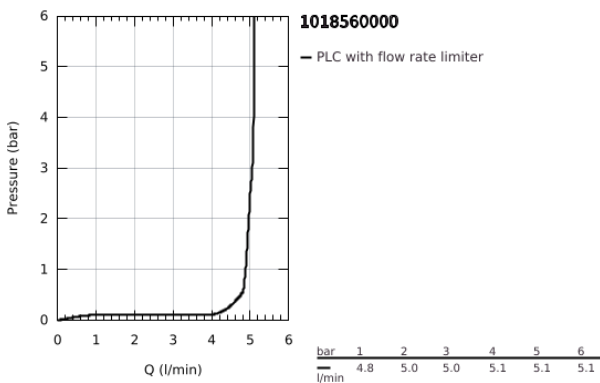

10 185 600 00 **DICE SINGLE-LEVER BASIN MIXER 1/2"**  
**S-SIZE**

**PRODUCT DESCRIPTION**

- Colour: chrome
- single hole installation
- metal lever
- GROHE SilkMove 28 mm ceramic cartridge
- adjustable flow rate limiter
- with temperature limiter
- GROHE LongLife finish
- GROHE EcoJoy - less water, perfect flow
- maximum flow rate (at 3 bar): 5 l/min
- GROHE FastFixation installation system
- GROHE QuickTool included
- pop-up waste set 1 1/4"
- flexible connection hoses

10 185 600 00 **DICE SINGLE-LEVER BASIN MIXER 1/2"**  
**S-SIZE**

**SPARE PARTS**, January 2023 – now

- 1: lever (Spare part-nr. 1060140000)
  - 2: Cap (Spare part-nr. 46581000)
  - 3: Fitting ring (Spare part-nr. 07419000)
  - 4: Cartridge (Spare part-nr. 46580000)
  - 5: Mousseur (Spare part-nr. 48159000)
  - 6: Lift rod (Spare part-nr. 65936PD0)
  - 7: Cubeo Rosette (Spare part-nr. 1060150000)
  - 8: Shank mounting kit (Spare part-nr. 46645000)
  - 9: Waste set 1 1/4" (Spare part-nr. 28910000)
  - 9.1: Plug (Spare part-nr. 07182000)
  - 9.2: Eccentric rod (Spare part-nr. 07052000)
  - 10: Eccentric rod (Spare part-nr. 07341000)\*
  - 11: Mounting wrench (Spare part-nr. 19017000)\*
- \* Optional accessories