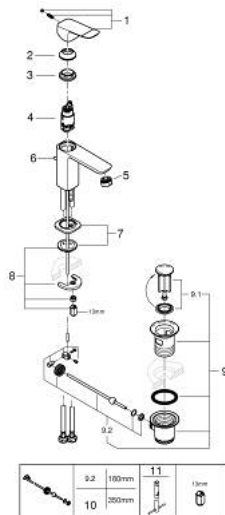

10 185 600 00 **DICE SINGLE-LEVER BASIN MIXER 1/2"**  
**S-SIZE**

**PRODUCT DESCRIPTION**

- Colour: chrome
- single hole installation
- metal lever
- GROHE SilkMove 28 mm ceramic cartridge
- adjustable flow rate limiter
- with temperature limiter
- GROHE LongLife finish
- GROHE EcoJoy - less water, perfect flow
- maximum flow rate (at 3 bar): 5 l/min
- GROHE FastFixation installation system
- GROHE QuickTool included
- pop-up waste set 1 1/4"
- flexible connection hoses

10 185 600 00 **DICE SINGLE-LEVER BASIN MIXER 1/2"**  
**S-SIZE**

**SPARE PARTS**, January 2023 – now

- 1: lever (Spare part-nr. 1060140000)
  - 2: Cap (Spare part-nr. 46581000)
  - 3: Fitting ring (Spare part-nr. 07419000)
  - 4: Cartridge (Spare part-nr. 46580000)
  - 5: Mousseur (Spare part-nr. 48159000)
  - 6: Lift rod (Spare part-nr. 65936PD0)
  - 7: Cubeo Rosette (Spare part-nr. 1060150000)
  - 8: Shank mounting kit (Spare part-nr. 46645000)
  - 9: Waste set 1 1/4" (Spare part-nr. 28910000)
  - 9.1: Plug (Spare part-nr. 07182000)
  - 9.2: Eccentric rod (Spare part-nr. 07052000)
  - 10: Eccentric rod (Spare part-nr. 07341000)\*
  - 11: Mounting wrench (Spare part-nr. 19017000)\*
- \* Optional accessories