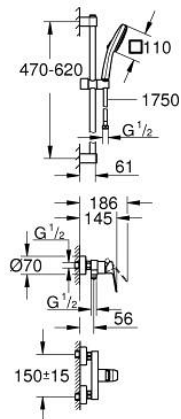

## 10 182 500 00 GROHE CUBEO SINGLE-LEVER SHOWER MIXER 1/2"

### PRODUCT DESCRIPTION

- Colour: chrome
- wall mounted
- metal lever
- GROHE SilkMove 35 mm ceramic cartridge
- adjustable flow rate limiter
- with temperature limiter
- GROHE LongLife finish
- adjustable flow rate limiter
- shower bottom outlet with integrated non return-valve
- protected against backflow
- S-unions
- wall escutcheon
- with shower set
- Tempesta Cube 110 shower rail set (26 748)