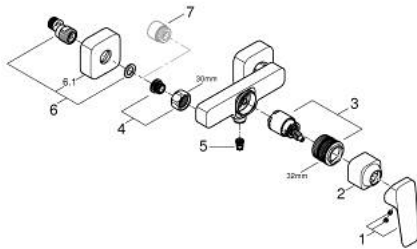

10 182 424 30 **GROHE CUBE0 SINGLE-LEVER SHOWER MIXER 1/2"**

PRODUCT DESCRIPTION

- Colour: matte black
- wall mounted
- metal lever
- GROHE SilkMove 35 mm ceramic cartridge
- adjustable flow rate limiter
- with temperature limiter
- shower bottom outlet with integrated non return-valve

- protected against backflow
- S-unions
- wall escutcheon

10 182 424 30 GROHE CUBE0 SINGLE-LEVER SHOWER MIXER 1/2"

SPARE PARTS, January 2023 – now

- 1: lever (Spare part-nr. 1060212430)
- 2: cap (Spare part-nr. 1060222430)
- 3: Cartridge (Spare part-nr. 46374000)
- 4: Screw connection 1/2" (Spare part-nr. 450442430)
- 5: Non-return valve (Spare part-nr. 42601000)
- 6: s-union (Spare part-nr. 1060232430)
- 6.1: Escutcheon (Spare part-nr. 106024243M)
- 7: Extension 3/4", 20 mm (Spare part-nr. 0713000M)*
- 8: Special spanner (Spare part-nr. 19377000)*
- 9: Socket Spanner (Spare part-nr. 19332000)*