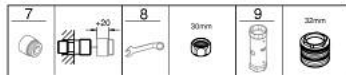

10 182 424 30 **GROHE CUBE0 SINGLE-LEVER SHOWER MIXER 1/2"**

PRODUCT DESCRIPTION

- Colour: matte black
- wall mounted
- metal lever
- GROHE SilkMove 35 mm ceramic cartridge
- adjustable flow rate limiter
- with temperature limiter
- shower bottom outlet with integrated non return-valve

- protected against backflow
- S-unions
- wall escutcheon

10 182 424 30 GROHE CUBE0 SINGLE-LEVER SHOWER MIXER 1/2"

SPARE PARTS, January 2023 – now

- 1: lever (Spare part-nr. 1060212430)
- 2: cap (Spare part-nr. 1060222430)
- 3: Cartridge (Spare part-nr. 46374000)
- 4: Screw connection 1/2" (Spare part-nr. 450442430)
- 5: Non-return valve (Spare part-nr. 42601000)
- 6: s-union (Spare part-nr. 1060232430)
- 6.1: Escutcheon (Spare part-nr. 106024243M)
- 7: Extension 3/4", 20 mm (Spare part-nr. 0713000M)*
- 8: Special spanner (Spare part-nr. 19377000)*
- 9: Socket Spanner (Spare part-nr. 19332000)*