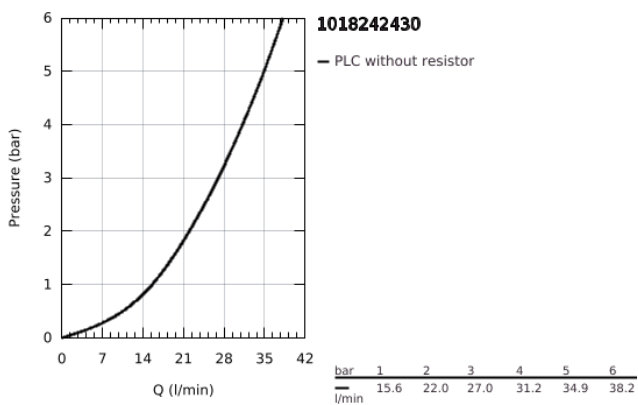

10 182 424 30 **GROHE CUBE0 SINGLE-LEVER SHOWER MIXER 1/2"**

PRODUCT DESCRIPTION

- Colour: matte black
- wall mounted
- metal lever
- GROHE SilkMove 35 mm ceramic cartridge
- adjustable flow rate limiter
- with temperature limiter
- shower bottom outlet with integrated non return-valve

- protected against backflow
- S-unions
- wall escutcheon

10 182 424 30 GROHE CUBE0 SINGLE-LEVER SHOWER MIXER 1/2"

SPARE PARTS, January 2023 – now

- 1: lever (Spare part-nr. 1060212430)
- 2: cap (Spare part-nr. 1060222430)
- 3: Cartridge (Spare part-nr. 46374000)
- 4: Screw connection 1/2" (Spare part-nr. 450442430)
- 5: Non-return valve (Spare part-nr. 42601000)
- 6: s-union (Spare part-nr. 1060232430)
- 6.1: Escutcheon (Spare part-nr. 106024243M)
- 7: Extension 3/4", 20 mm (Spare part-nr. 0713000M)*
- 8: Special spanner (Spare part-nr. 19377000)*
- 9: Socket Spanner (Spare part-nr. 19332000)*