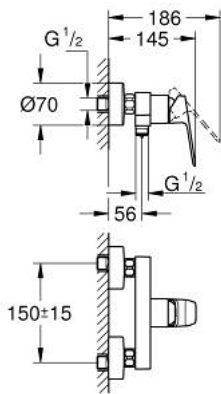

10 182 424 30 **GROHE CUBE0 SINGLE-LEVER SHOWER MIXER 1/2"**

PRODUCT DESCRIPTION

- Colour: matte black
- wall mounted
- metal lever
- GROHE SilkMove 35 mm ceramic cartridge
- adjustable flow rate limiter
- with temperature limiter
- shower bottom outlet with integrated non return-valve

- protected against backflow
- S-unions
- wall escutcheon

10 182 424 30 GROHE CUBE0 SINGLE-LEVER SHOWER MIXER 1/2"

SPARE PARTS, January 2023 – now

- 1: lever (Spare part-nr. 1060212430)
- 2: cap (Spare part-nr. 1060222430)
- 3: Cartridge (Spare part-nr. 46374000)
- 4: Screw connection 1/2" (Spare part-nr. 450442430)
- 5: Non-return valve (Spare part-nr. 42601000)
- 6: s-union (Spare part-nr. 1060232430)
- 6.1: Escutcheon (Spare part-nr. 106024243M)
- 7: Extension 3/4", 20 mm (Spare part-nr. 0713000M)*
- 8: Special spanner (Spare part-nr. 19377000)*
- 9: Socket Spanner (Spare part-nr. 19332000)*