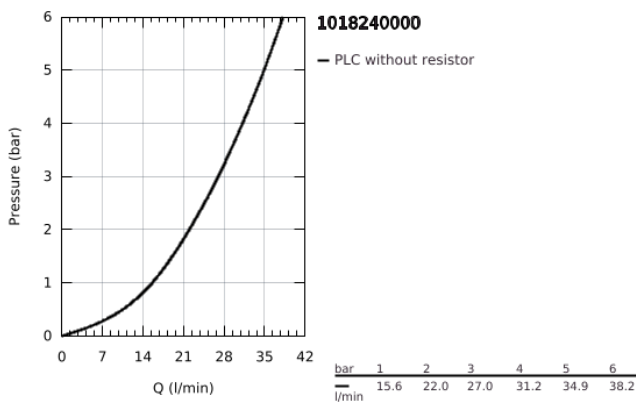

10 182 400 00 **GROHE CUBE0 SINGLE-LEVER SHOWER MIXER 1/2"**

PRODUCT DESCRIPTION

- Colour: chrome
- wall mounted
- metal lever
- GROHE SilkMove 35 mm ceramic cartridge
- adjustable flow rate limiter
- with temperature limiter
- GROHE LongLife finish
- shower bottom outlet with integrated non return-valve

- protected against backflow
- S-unions
- wall escutcheon

10 182 400 00 GROHE CUBEO SINGLE-LEVER SHOWER MIXER 1/2"

SPARE PARTS, January 2023 – now

- 1: lever (Spare part-nr. 1060210000)
- 2: cap (Spare part-nr. 1060220000)
- 3: Cartridge (Spare part-nr. 46374000)
- 4: Screw connection 1/2" (Spare part-nr. 45044000)
- 5: Non-return valve (Spare part-nr. 42601000)
- 6: s-union (Spare part-nr. 1060230000)
- 6.1: Escutcheon (Spare part-nr. 106024000M)
- 7: Extension 3/4", 20 mm (Spare part-nr. 0713000M)*
- 8: Special spanner (Spare part-nr. 19377000)*
- 9: Socket Spanner (Spare part-nr. 19332000)*