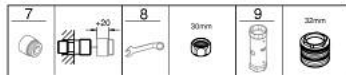

10 182 400 00 **GROHE CUBE0 SINGLE-LEVER SHOWER MIXER 1/2"**

PRODUCT DESCRIPTION

- Colour: chrome
- wall mounted
- metal lever
- GROHE SilkMove 35 mm ceramic cartridge
- adjustable flow rate limiter
- with temperature limiter
- GROHE LongLife finish
- shower bottom outlet with integrated non return-valve

- protected against backflow
- S-unions
- wall escutcheon

10 182 400 00 GROHE CUBEO SINGLE-LEVER SHOWER MIXER 1/2"

SPARE PARTS, January 2023 – now

- 1: lever (Spare part-nr. 1060210000)
- 2: cap (Spare part-nr. 1060220000)
- 3: Cartridge (Spare part-nr. 46374000)
- 4: Screw connection 1/2" (Spare part-nr. 45044000)
- 5: Non-return valve (Spare part-nr. 42601000)
- 6: s-union (Spare part-nr. 1060230000)
- 6.1: Escutcheon (Spare part-nr. 106024000M)
- 7: Extension 3/4", 20 mm (Spare part-nr. 0713000M)*
- 8: Special spanner (Spare part-nr. 19377000)*
- 9: Socket Spanner (Spare part-nr. 19332000)*