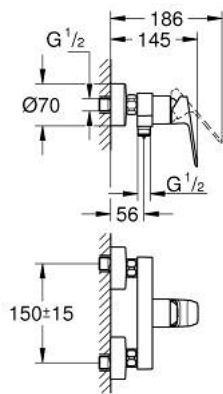

10 182 400 00 **GROHE CUBE0 SINGLE-LEVER SHOWER MIXER 1/2"**

PRODUCT DESCRIPTION

- Colour: chrome
- wall mounted
- metal lever
- GROHE SilkMove 35 mm ceramic cartridge
- adjustable flow rate limiter
- with temperature limiter
- GROHE LongLife finish
- shower bottom outlet with integrated non return-valve

- protected against backflow
- S-unions
- wall escutcheon

10 182 400 00 GROHE CUBEO SINGLE-LEVER SHOWER MIXER 1/2"

SPARE PARTS, January 2023 – now

- 1: lever (Spare part-nr. 1060210000)
- 2: cap (Spare part-nr. 1060220000)
- 3: Cartridge (Spare part-nr. 46374000)
- 4: Screw connection 1/2" (Spare part-nr. 45044000)
- 5: Non-return valve (Spare part-nr. 42601000)
- 6: s-union (Spare part-nr. 1060230000)
- 6.1: Escutcheon (Spare part-nr. 106024000M)
- 7: Extension 3/4", 20 mm (Spare part-nr. 0713000M)*
- 8: Special spanner (Spare part-nr. 19377000)*
- 9: Socket Spanner (Spare part-nr. 19332000)*