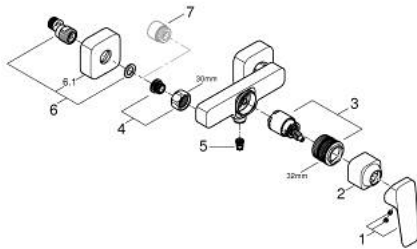

10 182 400 00 **GROHE CUBE0 SINGLE-LEVER SHOWER MIXER 1/2"**

PRODUCT DESCRIPTION

- Colour: chrome
- wall mounted
- metal lever
- GROHE SilkMove 35 mm ceramic cartridge
- adjustable flow rate limiter
- with temperature limiter
- GROHE LongLife finish
- shower bottom outlet with integrated non return-valve

- protected against backflow
- S-unions
- wall escutcheon

10 182 400 00 GROHE CUBEO SINGLE-LEVER SHOWER MIXER 1/2"

SPARE PARTS, January 2023 – now

- 1: lever (Spare part-nr. 1060210000)
- 2: cap (Spare part-nr. 1060220000)
- 3: Cartridge (Spare part-nr. 46374000)
- 4: Screw connection 1/2" (Spare part-nr. 45044000)
- 5: Non-return valve (Spare part-nr. 42601000)
- 6: s-union (Spare part-nr. 1060230000)
- 6.1: Escutcheon (Spare part-nr. 106024000M)
- 7: Extension 3/4", 20 mm (Spare part-nr. 0713000M)*
- 8: Special spanner (Spare part-nr. 19377000)*
- 9: Socket Spanner (Spare part-nr. 19332000)*