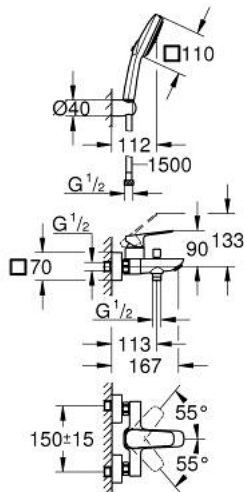

10 181 424 30 GROHE CUBE SINGLE-LEVER BATH MIXER 1/2"

PRODUCT DESCRIPTION

- Colour: matte black
- wall mounted
- metal lever
- GROHE SilkMove 35 mm ceramic cartridge
- adjustable flow rate limiter
- with temperature limiter
- automatic diverter: bath/shower
- shower bottom outlet with integrated non return-valve

- spout with mousseur
- S-unions
- wall escutcheon
- protected against backflow
- with shower set
- consisting of:
- hand shower Tempesta Cube 110, 2 sprays (26 746)
- wall shower holder (28 605)
- shower hose 1500 mm 1/2" x 1/2"