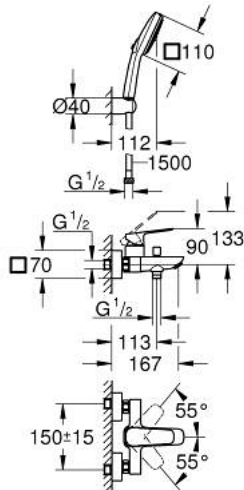

10 181 400 00 GROHE CUBE SINGLE-LEVER BATH MIXER 1/2"

PRODUCT DESCRIPTION

- Colour: chrome
- wall mounted
- metal lever
- GROHE SilkMove 35 mm ceramic cartridge
- adjustable flow rate limiter
- with temperature limiter
- GROHE LongLife finish
- automatic diverter: bath/shower
- shower bottom outlet with integrated non return-valve

- spout with mousseur
- S-unions
- wall escutcheon
- protected against backflow
- with shower set
- consisting of:
 - hand shower Tempesta Cube 110, 2 sprays (26 746)
 - wall shower holder (28 605)
 - shower hose Relaxaflex 1500 mm 1/2" x 1/2" (28 151)