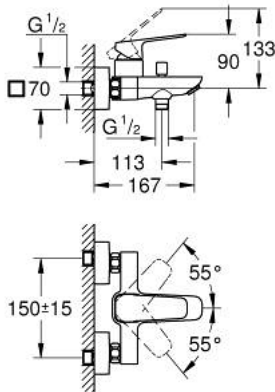

10 181 324 30 GROHE CUBE0 SINGLE-LEVER BATH MIXER 1/2"

PRODUCT DESCRIPTION

- Colour: matte black
- wall mounted
- metal lever
- GROHE SilkMove 35 mm ceramic cartridge
- adjustable flow rate limiter
- with temperature limiter
- automatic diverter: bath/shower
- shower bottom outlet with integrated non return-valve
- spout with mousseur
- S-unions
- wall escutcheon
- protected against backflow

10 181 324 30 GROHE CUBEO SINGLE-LEVER BATH MIXER 1/2"

SPARE PARTS, January 2023 – now

- 1: lever (Spare part-nr. 1060212430)
 - 2: cap (Spare part-nr. 1060222430)
 - 3: Cartridge (Spare part-nr. 46374000)
 - 4: Diverter knob (Spare part-nr. 643092430)
 - 5: flow control (Spare part-nr. 139522430)
 - 6: Diverter (Spare part-nr. 656552430)
 - 7: Non-return valve (Spare part-nr. 08565000)
 - 8: s-union (Spare part-nr. 1060232430)
 - 8.1: Escutcheon (Spare part-nr. 106024243M)
 - 9: Extension 3/4", 20 mm (Spare part-nr. 0713000M)*
 - 10: Socket Spanner (Spare part-nr. 19332000)*
 - 11: Special spanner (Spare part-nr. 19377000)*
- * Optional accessories