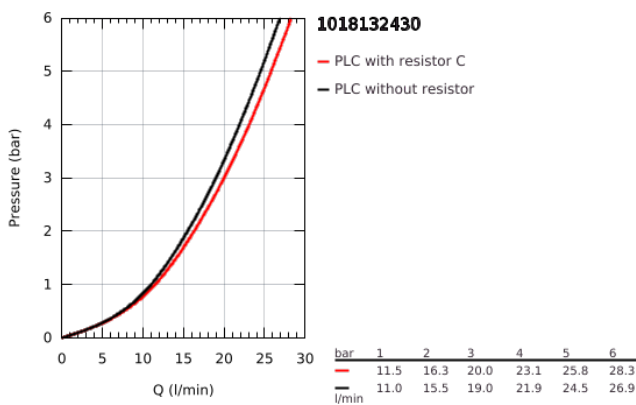

10 181 324 30 GROHE CUBE0 SINGLE-LEVER BATH MIXER 1/2"

PRODUCT DESCRIPTION

- Colour: matte black
- wall mounted
- metal lever
- GROHE SilkMove 35 mm ceramic cartridge
- adjustable flow rate limiter
- with temperature limiter
- automatic diverter: bath/shower
- shower bottom outlet with integrated non return-valve
- spout with mousseur
- S-unions
- wall escutcheon
- protected against backflow

10 181 324 30 GROHE CUBEO SINGLE-LEVER BATH MIXER 1/2"

SPARE PARTS, January 2023 – now

- 1: lever (Spare part-nr. 1060212430)
 - 2: cap (Spare part-nr. 1060222430)
 - 3: Cartridge (Spare part-nr. 46374000)
 - 4: Diverter knob (Spare part-nr. 643092430)
 - 5: flow control (Spare part-nr. 139522430)
 - 6: Diverter (Spare part-nr. 656552430)
 - 7: Non-return valve (Spare part-nr. 08565000)
 - 8: s-union (Spare part-nr. 1060232430)
 - 8.1: Escutcheon (Spare part-nr. 106024243M)
 - 9: Extension 3/4", 20 mm (Spare part-nr. 0713000M)*
 - 10: Socket Spanner (Spare part-nr. 19332000)*
 - 11: Special spanner (Spare part-nr. 19377000)*
- * Optional accessories