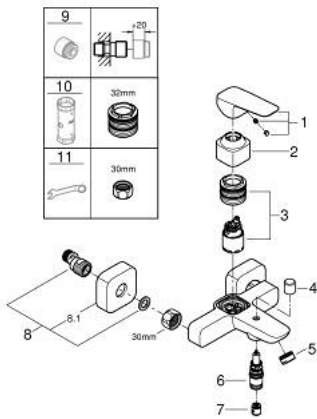

10 181 324 30 GROHE CUBE0 SINGLE-LEVER BATH MIXER 1/2"

PRODUCT DESCRIPTION

- Colour: matte black
- wall mounted
- metal lever
- GROHE SilkMove 35 mm ceramic cartridge
- adjustable flow rate limiter
- with temperature limiter
- automatic diverter: bath/shower
- shower bottom outlet with integrated non return-valve
- spout with mousseur
- S-unions
- wall escutcheon
- protected against backflow

10 181 324 30 GROHE CUBEO SINGLE-LEVER BATH MIXER 1/2"

SPARE PARTS, January 2023 – now

- 1: lever (Spare part-nr. 1060212430)
 - 2: cap (Spare part-nr. 1060222430)
 - 3: Cartridge (Spare part-nr. 46374000)
 - 4: Diverter knob (Spare part-nr. 643092430)
 - 5: flow control (Spare part-nr. 139522430)
 - 6: Diverter (Spare part-nr. 656552430)
 - 7: Non-return valve (Spare part-nr. 08565000)
 - 8: s-union (Spare part-nr. 1060232430)
 - 8.1: Escutcheon (Spare part-nr. 106024243M)
 - 9: Extension 3/4", 20 mm (Spare part-nr. 0713000M)*
 - 10: Socket Spanner (Spare part-nr. 19332000)*
 - 11: Special spanner (Spare part-nr. 19377000)*
- * Optional accessories