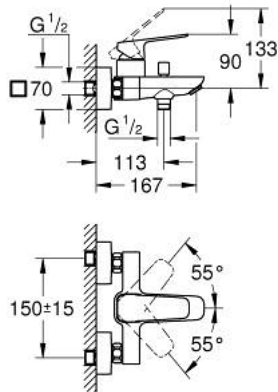

10 181 300 00 GROHE CUBE0 SINGLE-LEVER BATH MIXER 1/2"

PRODUCT DESCRIPTION

- Colour: chrome
- wall mounted
- metal lever
- GROHE SilkMove 35 mm ceramic cartridge
- adjustable flow rate limiter
- with temperature limiter
- GROHE LongLife finish
- automatic diverter: bath/shower
- shower bottom outlet with integrated non return-valve
- spout with mousseur
- S-unions
- wall escutcheon
- protected against backflow

10 181 300 00 GROHE CUBEO SINGLE-LEVER BATH MIXER 1/2"

SPARE PARTS, January 2023 – now

- 1: lever (Spare part-nr. 1060210000)
 - 2: cap (Spare part-nr. 1060220000)
 - 3: Cartridge (Spare part-nr. 46374000)
 - 4: Diverter knob (Spare part-nr. 64309000)
 - 5: Mousseur (Spare part-nr. 13952000)
 - 6: Diverter (Spare part-nr. 65655000)
 - 7: Non-return valve (Spare part-nr. 08565000)
 - 8: s-union (Spare part-nr. 1060230000)
 - 8.1: Escutcheon (Spare part-nr. 106024000M)
 - 9: Extension 3/4", 20 mm (Spare part-nr. 0713000M)*
 - 10: Socket Spanner (Spare part-nr. 19332000)*
 - 11: Special spanner (Spare part-nr. 19377000)*
- * Optional accessories