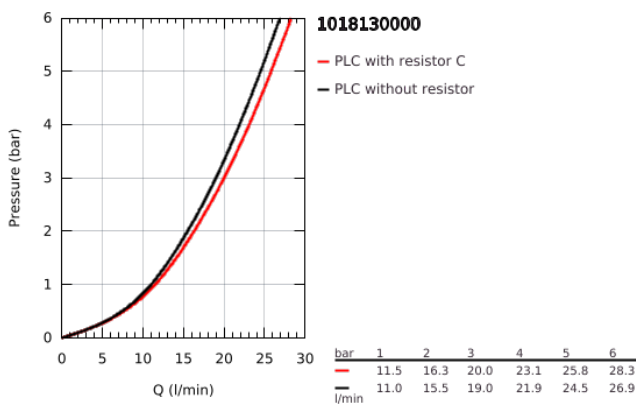

10 181 300 00 GROHE CUBE0 SINGLE-LEVER BATH MIXER 1/2"

PRODUCT DESCRIPTION

- Colour: chrome
- wall mounted
- metal lever
- GROHE SilkMove 35 mm ceramic cartridge
- adjustable flow rate limiter
- with temperature limiter
- GROHE LongLife finish
- automatic diverter: bath/shower
- shower bottom outlet with integrated non return-valve
- spout with mousseur
- S-unions
- wall escutcheon
- protected against backflow

10 181 300 00 GROHE CUBEO SINGLE-LEVER BATH MIXER 1/2"

SPARE PARTS, January 2023 – now

- 1: lever (Spare part-nr. 1060210000)
 - 2: cap (Spare part-nr. 1060220000)
 - 3: Cartridge (Spare part-nr. 46374000)
 - 4: Diverter knob (Spare part-nr. 64309000)
 - 5: Mousseur (Spare part-nr. 13952000)
 - 6: Diverter (Spare part-nr. 65655000)
 - 7: Non-return valve (Spare part-nr. 08565000)
 - 8: s-union (Spare part-nr. 1060230000)
 - 8.1: Escutcheon (Spare part-nr. 106024000M)
 - 9: Extension 3/4", 20 mm (Spare part-nr. 0713000M)*
 - 10: Socket Spanner (Spare part-nr. 19332000)*
 - 11: Special spanner (Spare part-nr. 19377000)*
- * Optional accessories