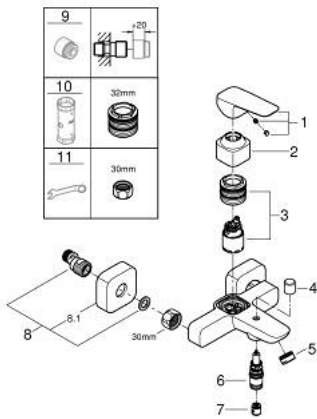

10 181 300 00 GROHE CUBE0 SINGLE-LEVER BATH MIXER 1/2"

PRODUCT DESCRIPTION

- Colour: chrome
- wall mounted
- metal lever
- GROHE SilkMove 35 mm ceramic cartridge
- adjustable flow rate limiter
- with temperature limiter
- GROHE LongLife finish
- automatic diverter: bath/shower
- shower bottom outlet with integrated non return-valve
- spout with mousseur
- S-unions
- wall escutcheon
- protected against backflow

10 181 300 00 GROHE CUBEO SINGLE-LEVER BATH MIXER 1/2"

SPARE PARTS, January 2023 – now

- 1: lever (Spare part-nr. 1060210000)
 - 2: cap (Spare part-nr. 1060220000)
 - 3: Cartridge (Spare part-nr. 46374000)
 - 4: Diverter knob (Spare part-nr. 64309000)
 - 5: Mousseur (Spare part-nr. 13952000)
 - 6: Diverter (Spare part-nr. 65655000)
 - 7: Non-return valve (Spare part-nr. 08565000)
 - 8: s-union (Spare part-nr. 1060230000)
 - 8.1: Escutcheon (Spare part-nr. 106024000M)
 - 9: Extension 3/4", 20 mm (Spare part-nr. 0713000M)*
 - 10: Socket Spanner (Spare part-nr. 19332000)*
 - 11: Special spanner (Spare part-nr. 19377000)*
- * Optional accessories