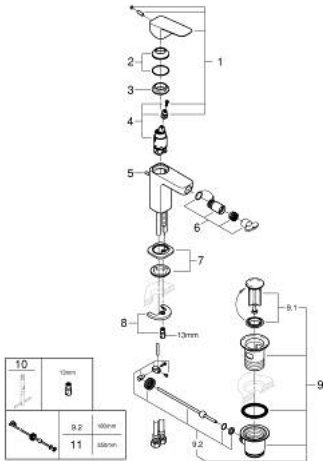

10 181 024 30 **GROHE CUBE0 SINGLE-LEVER BIDET MIXER 1/2"**
S-SIZE

PRODUCT DESCRIPTION

- Colour: matte black
- single hole installation
- metal lever
- GROHE SilkMove 28 mm ceramic cartridge
- adjustable flow rate limiter
- with temperature limiter
- AquaCalibrator
- maximum flow rate (at 3 bar): 5 l/min
- with ball joint
- pop-up waste set 1 1/4"
- flexible connection hoses

10 181 024 30 **GROHE CUBEO SINGLE-LEVER BIDET MIXER 1/2"**
S-SIZE

SPARE PARTS, January 2025 – now

- 1: Cubeo Lever (Spare part-nr. 1060132430)
 - 2: Cap (Spare part-nr. 465812430)
 - 3: Fitting ring (Spare part-nr. 07419000)
 - 4: Cartridge (Spare part-nr. 46580000)
 - 5: lift rod (Spare part-nr. 659362430)
 - 6: Ball-joint aerator (Spare part-nr. 485522430)
 - 7: Cubeo Rosette (Spare part-nr. 1060152430)
 - 8: Shank mounting kit (Spare part-nr. 46249000)
 - 9: Waste set 1 1/4" (Spare part-nr. 289102430)
 - 9.1: Plug (Spare part-nr. 071822430)
 - 9.2: Eccentric rod (Spare part-nr. 07052000)
 - 10: Mounting wrench (Spare part-nr. 19017000)*
 - 11: Eccentric rod (Spare part-nr. 07341000)*
- * Optional accessories