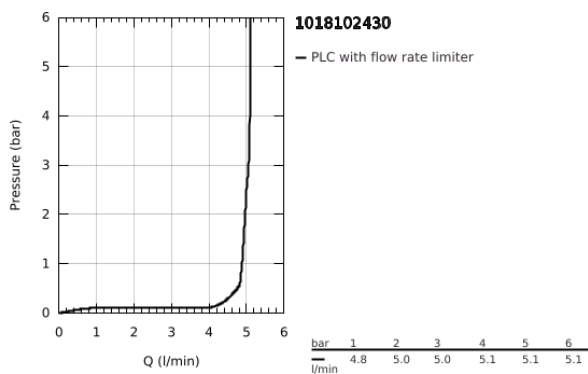

10 181 024 30 **GROHE CUBE0 SINGLE-LEVER BIDET MIXER 1/2"**
S-SIZE

PRODUCT DESCRIPTION

- Colour: matte black
- single hole installation
- metal lever
- GROHE SilkMove 28 mm ceramic cartridge
- adjustable flow rate limiter
- with temperature limiter
- AquaCalibrator
- maximum flow rate (at 3 bar): 5 l/min
- with ball joint
- pop-up waste set 1 1/4"
- flexible connection hoses

10 181 024 30 **GROHE CUBEO SINGLE-LEVER BIDET MIXER 1/2"**
S-SIZE

SPARE PARTS, January 2025 – now

- 1: Cubeo Lever (Spare part-nr. 1060132430)
 - 2: Cap (Spare part-nr. 465812430)
 - 3: Fitting ring (Spare part-nr. 07419000)
 - 4: Cartridge (Spare part-nr. 46580000)
 - 5: lift rod (Spare part-nr. 659362430)
 - 6: Ball-joint aerator (Spare part-nr. 485522430)
 - 7: Cubeo Rosette (Spare part-nr. 1060152430)
 - 8: Shank mounting kit (Spare part-nr. 46249000)
 - 9: Waste set 1 1/4" (Spare part-nr. 289102430)
 - 9.1: Plug (Spare part-nr. 071822430)
 - 9.2: Eccentric rod (Spare part-nr. 07052000)
 - 10: Mounting wrench (Spare part-nr. 19017000)*
 - 11: Eccentric rod (Spare part-nr. 07341000)*
- * Optional accessories