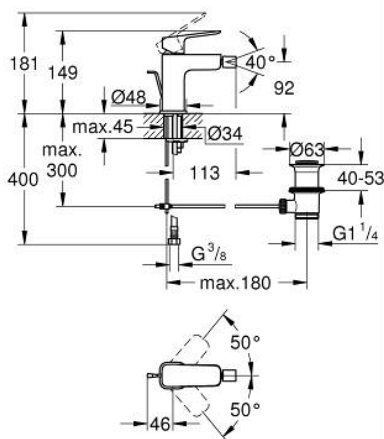

10 181 024 30 **GROHE CUBE0 SINGLE-LEVER BIDET MIXER 1/2"**
S-SIZE

PRODUCT DESCRIPTION

- Colour: matte black
- single hole installation
- metal lever
- GROHE SilkMove 28 mm ceramic cartridge
- adjustable flow rate limiter
- with temperature limiter
- AquaCalibrator
- maximum flow rate (at 3 bar): 5 l/min
- with ball joint
- pop-up waste set 1 1/4"
- flexible connection hoses

10 181 024 30 **GROHE CUBEO SINGLE-LEVER BIDET MIXER 1/2"**
S-SIZE

SPARE PARTS, January 2025 – now

- 1: Cubeo Lever (Spare part-nr. 1060132430)
 - 2: Cap (Spare part-nr. 465812430)
 - 3: Fitting ring (Spare part-nr. 07419000)
 - 4: Cartridge (Spare part-nr. 46580000)
 - 5: lift rod (Spare part-nr. 659362430)
 - 6: Ball-joint aerator (Spare part-nr. 485522430)
 - 7: Cubeo Rosette (Spare part-nr. 1060152430)
 - 8: Shank mounting kit (Spare part-nr. 46249000)
 - 9: Waste set 1 1/4" (Spare part-nr. 289102430)
 - 9.1: Plug (Spare part-nr. 071822430)
 - 9.2: Eccentric rod (Spare part-nr. 07052000)
 - 10: Mounting wrench (Spare part-nr. 19017000)*
 - 11: Eccentric rod (Spare part-nr. 07341000)*
- * Optional accessories