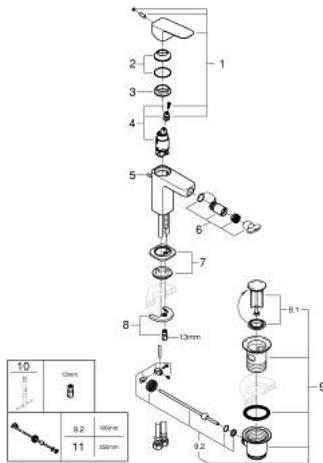

10 181 000 00 **GROHE CUBE0 SINGLE-LEVER BIDET MIXER 1/2"**
S-SIZE

PRODUCT DESCRIPTION

- Colour: chrome
- single hole installation
- metal lever
- GROHE SilkMove 28 mm ceramic cartridge
- adjustable flow rate limiter
- with temperature limiter
- AquaCalibrator
- maximum flow rate (at 3 bar): 5 l/min
- with ball joint
- pop-up waste set 1 1/4"
- flexible connection hoses

10 181 000 00 **GROHE CUBEO SINGLE-LEVER BIDET MIXER 1/2"**
S-SIZE

SPARE PARTS, January 2025 – now

- 1: Cubeo Lever (Spare part-nr. 1060130000)
 - 2: Cap (Spare part-nr. 46581000)
 - 3: Fitting ring (Spare part-nr. 07419000)
 - 4: Cartridge (Spare part-nr. 46580000)
 - 5: Lift rod (Spare part-nr. 65936PD0)
 - 6: Ball-joint aerator (Spare part-nr. 48552000)
 - 7: Cubeo Rosette (Spare part-nr. 1060150000)
 - 8: Shank mounting kit (Spare part-nr. 46249000)
 - 9: Waste set 1 1/4" (Spare part-nr. 28910000)
 - 9.1: Plug (Spare part-nr. 07182000)
 - 9.2: Eccentric rod (Spare part-nr. 07052000)
 - 10: Mounting wrench (Spare part-nr. 19017000)*
 - 11: Eccentric rod (Spare part-nr. 07341000)*
- * Optional accessories