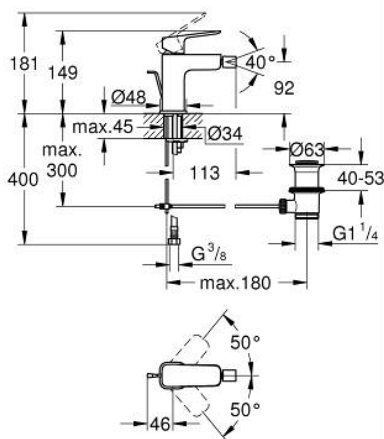

10 181 000 00 **GROHE CUBE0 SINGLE-LEVER BIDET MIXER 1/2"**
S-SIZE

PRODUCT DESCRIPTION

- Colour: chrome
- single hole installation
- metal lever
- GROHE SilkMove 28 mm ceramic cartridge
- adjustable flow rate limiter
- with temperature limiter
- AquaCalibrator
- maximum flow rate (at 3 bar): 5 l/min
- with ball joint
- pop-up waste set 1 1/4"
- flexible connection hoses

10 181 000 00 **GROHE CUBEO SINGLE-LEVER BIDET MIXER 1/2"**
S-SIZE

SPARE PARTS, January 2025 – now

- 1: Cubeo Lever (Spare part-nr. 1060130000)
 - 2: Cap (Spare part-nr. 46581000)
 - 3: Fitting ring (Spare part-nr. 07419000)
 - 4: Cartridge (Spare part-nr. 46580000)
 - 5: Lift rod (Spare part-nr. 65936PD0)
 - 6: Ball-joint aerator (Spare part-nr. 48552000)
 - 7: Cubeo Rosette (Spare part-nr. 1060150000)
 - 8: Shank mounting kit (Spare part-nr. 46249000)
 - 9: Waste set 1 1/4" (Spare part-nr. 28910000)
 - 9.1: Plug (Spare part-nr. 07182000)
 - 9.2: Eccentric rod (Spare part-nr. 07052000)
 - 10: Mounting wrench (Spare part-nr. 19017000)*
 - 11: Eccentric rod (Spare part-nr. 07341000)*
- * Optional accessories