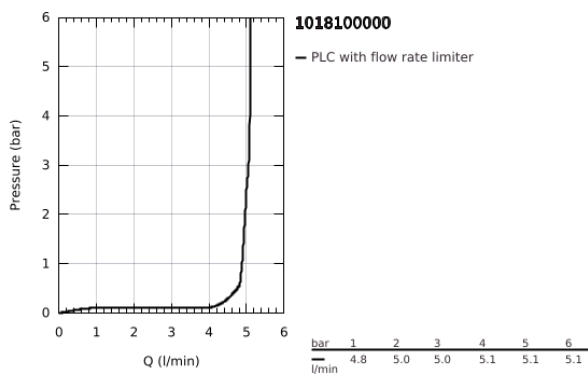

10 181 000 00 **GROHE CUBE0 SINGLE-LEVER BIDET MIXER 1/2"**
S-SIZE

PRODUCT DESCRIPTION

- Colour: chrome
- single hole installation
- metal lever
- GROHE SilkMove 28 mm ceramic cartridge
- adjustable flow rate limiter
- with temperature limiter
- AquaCalibrator
- maximum flow rate (at 3 bar): 5 l/min
- with ball joint
- pop-up waste set 1 1/4"
- flexible connection hoses

10 181 000 00 **GROHE CUBEO SINGLE-LEVER BIDET MIXER 1/2"**
S-SIZE

SPARE PARTS, January 2025 – now

- 1: Cubeo Lever (Spare part-nr. 1060130000)
 - 2: Cap (Spare part-nr. 46581000)
 - 3: Fitting ring (Spare part-nr. 07419000)
 - 4: Cartridge (Spare part-nr. 46580000)
 - 5: Lift rod (Spare part-nr. 65936PD0)
 - 6: Ball-joint aerator (Spare part-nr. 48552000)
 - 7: Cubeo Rosette (Spare part-nr. 1060150000)
 - 8: Shank mounting kit (Spare part-nr. 46249000)
 - 9: Waste set 1 1/4" (Spare part-nr. 28910000)
 - 9.1: Plug (Spare part-nr. 07182000)
 - 9.2: Eccentric rod (Spare part-nr. 07052000)
 - 10: Mounting wrench (Spare part-nr. 19017000)*
 - 11: Eccentric rod (Spare part-nr. 07341000)*
- * Optional accessories