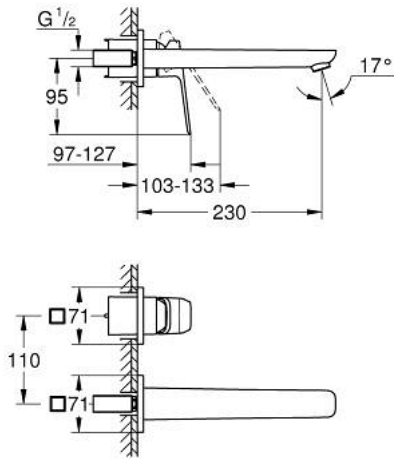

10 178 924 30 **GROHE CUBE0 2-HOLE BASIN MIXER**
L-SIZE

PRODUCT DESCRIPTION

- Colour: matte black
- wall mounted
- metal lever
- without concealed body
- for use with rough-in set 23 200 003, 23 200 000
- metal rosette
- GROHE EcoJoy - less water, perfect flow
- maximum flow rate (at 3 bar): 5 l/min
- GROHE AquaGuide adjustable mousseur
- centre distance 110 mm
- projection 230 mm

10 178 924 30 **GROHE CUBE0 2-HOLE BASIN MIXER**
L-SIZE

SPARE PARTS, January 2023 – now

- 1: lever (Spare part-nr. 1060212430)
- 2: Flow straightener (Spare part-nr. 468372430)
- 3: Extension (Spare part-nr. 46627000)*