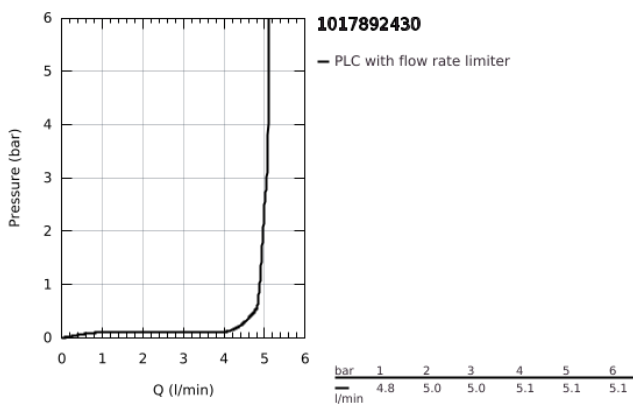

10 178 924 30 **GROHE CUBE0 2-HOLE BASIN MIXER**
L-SIZE

PRODUCT DESCRIPTION

- Colour: matte black
- wall mounted
- metal lever
- without concealed body
- for use with rough-in set 23 200 003, 23 200 000
- metal rosette
- GROHE EcoJoy - less water, perfect flow
- maximum flow rate (at 3 bar): 5 l/min
- GROHE AquaGuide adjustable mousseur
- centre distance 110 mm
- projection 230 mm

10 178 924 30 **GROHE CUBE0 2-HOLE BASIN MIXER**
L-SIZE

SPARE PARTS, January 2023 – now

- 1: lever (Spare part-nr. 1060212430)
- 2: Flow straightener (Spare part-nr. 468372430)
- 3: Extension (Spare part-nr. 46627000)*