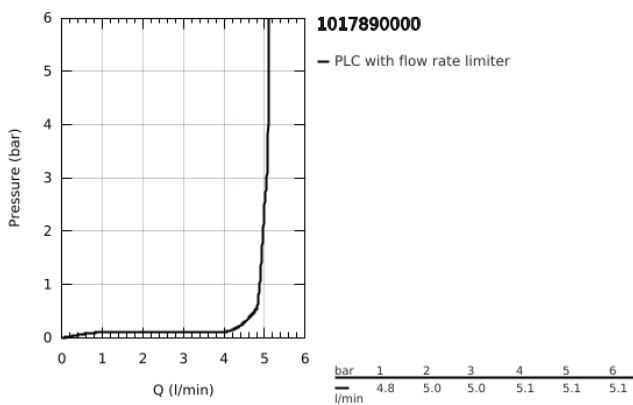

10 178 900 00 **GROHE CUBE0 2-HOLE BASIN MIXER**
L-SIZE

PRODUCT DESCRIPTION

- Colour: chrome
- wall mounted
- metal lever
- without concealed body
- for use with rough-in set 23 200 003, 23 200 000
- metal rosette
- GROHE LongLife finish
- GROHE EcoJoy - less water, perfect flow
- maximum flow rate (at 3 bar): 5 l/min
- GROHE AquaGuide adjustable mousseur
- centre distance 110 mm
- projection 230 mm

10 178 900 00 **GROHE CUBE0 2-HOLE BASIN MIXER**
L-SIZE

SPARE PARTS, January 2023 – now

1: lever (Spare part-nr. 1060210000)

2: Flow straightener (Spare part-nr. 46837000)

3: Extension (Spare part-nr. 46627000)*