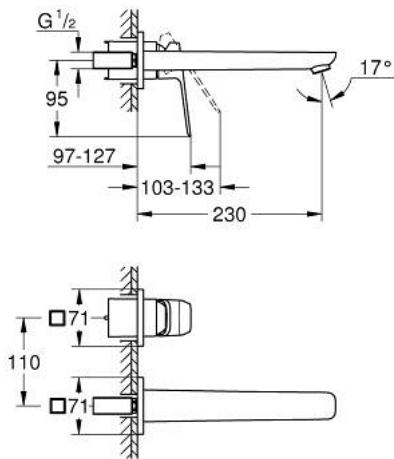

10 178 900 00 **GROHE CUBE0 2-HOLE BASIN MIXER**
L-SIZE

PRODUCT DESCRIPTION

- Colour: chrome
- wall mounted
- metal lever
- without concealed body
- for use with rough-in set 23 200 003, 23 200 000
- metal rosette
- GROHE LongLife finish
- GROHE EcoJoy - less water, perfect flow
- maximum flow rate (at 3 bar): 5 l/min
- GROHE AquaGuide adjustable mousseur
- centre distance 110 mm
- projection 230 mm

10 178 900 00 **GROHE CUBE0 2-HOLE BASIN MIXER**
L-SIZE

SPARE PARTS, January 2023 – now

1: lever (Spare part-nr. 1060210000)

2: Flow straightener (Spare part-nr. 46837000)

3: Extension (Spare part-nr. 46627000)*