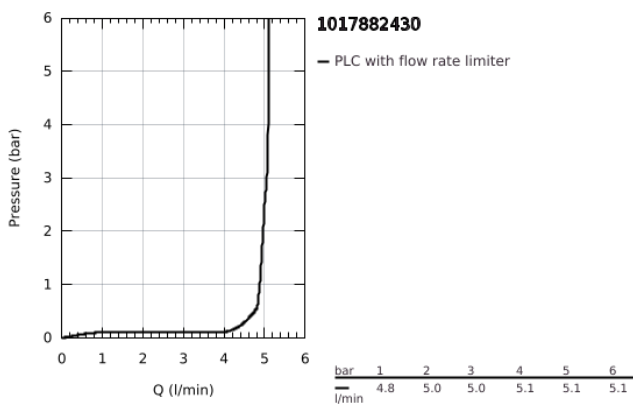

10 178 824 30 **GROHE CUBE0 2-HOLE BASIN MIXER**
M-SIZE

PRODUCT DESCRIPTION

- Colour: matte black
- wall mounted
- metal lever
- for use with rough-in set 23 200 003, 23 200 000
- without concealed body
- metal rosette
- GROHE EcoJoy - less water, perfect flow
- maximum flow rate (at 3 bar): 5 l/min
- GROHE AquaGuide adjustable mousseur
- centre distance 110 mm
- projection 183 mm

10 178 824 30 GROHE CUBE0 2-HOLE BASIN MIXER M-SIZE

SPARE PARTS, January 2023 – now

- 1: lever (Spare part-nr. 1060212430)
- 2: Flow straightener (Spare part-nr. 468372430)
- 3: Extension (Spare part-nr. 46627000)*