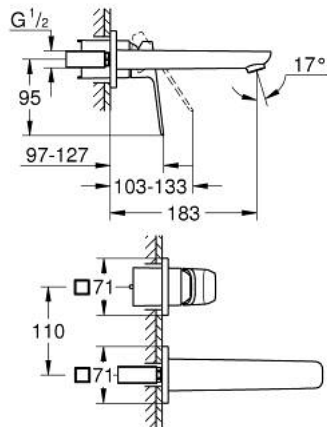

10 178 824 30 **GROHE CUBE0 2-HOLE BASIN MIXER**
M-SIZE

PRODUCT DESCRIPTION

- Colour: matte black
- wall mounted
- metal lever
- for use with rough-in set 23 200 003, 23 200 000
- without concealed body
- metal rosette
- GROHE EcoJoy - less water, perfect flow
- maximum flow rate (at 3 bar): 5 l/min
- GROHE AquaGuide adjustable mousseur
- centre distance 110 mm
- projection 183 mm

10 178 824 30 GROHE CUBE0 2-HOLE BASIN MIXER M-SIZE

SPARE PARTS, January 2023 – now

- 1: lever (Spare part-nr. 1060212430)
- 2: Flow straightener (Spare part-nr. 468372430)
- 3: Extension (Spare part-nr. 46627000)*