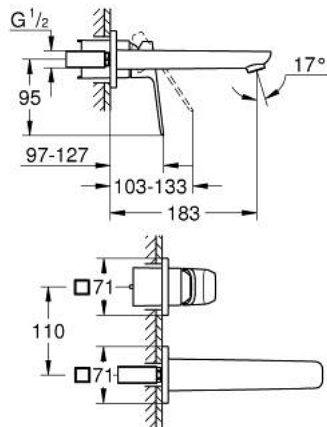

10 178 800 00 **GROHE CUBE0 2-HOLE BASIN MIXER**
M-SIZE

PRODUCT DESCRIPTION

- Colour: chrome
- wall mounted
- metal lever
- for use with rough-in set 23 200 003, 23 200 000
- without concealed body
- metal rosette
- GROHE LongLife finish
- GROHE EcoJoy - less water, perfect flow
- maximum flow rate (at 3 bar): 5 l/min
- GROHE AquaGuide adjustable mousseur
- centre distance 110 mm
- projection 183 mm

10 178 800 00 **GROHE CUBE0 2-HOLE BASIN MIXER**
M-SIZE

SPARE PARTS, January 2023 – now

1: lever (Spare part-nr. 1060210000)

2: Flow straightener (Spare part-nr. 46837000)

3: Extension (Spare part-nr. 46627000)*