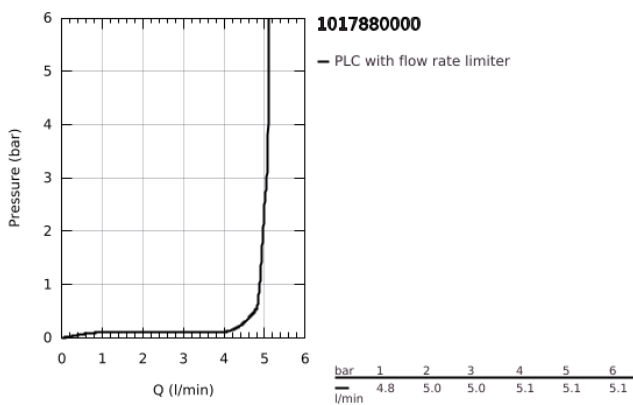

10 178 800 00 **GROHE CUBE0 2-HOLE BASIN MIXER**
M-SIZE

PRODUCT DESCRIPTION

- Colour: chrome
- wall mounted
- metal lever
- for use with rough-in set 23 200 003, 23 200 000
- without concealed body
- metal rosette
- GROHE LongLife finish
- GROHE EcoJoy - less water, perfect flow
- maximum flow rate (at 3 bar): 5 l/min
- GROHE AquaGuide adjustable mousseur
- centre distance 110 mm
- projection 183 mm

10 178 800 00 **GROHE CUBE0 2-HOLE BASIN MIXER**
M-SIZE

SPARE PARTS, January 2023 – now

1: lever (Spare part-nr. 1060210000)

2: Flow straightener (Spare part-nr. 46837000)

3: Extension (Spare part-nr. 46627000)*