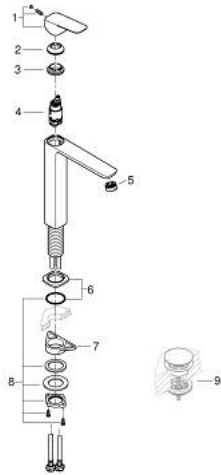

10 178 024 30 **GROHE CUBE0 SINGLE-LEVER BASIN MIXER 1/2"**
XL-SIZE

PRODUCT DESCRIPTION

- Colour: matte black
- single hole installation
- for free-standing basins
- metal lever
- GROHE SilkMove 28 mm ceramic cartridge
- OpenCold - cold water flow in mid-lever position
- adjustable flow rate limiter
- with temperature limiter
- GROHE EcoJoy - less water, perfect flow
- maximum flow rate (at 3 bar): 5 l/min
- GROHE AquaGuide adjustable mousseur
- GROHE FastFixation installation system
- smooth body
- flexible connection hoses

10 178 024 30 **GROHE CUBEO SINGLE-LEVER BASIN MIXER 1/2"**
XL-SIZE

SPARE PARTS, January 2023 – now

- 1: lever (Spare part-nr. 1060182430)
 - 2: Cap (Spare part-nr. 465812430)
 - 3: Fitting ring (Spare part-nr. 07419000)
 - 4: Cubeo Cartridge (Spare part-nr. 1060179990)
 - 5: Flow straightener (Spare part-nr. 468372430)
 - 6: escutcheon (Spare part-nr. 1060162430)
 - 7: Support plate (Spare part-nr. 05334000)
 - 8: Shank fastening assembly (Spare part-nr. 48384000)
 - 9: Waste set with push-open plug (Spare part-nr. 658072430)*
- * Optional accessories