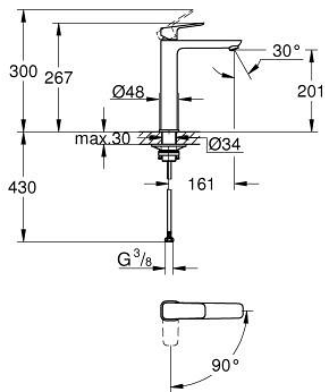

10 178 024 30 **GROHE CUBE0 SINGLE-LEVER BASIN MIXER 1/2"**
XL-SIZE

PRODUCT DESCRIPTION

- Colour: matte black
- single hole installation
- for free-standing basins
- metal lever
- GROHE SilkMove 28 mm ceramic cartridge
- OpenCold - cold water flow in mid-lever position
- adjustable flow rate limiter
- with temperature limiter
- GROHE EcoJoy - less water, perfect flow
- maximum flow rate (at 3 bar): 5 l/min
- GROHE AquaGuide adjustable mousseur
- GROHE FastFixation installation system
- smooth body
- flexible connection hoses

10 178 024 30 **GROHE CUBEO SINGLE-LEVER BASIN MIXER 1/2"**
XL-SIZE

SPARE PARTS, January 2023 – now

- 1: lever (Spare part-nr. 1060182430)
 - 2: Cap (Spare part-nr. 465812430)
 - 3: Fitting ring (Spare part-nr. 07419000)
 - 4: Cubeo Cartridge (Spare part-nr. 1060179990)
 - 5: Flow straightener (Spare part-nr. 468372430)
 - 6: escutcheon (Spare part-nr. 1060162430)
 - 7: Support plate (Spare part-nr. 05334000)
 - 8: Shank fastening assembly (Spare part-nr. 48384000)
 - 9: Waste set with push-open plug (Spare part-nr. 658072430)*
- * Optional accessories