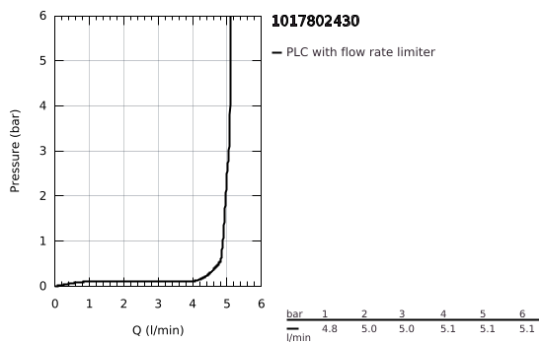

10 178 024 30 **GROHE CUBE0 SINGLE-LEVER BASIN MIXER 1/2"**
XL-SIZE

PRODUCT DESCRIPTION

- Colour: matte black
- single hole installation
- for free-standing basins
- metal lever
- GROHE SilkMove 28 mm ceramic cartridge
- EcoMode - cold water flow in mid-lever position saves energy
- adjustable flow rate limiter
- with temperature limiter
- GROHE EcoJoy - less water, perfect flow
- maximum flow rate (at 3 bar): 5 l/min
- GROHE AquaGuide adjustable mousseur
- GROHE FastFixation installation system
- smooth body
- flexible connection hoses

10 178 024 30 **GROHE CUBEO SINGLE-LEVER BASIN MIXER 1/2"**
XL-SIZE

SPARE PARTS, January 2023 – now

- 1: lever (Spare part-nr. 1060182430)
 - 2: Cap (Spare part-nr. 465812430)
 - 3: Fitting ring (Spare part-nr. 07419000)
 - 4: Cubeo Cartridge (Spare part-nr. 1060179990)
 - 5: Flow straightener (Spare part-nr. 468372430)
 - 6: escutcheon (Spare part-nr. 1060162430)
 - 7: Support plate (Spare part-nr. 05334000)
 - 8: Shank fastening assembly (Spare part-nr. 48384000)
 - 9: Waste set with push-open plug (Spare part-nr. 658072430)*
- * Optional accessories