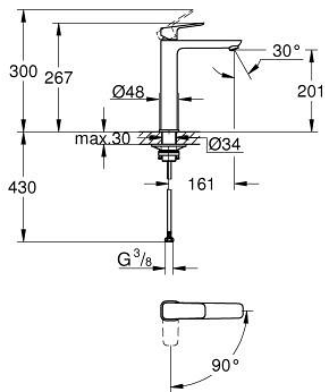

10 178 024 30 **GROHE CUBE0 SINGLE-LEVER BASIN MIXER 1/2"**
XL-SIZE

PRODUCT DESCRIPTION

- Colour: matte black
- single hole installation
- for free-standing basins
- metal lever
- GROHE SilkMove 28 mm ceramic cartridge
- EcoMode - cold water flow in mid-lever position saves energy
- adjustable flow rate limiter
- with temperature limiter
- GROHE EcoJoy - less water, perfect flow
- maximum flow rate (at 3 bar): 5 l/min
- GROHE AquaGuide adjustable mousseur
- GROHE FastFixation installation system
- smooth body
- flexible connection hoses

10 178 024 30 **GROHE CUBEO SINGLE-LEVER BASIN MIXER 1/2"**
XL-SIZE

SPARE PARTS, January 2023 – now

- 1: lever (Spare part-nr. 1060182430)
 - 2: Cap (Spare part-nr. 465812430)
 - 3: Fitting ring (Spare part-nr. 07419000)
 - 4: Cubeo Cartridge (Spare part-nr. 1060179990)
 - 5: Flow straightener (Spare part-nr. 468372430)
 - 6: escutcheon (Spare part-nr. 1060162430)
 - 7: Support plate (Spare part-nr. 05334000)
 - 8: Shank fastening assembly (Spare part-nr. 48384000)
 - 9: Waste set with push-open plug (Spare part-nr. 658072430)*
- * Optional accessories