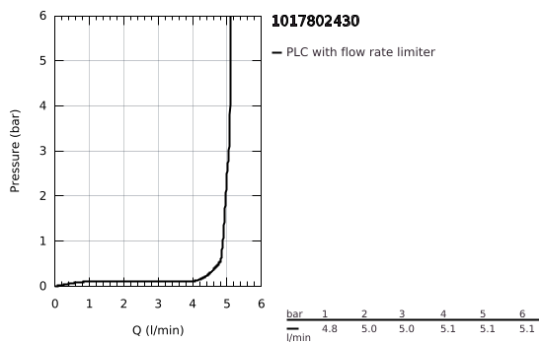

10 178 024 30 **GROHE CUBE0 SINGLE-LEVER BASIN MIXER 1/2"**
XL-SIZE

PRODUCT DESCRIPTION

- Colour: matte black
- single hole installation
- for free-standing basins
- metal lever
- GROHE SilkMove 28 mm ceramic cartridge
- OpenCold - cold water flow in mid-lever position
- adjustable flow rate limiter
- with temperature limiter
- GROHE EcoJoy - less water, perfect flow
- maximum flow rate (at 3 bar): 5 l/min
- GROHE AquaGuide adjustable mousseur
- GROHE FastFixation installation system
- smooth body
- flexible connection hoses

10 178 024 30 **GROHE CUBEO SINGLE-LEVER BASIN MIXER 1/2"**
XL-SIZE

SPARE PARTS, January 2023 – now

- 1: lever (Spare part-nr. 1060182430)
 - 2: Cap (Spare part-nr. 465812430)
 - 3: Fitting ring (Spare part-nr. 07419000)
 - 4: Cubeo Cartridge (Spare part-nr. 1060179990)
 - 5: Flow straightener (Spare part-nr. 468372430)
 - 6: escutcheon (Spare part-nr. 1060162430)
 - 7: Support plate (Spare part-nr. 05334000)
 - 8: Shank fastening assembly (Spare part-nr. 48384000)
 - 9: Waste set with push-open plug (Spare part-nr. 658072430)*
- * Optional accessories