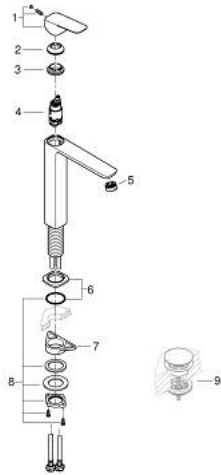

10 178 024 30 **GROHE CUBE0 SINGLE-LEVER BASIN MIXER 1/2"**
XL-SIZE

PRODUCT DESCRIPTION

- Colour: matte black
- single hole installation
- for free-standing basins
- metal lever
- GROHE SilkMove 28 mm ceramic cartridge
- EcoMode - cold water flow in mid-lever position saves energy
- adjustable flow rate limiter
- with temperature limiter
- GROHE EcoJoy - less water, perfect flow
- maximum flow rate (at 3 bar): 5 l/min
- GROHE AquaGuide adjustable mousseur
- GROHE FastFixation installation system
- smooth body
- flexible connection hoses

10 178 024 30 **GROHE CUBEO SINGLE-LEVER BASIN MIXER 1/2"**
XL-SIZE

SPARE PARTS, January 2023 – now

- 1: lever (Spare part-nr. 1060182430)
 - 2: Cap (Spare part-nr. 465812430)
 - 3: Fitting ring (Spare part-nr. 07419000)
 - 4: Cubeo Cartridge (Spare part-nr. 1060179990)
 - 5: Flow straightener (Spare part-nr. 468372430)
 - 6: escutcheon (Spare part-nr. 1060162430)
 - 7: Support plate (Spare part-nr. 05334000)
 - 8: Shank fastening assembly (Spare part-nr. 48384000)
 - 9: Waste set with push-open plug (Spare part-nr. 658072430)*
- * Optional accessories