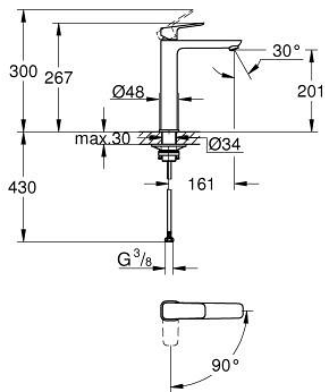

10 178 000 00 **GROHE CUBE0 SINGLE-LEVER BASIN MIXER 1/2"**  
**XL-SIZE**

**PRODUCT DESCRIPTION**

- Colour: chrome
- single hole installation
- for free-standing basins
- metal lever
- GROHE SilkMove 28 mm ceramic cartridge
- EcoMode - cold water flow in mid-lever position saves energy
- adjustable flow rate limiter
- with temperature limiter
- GROHE LongLife finish
- GROHE EcoJoy - less water, perfect flow
- maximum flow rate (at 3 bar): 5 l/min
- GROHE AquaGuide adjustable mousseur
- GROHE FastFixation installation system
- smooth body
- flexible connection hoses

10 178 000 00 **GROHE CUBEO SINGLE-LEVER BASIN MIXER 1/2"**  
**XL-SIZE**

**SPARE PARTS**, January 2023 – now

- 1: Cubeo Lever (Spare part-nr. 1060180000)
  - 2: Cap (Spare part-nr. 46581000)
  - 3: Fitting ring (Spare part-nr. 07419000)
  - 4: Cubeo Cartridge (Spare part-nr. 1060179990)
  - 5: Flow straightener (Spare part-nr. 46837000)
  - 6: escutcheon (Spare part-nr. 1060160000)
  - 7: Support plate (Spare part-nr. 05334000)
  - 8: Shank fastening assembly (Spare part-nr. 48384000)
  - 9: Waste set with push-open plug (Spare part-nr. 65807000)\*
- \* Optional accessories