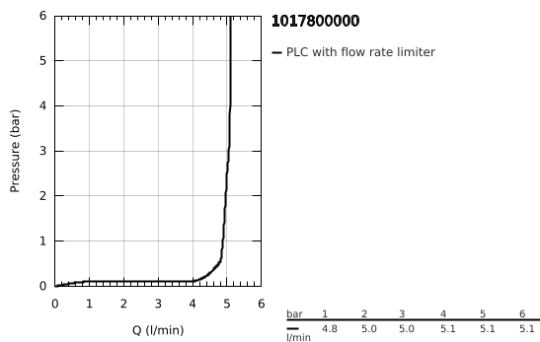

10 178 000 00 **GROHE CUBE0 SINGLE-LEVER BASIN MIXER 1/2"**  
**XL-SIZE**

**PRODUCT DESCRIPTION**

- Colour: chrome
- single hole installation
- for free-standing basins
- metal lever
- GROHE SilkMove 28 mm ceramic cartridge
- EcoMode - cold water flow in mid-lever position saves energy
- adjustable flow rate limiter
- with temperature limiter
- GROHE LongLife finish
- GROHE EcoJoy - less water, perfect flow
- maximum flow rate (at 3 bar): 5 l/min
- GROHE AquaGuide adjustable mousseur
- GROHE FastFixation installation system
- smooth body
- flexible connection hoses

10 178 000 00 **GROHE CUBEO SINGLE-LEVER BASIN MIXER 1/2"**  
**XL-SIZE**

**SPARE PARTS**, January 2023 – now

- 1: Cubeo Lever (Spare part-nr. 1060180000)
  - 2: Cap (Spare part-nr. 46581000)
  - 3: Fitting ring (Spare part-nr. 07419000)
  - 4: Cubeo Cartridge (Spare part-nr. 1060179990)
  - 5: Flow straightener (Spare part-nr. 46837000)
  - 6: escutcheon (Spare part-nr. 1060160000)
  - 7: Support plate (Spare part-nr. 05334000)
  - 8: Shank fastening assembly (Spare part-nr. 48384000)
  - 9: Waste set with push-open plug (Spare part-nr. 65807000)\*
- \* Optional accessories