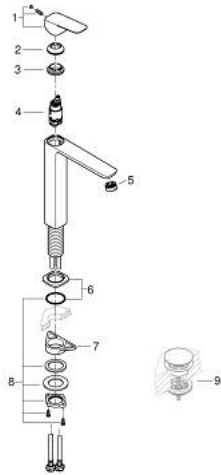

10 178 000 00 **GROHE CUBE0 SINGLE-LEVER BASIN MIXER 1/2"**  
**XL-SIZE**

**PRODUCT DESCRIPTION**

- Colour: chrome
- single hole installation
- for free-standing basins
- metal lever
- GROHE SilkMove 28 mm ceramic cartridge
- EcoMode - cold water flow in mid-lever position saves energy
- adjustable flow rate limiter
- with temperature limiter
- GROHE LongLife finish
- GROHE EcoJoy - less water, perfect flow
- maximum flow rate (at 3 bar): 5 l/min
- GROHE AquaGuide adjustable mousseur
- GROHE FastFixation installation system
- smooth body
- flexible connection hoses

10 178 000 00 **GROHE CUBEO SINGLE-LEVER BASIN MIXER 1/2"**  
**XL-SIZE**

**SPARE PARTS**, January 2023 – now

- 1: Cubeo Lever (Spare part-nr. 1060180000)
  - 2: Cap (Spare part-nr. 46581000)
  - 3: Fitting ring (Spare part-nr. 07419000)
  - 4: Cubeo Cartridge (Spare part-nr. 1060179990)
  - 5: Flow straightener (Spare part-nr. 46837000)
  - 6: escutcheon (Spare part-nr. 1060160000)
  - 7: Support plate (Spare part-nr. 05334000)
  - 8: Shank fastening assembly (Spare part-nr. 48384000)
  - 9: Waste set with push-open plug (Spare part-nr. 65807000)\*
- \* Optional accessories