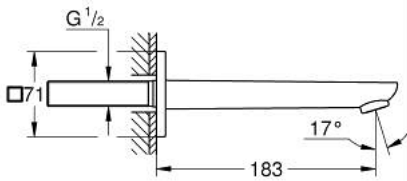

10 177 924 30 GROHE CUBE0 BATH SPOUT

PRODUCT DESCRIPTION

- Colour: matte black
- wall mounted
- mousseur
- projection 183 mm
- male thread 1/2"

10 177 924 30 GROHE CUBE0 BATH SPOUT

SPARE PARTS, January 2023 – now

1: Flow straightener (Spare part-nr. 468372430)

2: Extension (Spare part-nr. 46627000)*

* Optional accessories