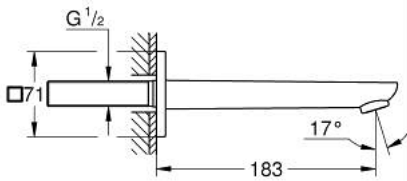

10 177 900 00 **GROHE CUBE0 BATH SPOUT**

PRODUCT DESCRIPTION

- Colour: chrome
- wall mounted
- GROHE LongLife finish
- mousseur
- projection 183 mm
- male thread 1/2"

10 177 900 00 GROHE CUBE0 BATH SPOUT

SPARE PARTS, January 2023 – now

1: Flow straightener (Spare part-nr. 46837000)

2: Extension (Spare part-nr. 46627000)*

* Optional accessories