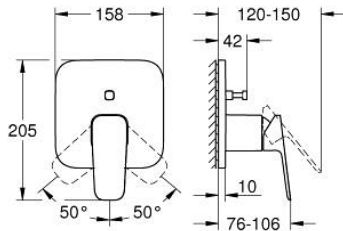

10 177 824 30 GROHE CUBE0 SINGLE-LEVER MIXER WITH 2-WAY DIVERTER

PRODUCT DESCRIPTION

- Colour: matte black
- trim set for GROHE Rapido SmartBox (35 604)
- GROHE SilkMove 46 mm ceramic cartridge
- FastFixation escutcheon with covered shaft sealing and covered fixing
- metal escutcheon, retroactively 6° adjustable
- automatic 2-way diverter
- metal lever
- without roughing-in set 35 600/35 604 (please order separately)
- outlet B = 27 l/min, outlet C = 27 l/min

10 177 824 30 GROHE CUBE SINGLE-LEVER MIXER WITH 2-WAY DIVERTER

SPARE PARTS, January 2023 – now

- 1: lever (Spare part-nr. 1063382430)
 - 2: escutcheon (Spare part-nr. 1047202430)
 - 3: Mounting plate (Spare part-nr. 48438000)
 - 4: cap (Spare part-nr. 1047192430)
 - 5: Diverter (Spare part-nr. 48634000)
 - 6: diverter knob (Spare part-nr. 1047212430)
 - 7: Cartridge (Spare part-nr. 46048000)
 - 8: Non-return valve (Spare part-nr. 49085000)
 - 9: Seal (Spare part-nr. 48360000)
 - 10: Temperature limiter (Spare part-nr. 46375000)*
 - 11: Backflow protection combination (Spare part-nr. 14055000)*
 - 12: Universal extension set single-lever mixers, 25 mm (Spare part-nr. 1405600)*
 - 13: diverter (Spare part-nr. 48635000)*
 - 14: Universal extension set single-lever mixers, 50 mm (Spare part-nr. 1405700)*
 - 15: diverter (Spare part-nr. 48636000)*
- * Optional accessories