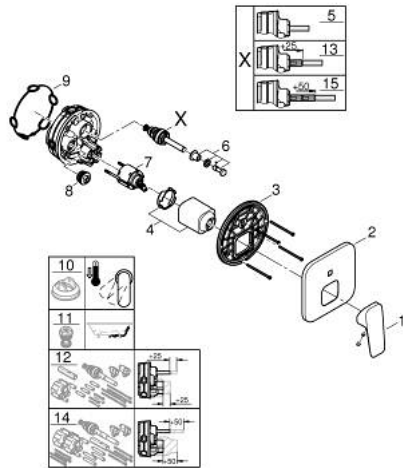

10 177 824 30 GROHE CUBE0 SINGLE-LEVER MIXER WITH 2-WAY DIVERTER

PRODUCT DESCRIPTION

- Colour: matte black
- trim set for GROHE Rapido SmartBox (35 604)
- GROHE SilkMove 46 mm ceramic cartridge
- FastFixation escutcheon with covered shaft sealing and covered fixing
- metal escutcheon, retroactively 6° adjustable
- automatic 2-way diverter
- metal lever
- without roughing-in set 35 600/35 604 (please order separately)
- outlet B = 27 l/min, outlet C = 27 l/min

10 177 824 30 GROHE CUBE SINGLE-LEVER MIXER WITH 2-WAY DIVERTER

SPARE PARTS, January 2023 – now

- 1: lever (Spare part-nr. 1063382430)
 - 2: escutcheon (Spare part-nr. 1047202430)
 - 3: Mounting plate (Spare part-nr. 48438000)
 - 4: cap (Spare part-nr. 1047192430)
 - 5: Diverter (Spare part-nr. 48634000)
 - 6: diverter knob (Spare part-nr. 1047212430)
 - 7: Cartridge (Spare part-nr. 46048000)
 - 8: Non-return valve (Spare part-nr. 49085000)
 - 9: Seal (Spare part-nr. 48360000)
 - 10: Temperature limiter (Spare part-nr. 46375000)*
 - 11: Backflow protection combination (Spare part-nr. 14055000)*
 - 12: Universal extension set single-lever mixers, 25 mm (Spare part-nr. 1405600)*
 - 13: diverter (Spare part-nr. 48635000)*
 - 14: Universal extension set single-lever mixers, 50 mm (Spare part-nr. 1405700)*
 - 15: diverter (Spare part-nr. 48636000)*
- * Optional accessories