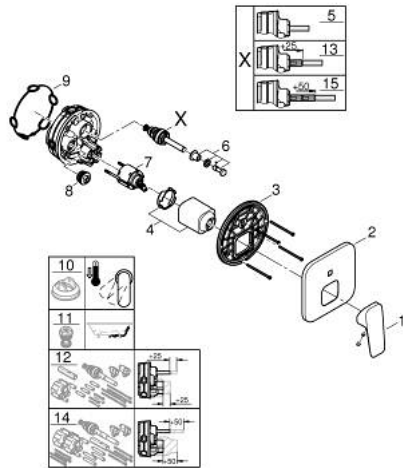

10 177 824 30 GROHE CUBE0 SINGLE-LEVER MIXER WITH 2-WAY DIVERTER

PRODUCT DESCRIPTION

- Colour: matte black
- trim set for GROHE Rapido SmartBox (35 604)
- GROHE SilkMove 46 mm ceramic cartridge
- GROHE FastFixation escutcheon with covered shaft sealing and covered fixing
- metal escutcheon, retroactively 6° adjustable
- automatic 2-way diverter
- metal lever
- without roughing-in set 35 600/35 604 (please order separately)
- outlet B = 27 l/min, outlet C = 27 l/min

10 177 824 30 GROHE CUBE SINGLE-LEVER MIXER WITH 2-WAY DIVERTER

SPARE PARTS, January 2023 – now

- 1: lever (Spare part-nr. 1063382430)
 - 2: escutcheon (Spare part-nr. 1047202430)
 - 3: Mounting plate (Spare part-nr. 48438000)
 - 4: cap (Spare part-nr. 1047192430)
 - 5: Diverter (Spare part-nr. 48634000)
 - 6: diverter knob (Spare part-nr. 1047212430)
 - 7: Cartridge (Spare part-nr. 46048000)
 - 8: Non-return valve (Spare part-nr. 49085000)
 - 9: Seal (Spare part-nr. 48360000)
 - 10: Temperature limiter (Spare part-nr. 46375000)*
 - 11: Backflow protection combination (Spare part-nr. 14055000)*
 - 12: Universal extension set single-lever mixers, 25 mm (Spare part-nr. 1405600)*
 - 13: diverter (Spare part-nr. 48635000)*
 - 14: Universal extension set single-lever mixers, 50 mm (Spare part-nr. 1405700)*
 - 15: diverter (Spare part-nr. 48636000)*
- * Optional accessories