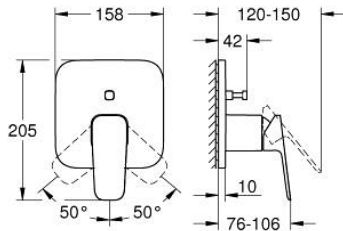

10 177 824 30 GROHE CUBE0 SINGLE-LEVER MIXER WITH 2-WAY DIVERTER

PRODUCT DESCRIPTION

- Colour: matte black
- trim set for GROHE Rapido SmartBox (35 604)
- GROHE SilkMove 46 mm ceramic cartridge
- GROHE FastFixation escutcheon with covered shaft sealing and covered fixing
- metal escutcheon, retroactively 6° adjustable
- automatic 2-way diverter
- metal lever
- without roughing-in set 35 600/35 604 (please order separately)
- outlet B = 27 l/min, outlet C = 27 l/min

10 177 824 30 GROHE CUBE SINGLE-LEVER MIXER WITH 2-WAY DIVERTER

SPARE PARTS, January 2023 – now

- 1: lever (Spare part-nr. 1063382430)
 - 2: escutcheon (Spare part-nr. 1047202430)
 - 3: Mounting plate (Spare part-nr. 48438000)
 - 4: cap (Spare part-nr. 1047192430)
 - 5: Diverter (Spare part-nr. 48634000)
 - 6: diverter knob (Spare part-nr. 1047212430)
 - 7: Cartridge (Spare part-nr. 46048000)
 - 8: Non-return valve (Spare part-nr. 49085000)
 - 9: Seal (Spare part-nr. 48360000)
 - 10: Temperature limiter (Spare part-nr. 46375000)*
 - 11: Backflow protection combination (Spare part-nr. 14055000)*
 - 12: Universal extension set single-lever mixers, 25 mm (Spare part-nr. 1405600)*
 - 13: diverter (Spare part-nr. 48635000)*
 - 14: Universal extension set single-lever mixers, 50 mm (Spare part-nr. 1405700)*
 - 15: diverter (Spare part-nr. 48636000)*
- * Optional accessories