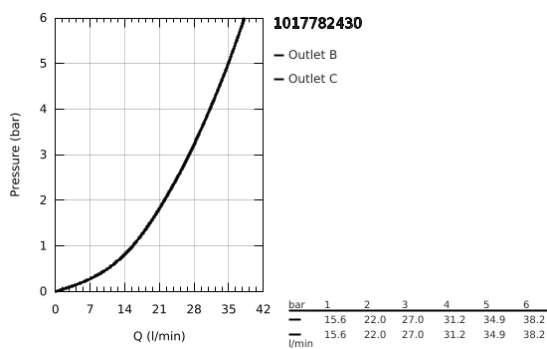

10 177 824 30 GROHE CUBE0 SINGLE-LEVER MIXER WITH 2-WAY DIVERTER

PRODUCT DESCRIPTION

- Colour: matte black
- trim set for GROHE Rapido SmartBox (35 604)
- GROHE SilkMove 46 mm ceramic cartridge
- GROHE FastFixation escutcheon with covered shaft sealing and covered fixing
- metal escutcheon, retroactively 6° adjustable
- automatic 2-way diverter
- metal lever
- without roughing-in set 35 600/35 604 (please order separately)
- outlet B = 27 l/min, outlet C = 27 l/min

10 177 824 30 GROHE CUBE SINGLE-LEVER MIXER WITH 2-WAY DIVERTER

SPARE PARTS, January 2023 – now

- 1: lever (Spare part-nr. 1063382430)
 - 2: escutcheon (Spare part-nr. 1047202430)
 - 3: Mounting plate (Spare part-nr. 48438000)
 - 4: cap (Spare part-nr. 1047192430)
 - 5: Diverter (Spare part-nr. 48634000)
 - 6: diverter knob (Spare part-nr. 1047212430)
 - 7: Cartridge (Spare part-nr. 46048000)
 - 8: Non-return valve (Spare part-nr. 49085000)
 - 9: Seal (Spare part-nr. 48360000)
 - 10: Temperature limiter (Spare part-nr. 46375000)*
 - 11: Backflow protection combination (Spare part-nr. 14055000)*
 - 12: Universal extension set single-lever mixers, 25 mm (Spare part-nr. 1405600)*
 - 13: diverter (Spare part-nr. 48635000)*
 - 14: Universal extension set single-lever mixers, 50 mm (Spare part-nr. 1405700)*
 - 15: diverter (Spare part-nr. 48636000)*
- * Optional accessories