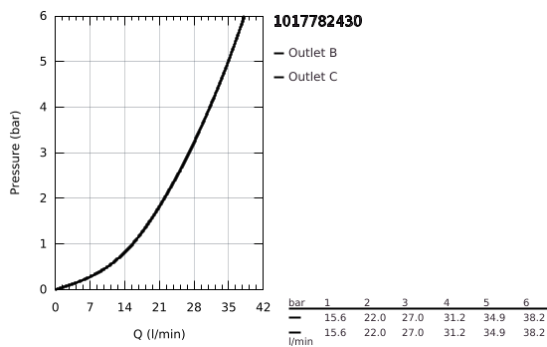

10 177 824 30 GROHE CUBE0 SINGLE-LEVER MIXER WITH 2-WAY DIVERTER

PRODUCT DESCRIPTION

- Colour: matte black
- trim set for GROHE Rapido SmartBox (35 604)
- GROHE SilkMove 46 mm ceramic cartridge
- FastFixation escutcheon with covered shaft sealing and covered fixing
- metal escutcheon, retroactively 6° adjustable
- automatic 2-way diverter
- metal lever
- without roughing-in set 35 600/35 604 (please order separately)
- outlet B = 27 l/min, outlet C = 27 l/min

10 177 824 30 GROHE CUBE SINGLE-LEVER MIXER WITH 2-WAY DIVERTER

SPARE PARTS, January 2023 – now

- 1: lever (Spare part-nr. 1063382430)
 - 2: escutcheon (Spare part-nr. 1047202430)
 - 3: Mounting plate (Spare part-nr. 48438000)
 - 4: cap (Spare part-nr. 1047192430)
 - 5: Diverter (Spare part-nr. 48634000)
 - 6: diverter knob (Spare part-nr. 1047212430)
 - 7: Cartridge (Spare part-nr. 46048000)
 - 8: Non-return valve (Spare part-nr. 49085000)
 - 9: Seal (Spare part-nr. 48360000)
 - 10: Temperature limiter (Spare part-nr. 46375000)*
 - 11: Backflow protection combination (Spare part-nr. 14055000)*
 - 12: Universal extension set single-lever mixers, 25 mm (Spare part-nr. 1405600)*
 - 13: diverter (Spare part-nr. 48635000)*
 - 14: Universal extension set single-lever mixers, 50 mm (Spare part-nr. 1405700)*
 - 15: diverter (Spare part-nr. 48636000)*
- * Optional accessories