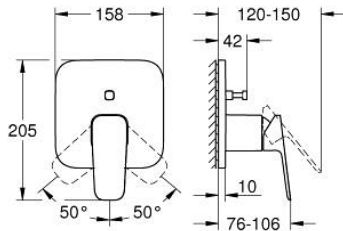

10 177 800 00 GROHE CUBE0 SINGLE-LEVER MIXER WITH 2-WAY DIVERTER

PRODUCT DESCRIPTION

- Colour: chrome
- trim set for GROHE Rapido SmartBox (35 604)
- GROHE SilkMove 46 mm ceramic cartridge
- GROHE FastFixation escutcheon with covered shaft sealing and covered fixing
- metal escutcheon, retroactively 6° adjustable
- automatic 2-way diverter
- metal lever
- without roughing-in set 35 600/35 604 (please order separately)
- outlet B = 27 l/min, outlet C = 27 l/min

10 177 800 00 GROHE CUBEO SINGLE-LEVER MIXER WITH 2-WAY DIVERTER

SPARE PARTS, January 2023 – now

- 1: lever (Spare part-nr. 1063380000)
 - 2: escutcheon (Spare part-nr. 1047200000)
 - 3: Mounting plate (Spare part-nr. 48438000)
 - 4: cap (Spare part-nr. 1047190000)
 - 5: Diverter (Spare part-nr. 48634000)
 - 6: diverter knob (Spare part-nr. 1047210000)
 - 7: Cartridge (Spare part-nr. 46048000)
 - 8: Non-return valve (Spare part-nr. 49085000)
 - 9: Seal (Spare part-nr. 48360000)
 - 10: Temperature limiter (Spare part-nr. 46375000)*
 - 11: Backflow protection combination (Spare part-nr. 14055000)*
 - 12: Universal extension set single-lever mixers, 25 mm (Spare part-nr. 1405600)*
 - 13: diverter (Spare part-nr. 48635000)*
 - 14: Universal extension set single-lever mixers, 50 mm (Spare part-nr. 1405700)*
 - 15: diverter (Spare part-nr. 48636000)*
- * Optional accessories