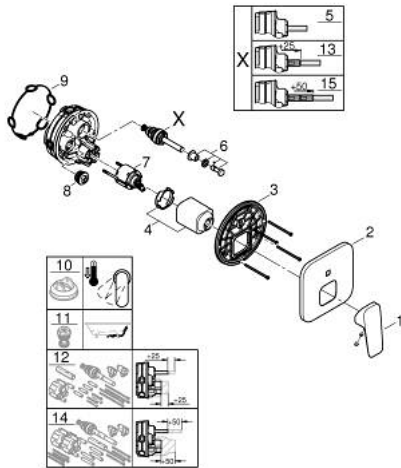

10 177 800 00 GROHE CUBE0 SINGLE-LEVER MIXER WITH 2-WAY DIVERTER

PRODUCT DESCRIPTION

- Colour: chrome
- trim set for GROHE Rapido SmartBox (35 604)
- GROHE SilkMove 46 mm ceramic cartridge
- GROHE FastFixation escutcheon with covered shaft sealing and covered fixing
- metal escutcheon, retroactively 6° adjustable
- automatic 2-way diverter
- metal lever
- without roughing-in set 35 600/35 604 (please order separately)
- outlet B = 27 l/min, outlet C = 27 l/min

10 177 800 00 GROHE CUBEO SINGLE-LEVER MIXER WITH 2-WAY DIVERTER

SPARE PARTS, January 2023 – now

- 1: lever (Spare part-nr. 1063380000)
 - 2: escutcheon (Spare part-nr. 1047200000)
 - 3: Mounting plate (Spare part-nr. 48438000)
 - 4: cap (Spare part-nr. 1047190000)
 - 5: Diverter (Spare part-nr. 48634000)
 - 6: diverter knob (Spare part-nr. 1047210000)
 - 7: Cartridge (Spare part-nr. 46048000)
 - 8: Non-return valve (Spare part-nr. 49085000)
 - 9: Seal (Spare part-nr. 48360000)
 - 10: Temperature limiter (Spare part-nr. 46375000)*
 - 11: Backflow protection combination (Spare part-nr. 14055000)*
 - 12: Universal extension set single-lever mixers, 25 mm (Spare part-nr. 1405600)*
 - 13: diverter (Spare part-nr. 48635000)*
 - 14: Universal extension set single-lever mixers, 50 mm (Spare part-nr. 1405700)*
 - 15: diverter (Spare part-nr. 48636000)*
- * Optional accessories