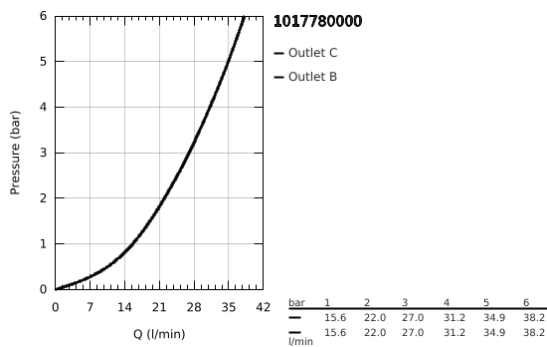

10 177 800 00 GROHE CUBE0 SINGLE-LEVER MIXER WITH 2-WAY DIVERTER

PRODUCT DESCRIPTION

- Colour: chrome
- trim set for GROHE Rapido SmartBox (35 604)
- GROHE SilkMove 46 mm ceramic cartridge
- GROHE FastFixation escutcheon with covered shaft sealing and covered fixing
- metal escutcheon, retroactively 6° adjustable
- automatic 2-way diverter
- metal lever
- without roughing-in set 35 600/35 604 (please order separately)
- outlet B = 27 l/min, outlet C = 27 l/min

10 177 800 00 GROHE CUBEO SINGLE-LEVER MIXER WITH 2-WAY DIVERTER

SPARE PARTS, January 2023 – now

- 1: lever (Spare part-nr. 1063380000)
 - 2: escutcheon (Spare part-nr. 1047200000)
 - 3: Mounting plate (Spare part-nr. 48438000)
 - 4: cap (Spare part-nr. 1047190000)
 - 5: Diverter (Spare part-nr. 48634000)
 - 6: diverter knob (Spare part-nr. 1047210000)
 - 7: Cartridge (Spare part-nr. 46048000)
 - 8: Non-return valve (Spare part-nr. 49085000)
 - 9: Seal (Spare part-nr. 48360000)
 - 10: Temperature limiter (Spare part-nr. 46375000)*
 - 11: Backflow protection combination (Spare part-nr. 14055000)*
 - 12: Universal extension set single-lever mixers, 25 mm (Spare part-nr. 1405600)*
 - 13: diverter (Spare part-nr. 48635000)*
 - 14: Universal extension set single-lever mixers, 50 mm (Spare part-nr. 1405700)*
 - 15: diverter (Spare part-nr. 48636000)*
- * Optional accessories