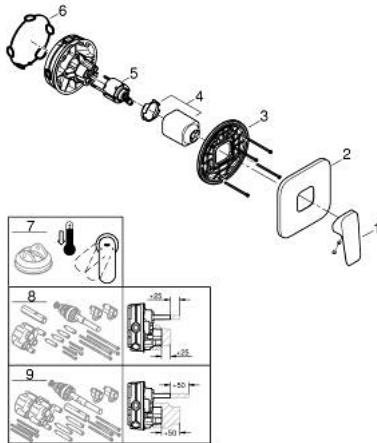

10 177 724 30 GROHE CUBE0 SINGLE-LEVER SHOWER MIXER

PRODUCT DESCRIPTION

- Colour: matte black
- trim set for GROHE Rapido SmartBox (35 604)
- GROHE SilkMove 46 mm ceramic cartridge
- GROHE FastFixation escutcheon with covered shaft sealing and covered fixing
- metal escutcheon, retroactively 6° adjustable
- metal lever
- without roughing-in set 35 600/35 604 (please order separately)
- outlet B or C = 30 l/min

10 177 724 30 GROHE CUBEO SINGLE-LEVER SHOWER MIXER

SPARE PARTS, January 2023 – now

- 1: lever (Spare part-nr. 1063382430)
 - 2: escutcheon (Spare part-nr. 1039642430)
 - 3: Mounting plate (Spare part-nr. 48441000)
 - 4: cap (Spare part-nr. 1047192430)
 - 5: Cartridge (Spare part-nr. 46048000)
 - 6: Seal (Spare part-nr. 48360000)
 - 7: Temperature limiter (Spare part-nr. 46375000)*
 - 8: Universal extension set single-lever mixers, 25 mm (Spare part-nr. 14056000)*
 - 9: Universal extension set single-lever mixers, 50 mm (Spare part-nr. 14057000)*
- * Optional accessories