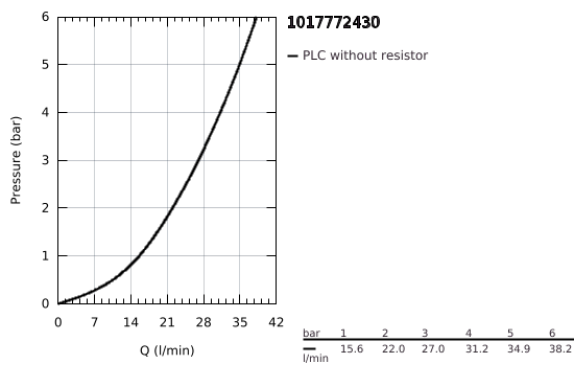

10 177 724 30 GROHE CUBE0 SINGLE-LEVER SHOWER MIXER

PRODUCT DESCRIPTION

- Colour: matte black
- trim set for GROHE Rapido SmartBox (35 604)
- GROHE SilkMove 46 mm ceramic cartridge
- GROHE FastFixation escutcheon with covered shaft sealing and covered fixing
- metal escutcheon, retroactively 6° adjustable
- metal lever
- without roughing-in set 35 600/35 604 (please order separately)
- outlet B or C = 30 l/min

10 177 724 30 GROHE CUBEO SINGLE-LEVER SHOWER MIXER

SPARE PARTS, January 2023 – now

- 1: lever (Spare part-nr. 1063382430)
 - 2: escutcheon (Spare part-nr. 1039642430)
 - 3: Mounting plate (Spare part-nr. 48441000)
 - 4: cap (Spare part-nr. 1047192430)
 - 5: Cartridge (Spare part-nr. 46048000)
 - 6: Seal (Spare part-nr. 48360000)
 - 7: Temperature limiter (Spare part-nr. 46375000)*
 - 8: Universal extension set single-lever mixers, 25 mm (Spare part-nr. 14056000)*
 - 9: Universal extension set single-lever mixers, 50 mm (Spare part-nr. 14057000)*
- * Optional accessories