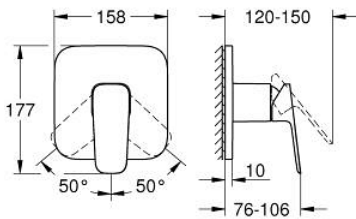

10 177 724 30 GROHE CUBE0 SINGLE-LEVER SHOWER MIXER

PRODUCT DESCRIPTION

- Colour: matte black
- trim set for GROHE Rapido SmartBox (35 604)
- GROHE SilkMove 46 mm ceramic cartridge
- GROHE FastFixation escutcheon with covered shaft sealing and covered fixing
- metal escutcheon, retroactively 6° adjustable
- metal lever
- without roughing-in set 35 600/35 604 (please order separately)
- outlet B or C = 30 l/min

10 177 724 30 GROHE CUBEO SINGLE-LEVER SHOWER MIXER

SPARE PARTS, January 2023 – now

- 1: lever (Spare part-nr. 1063382430)
 - 2: escutcheon (Spare part-nr. 1039642430)
 - 3: Mounting plate (Spare part-nr. 48441000)
 - 4: cap (Spare part-nr. 1047192430)
 - 5: Cartridge (Spare part-nr. 46048000)
 - 6: Seal (Spare part-nr. 48360000)
 - 7: Temperature limiter (Spare part-nr. 46375000)*
 - 8: Universal extension set single-lever mixers, 25 mm (Spare part-nr. 14056000)*
 - 9: Universal extension set single-lever mixers, 50 mm (Spare part-nr. 14057000)*
- * Optional accessories