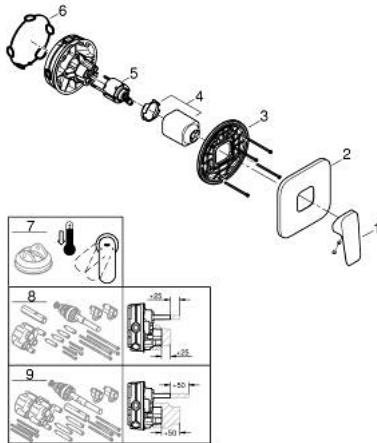

10 177 700 00 GROHE CUBE0 SINGLE-LEVER SHOWER MIXER

PRODUCT DESCRIPTION

- Colour: chrome
- trim set for GROHE Rapido SmartBox (35 604)
- GROHE SilkMove 46 mm ceramic cartridge
- FastFixation escutcheon with covered shaft sealing and covered fixing
- metal escutcheon, retroactively 6° adjustable
- metal lever
- without roughing-in set 35 600/35 604 (please order separately)
- outlet B or C = 30 l/min

10 177 700 00 GROHE CUBEO SINGLE-LEVER SHOWER MIXER

SPARE PARTS, January 2023 – now

- 1: lever (Spare part-nr. 1063380000)
 - 2: escutcheon (Spare part-nr. 1039640000)
 - 3: Mounting plate (Spare part-nr. 48441000)
 - 4: cap (Spare part-nr. 1047190000)
 - 5: Cartridge (Spare part-nr. 46048000)
 - 6: Seal (Spare part-nr. 48360000)
 - 7: Temperature limiter (Spare part-nr. 46375000)*
 - 8: Universal extension set single-lever mixers, 25 mm (Spare part-nr. 14056000)*
 - 9: Universal extension set single-lever mixers, 50 mm (Spare part-nr. 14057000)*
- * Optional accessories