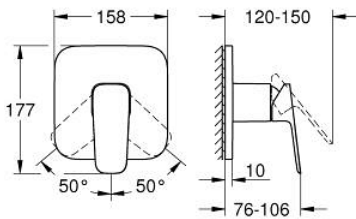

10 177 700 00 GROHE CUBE0 SINGLE-LEVER SHOWER MIXER

PRODUCT DESCRIPTION

- Colour: chrome
- trim set for GROHE Rapido SmartBox (35 604)
- GROHE SilkMove 46 mm ceramic cartridge
- FastFixation escutcheon with covered shaft sealing and covered fixing
- metal escutcheon, retroactively 6° adjustable
- metal lever
- without roughing-in set 35 600/35 604 (please order separately)
- outlet B or C = 30 l/min

10 177 700 00 GROHE CUBEO SINGLE-LEVER SHOWER MIXER

SPARE PARTS, January 2023 – now

- 1: lever (Spare part-nr. 1063380000)
 - 2: escutcheon (Spare part-nr. 1039640000)
 - 3: Mounting plate (Spare part-nr. 48441000)
 - 4: cap (Spare part-nr. 1047190000)
 - 5: Cartridge (Spare part-nr. 46048000)
 - 6: Seal (Spare part-nr. 48360000)
 - 7: Temperature limiter (Spare part-nr. 46375000)*
 - 8: Universal extension set single-lever mixers, 25 mm (Spare part-nr. 14056000)*
 - 9: Universal extension set single-lever mixers, 50 mm (Spare part-nr. 14057000)*
- * Optional accessories