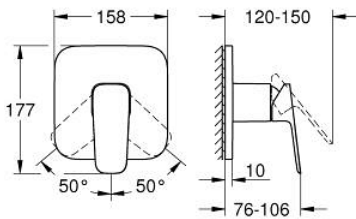

10 177 700 00 GROHE CUBE0 SINGLE-LEVER SHOWER MIXER

PRODUCT DESCRIPTION

- Colour: chrome
- trim set for GROHE Rapido SmartBox (35 604)
- GROHE SilkMove 46 mm ceramic cartridge
- GROHE FastFixation escutcheon with covered shaft sealing and covered fixing
- metal escutcheon, retroactively 6° adjustable
- metal lever
- without roughing-in set 35 600/35 604 (please order separately)
- outlet B or C = 30 l/min

10 177 700 00 GROHE CUBEO SINGLE-LEVER SHOWER MIXER

SPARE PARTS, January 2023 – now

- 1: lever (Spare part-nr. 1063380000)
 - 2: escutcheon (Spare part-nr. 1039640000)
 - 3: Mounting plate (Spare part-nr. 48441000)
 - 4: cap (Spare part-nr. 1047190000)
 - 5: Cartridge (Spare part-nr. 46048000)
 - 6: Seal (Spare part-nr. 48360000)
 - 7: Temperature limiter (Spare part-nr. 46375000)*
 - 8: Universal extension set single-lever mixers, 25 mm (Spare part-nr. 14056000)*
 - 9: Universal extension set single-lever mixers, 50 mm (Spare part-nr. 14057000)*
- * Optional accessories