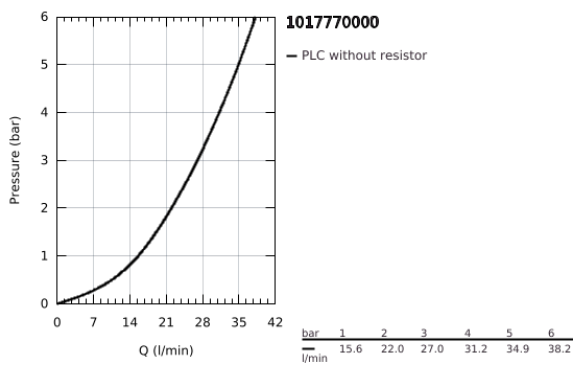

10 177 700 00 GROHE CUBE0 SINGLE-LEVER SHOWER MIXER

PRODUCT DESCRIPTION

- Colour: chrome
- trim set for GROHE Rapido SmartBox (35 604)
- GROHE SilkMove 46 mm ceramic cartridge
- GROHE FastFixation escutcheon with covered shaft sealing and covered fixing
- metal escutcheon, retroactively 6° adjustable
- metal lever
- without roughing-in set 35 600/35 604 (please order separately)
- outlet B or C = 30 l/min

10 177 700 00 GROHE CUBEO SINGLE-LEVER SHOWER MIXER

SPARE PARTS, January 2023 – now

- 1: lever (Spare part-nr. 1063380000)
 - 2: escutcheon (Spare part-nr. 1039640000)
 - 3: Mounting plate (Spare part-nr. 48441000)
 - 4: cap (Spare part-nr. 1047190000)
 - 5: Cartridge (Spare part-nr. 46048000)
 - 6: Seal (Spare part-nr. 48360000)
 - 7: Temperature limiter (Spare part-nr. 46375000)*
 - 8: Universal extension set single-lever mixers, 25 mm (Spare part-nr. 14056000)*
 - 9: Universal extension set single-lever mixers, 50 mm (Spare part-nr. 14057000)*
- * Optional accessories