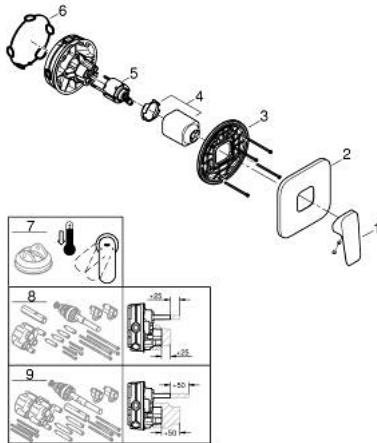

10 177 700 00 GROHE CUBE0 SINGLE-LEVER SHOWER MIXER

PRODUCT DESCRIPTION

- Colour: chrome
- trim set for GROHE Rapido SmartBox (35 604)
- GROHE SilkMove 46 mm ceramic cartridge
- GROHE FastFixation escutcheon with covered shaft sealing and covered fixing
- metal escutcheon, retroactively 6° adjustable
- metal lever
- without roughing-in set 35 600/35 604 (please order separately)
- outlet B or C = 30 l/min

10 177 700 00 GROHE CUBEO SINGLE-LEVER SHOWER MIXER

SPARE PARTS, January 2023 – now

- 1: lever (Spare part-nr. 1063380000)
 - 2: escutcheon (Spare part-nr. 1039640000)
 - 3: Mounting plate (Spare part-nr. 48441000)
 - 4: cap (Spare part-nr. 1047190000)
 - 5: Cartridge (Spare part-nr. 46048000)
 - 6: Seal (Spare part-nr. 48360000)
 - 7: Temperature limiter (Spare part-nr. 46375000)*
 - 8: Universal extension set single-lever mixers, 25 mm (Spare part-nr. 14056000)*
 - 9: Universal extension set single-lever mixers, 50 mm (Spare part-nr. 14057000)*
- * Optional accessories