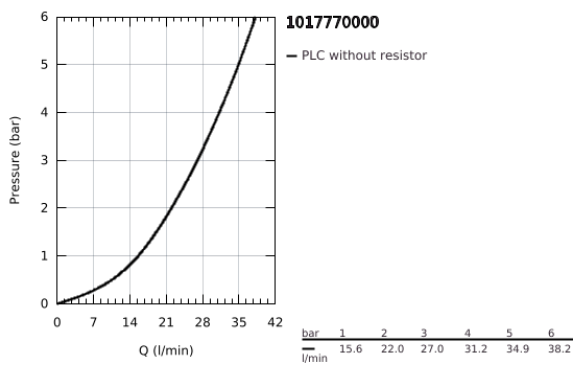

10 177 700 00 GROHE CUBE0 SINGLE-LEVER SHOWER MIXER

PRODUCT DESCRIPTION

- Colour: chrome
- trim set for GROHE Rapido SmartBox (35 604)
- GROHE SilkMove 46 mm ceramic cartridge
- FastFixation escutcheon with covered shaft sealing and covered fixing
- metal escutcheon, retroactively 6° adjustable
- metal lever
- without roughing-in set 35 600/35 604 (please order separately)
- outlet B or C = 30 l/min

10 177 700 00 GROHE CUBEO SINGLE-LEVER SHOWER MIXER

SPARE PARTS, January 2023 – now

- 1: lever (Spare part-nr. 1063380000)
 - 2: escutcheon (Spare part-nr. 1039640000)
 - 3: Mounting plate (Spare part-nr. 48441000)
 - 4: cap (Spare part-nr. 1047190000)
 - 5: Cartridge (Spare part-nr. 46048000)
 - 6: Seal (Spare part-nr. 48360000)
 - 7: Temperature limiter (Spare part-nr. 46375000)*
 - 8: Universal extension set single-lever mixers, 25 mm (Spare part-nr. 14056000)*
 - 9: Universal extension set single-lever mixers, 50 mm (Spare part-nr. 14057000)*
- * Optional accessories