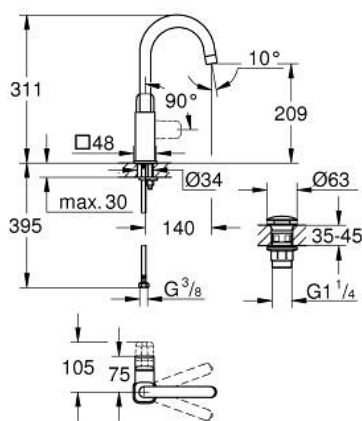

10 177 124 30 **GROHE CUBE0 SINGLE-LEVER BASIN MIXER 1/2"**
L-SIZE

PRODUCT DESCRIPTION

- Colour: matte black
- single hole installation
- metal lever
- GROHE SilkMove 28 mm ceramic cartridge
- EcoMode - cold water flow in mid-lever position saves energy
- with temperature limiter
- GROHE EcoJoy - less water, perfect flow
- maximum flow rate (at 3 bar): 5 l/min
- swivel tubular spout
- GROHE FastFixation installation system
- smooth body with push-open waste set 1 1/4"
- flexible connection hoses
- professional edition

10 177 124 30 **GROHE CUBE0 SINGLE-LEVER BASIN MIXER 1/2"**
L-SIZE

SPARE PARTS, January 2023 – now

- 1: lever (Spare part-nr. 1096322430)
 - 2: Cap (Spare part-nr. 465812430)
 - 3: Fitting ring (Spare part-nr. 07419000)
 - 4: cartridge (Spare part-nr. 1096369990)
 - 5: spout (Spare part-nr. 1096332430)
 - 6: Shank mounting kit (Spare part-nr. 46671000)
 - 7: Waste set with push-open plug (Spare part-nr. 658072430)
 - 8: Mounting wrench (Spare part-nr. 19017000)*
- * Optional accessories