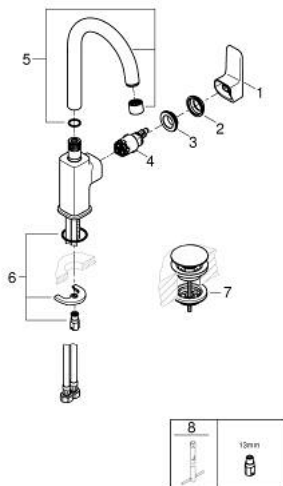

10 177 124 30 **GROHE CUBE0 SINGLE-LEVER BASIN MIXER 1/2"**
L-SIZE

PRODUCT DESCRIPTION

- Colour: matte black
- single hole installation
- metal lever
- GROHE SilkMove 28 mm ceramic cartridge
- EcoMode - cold water flow in mid-lever position saves energy
- with temperature limiter
- GROHE EcoJoy - less water, perfect flow
- maximum flow rate (at 3 bar): 5 l/min
- swivel tubular spout
- GROHE FastFixation installation system
- smooth body with push-open waste set 1 1/4"
- flexible connection hoses
- professional edition

10 177 124 30 **GROHE CUBE0 SINGLE-LEVER BASIN MIXER 1/2"**
L-SIZE

SPARE PARTS, January 2023 – now

- 1: lever (Spare part-nr. 1096322430)
 - 2: Cap (Spare part-nr. 465812430)
 - 3: Fitting ring (Spare part-nr. 07419000)
 - 4: cartridge (Spare part-nr. 1096369990)
 - 5: spout (Spare part-nr. 1096332430)
 - 6: Shank mounting kit (Spare part-nr. 46671000)
 - 7: Waste set with push-open plug (Spare part-nr. 658072430)
 - 8: Mounting wrench (Spare part-nr. 19017000)*
- * Optional accessories