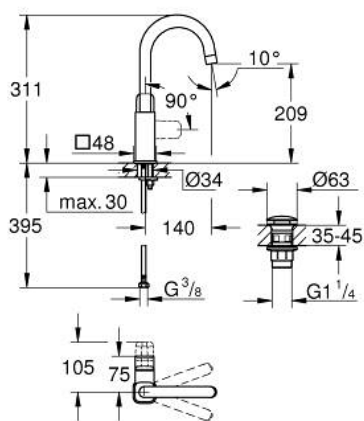

10 177 100 00 **GROHE CUBE0 SINGLE-LEVER BASIN MIXER 1/2"**  
**L-SIZE**

**PRODUCT DESCRIPTION**

- Colour: chrome
- single hole installation
- metal lever
- GROHE SilkMove 28 mm ceramic cartridge
- EcoMode - cold water flow in mid-lever position saves energy
- with temperature limiter
- GROHE LongLife finish
- GROHE EcoJoy - less water, perfect flow
- maximum flow rate (at 3 bar): 5 l/min
- swivel tubular spout
- GROHE FastFixation installation system
- smooth body with push-open waste set 1 1/4"
- flexible connection hoses
- professional edition

10 177 100 00 **GROHE CUBEO SINGLE-LEVER BASIN MIXER 1/2"**  
**L-SIZE**

**SPARE PARTS**, January 2023 – now

- 1: lever (Spare part-nr. 1096320000)
  - 2: Cap (Spare part-nr. 46581000)
  - 3: Fitting ring (Spare part-nr. 07419000)
  - 4: cartridge (Spare part-nr. 1096369990)
  - 5: spout (Spare part-nr. 1096330000)
  - 6: Shank mounting kit (Spare part-nr. 46671000)
  - 7: Waste set with push-open plug (Spare part-nr. 65807000)
  - 8: Mounting wrench (Spare part-nr. 19017000)\*
- \* Optional accessories