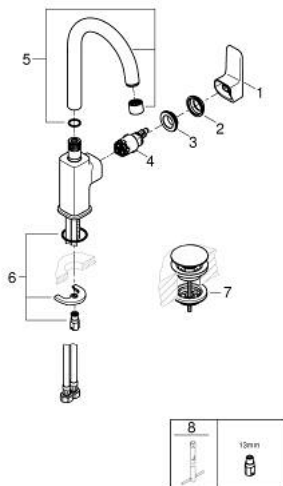

10 177 100 00 **GROHE CUBE0 SINGLE-LEVER BASIN MIXER 1/2"**  
**L-SIZE**

**PRODUCT DESCRIPTION**

- Colour: chrome
- single hole installation
- metal lever
- GROHE SilkMove 28 mm ceramic cartridge
- EcoMode - cold water flow in mid-lever position saves energy
- with temperature limiter
- GROHE LongLife finish
- GROHE EcoJoy - less water, perfect flow
- maximum flow rate (at 3 bar): 5 l/min
- swivel tubular spout
- GROHE FastFixation installation system
- smooth body with push-open waste set 1 1/4"
- flexible connection hoses
- professional edition

10 177 100 00 **GROHE CUBEO SINGLE-LEVER BASIN MIXER 1/2"**  
**L-SIZE**

**SPARE PARTS**, January 2023 – now

- 1: lever (Spare part-nr. 1096320000)
  - 2: Cap (Spare part-nr. 46581000)
  - 3: Fitting ring (Spare part-nr. 07419000)
  - 4: cartridge (Spare part-nr. 1096369990)
  - 5: spout (Spare part-nr. 1096330000)
  - 6: Shank mounting kit (Spare part-nr. 46671000)
  - 7: Waste set with push-open plug (Spare part-nr. 65807000)
  - 8: Mounting wrench (Spare part-nr. 19017000)\*
- \* Optional accessories