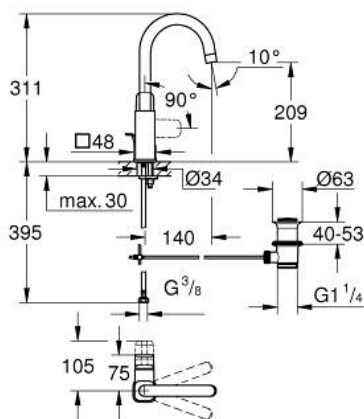

10 176 724 30 **GROHE CUBE0 SINGLE-LEVER BASIN MIXER 1/2"**
L-SIZE

PRODUCT DESCRIPTION

- Colour: matte black
- single hole installation
- metal lever
- GROHE SilkMove 28 mm ceramic cartridge
- EcoMode - cold water flow in mid-lever position saves energy
- with temperature limiter
- GROHE EcoJoy - less water, perfect flow
- maximum flow rate (at 3 bar): 5 l/min
- swivel tubular spout
- GROHE FastFixation installation system
- pop-up waste set 1 1/4"
- flexible connection hoses

10 176 724 30 **GROHE CUBEO SINGLE-LEVER BASIN MIXER 1/2"**
L-SIZE

SPARE PARTS, January 2023 – now

- 1: lever (Spare part-nr. 1096322430)
- 2: Cap (Spare part-nr. 465812430)
- 3: Fitting ring (Spare part-nr. 07419000)
- 4: cartridge (Spare part-nr. 1096369990)
- 5: spout (Spare part-nr. 1096332430)
- 6: lift rod (Spare part-nr. 659362430)
- 7: Shank mounting kit (Spare part-nr. 46671000)
- 8: Waste set 1 1/4" (Spare part-nr. 289102430)
- 8.1: Plug (Spare part-nr. 071822430)
- 8.2: Eccentric rod (Spare part-nr. 07052000)
- 9: Mounting wrench (Spare part-nr. 19017000)*
- 10: Eccentric rod (Spare part-nr. 07341000)*