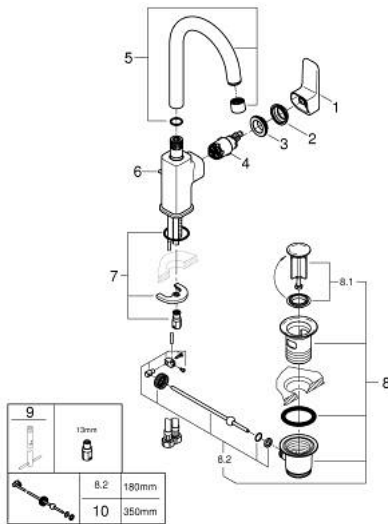

10 176 724 30 **GROHE CUBE0 SINGLE-LEVER BASIN MIXER 1/2"**
L-SIZE

PRODUCT DESCRIPTION

- Colour: matte black
- single hole installation
- metal lever
- GROHE SilkMove 28 mm ceramic cartridge
- EcoMode - cold water flow in mid-lever position saves energy
- with temperature limiter
- GROHE EcoJoy - less water, perfect flow
- maximum flow rate (at 3 bar): 5 l/min
- swivel tubular spout
- GROHE FastFixation installation system
- pop-up waste set 1 1/4"
- flexible connection hoses

10 176 724 30 **GROHE CUBEO SINGLE-LEVER BASIN MIXER 1/2"**
L-SIZE

SPARE PARTS, January 2023 – now

- 1: lever (Spare part-nr. 1096322430)
- 2: Cap (Spare part-nr. 465812430)
- 3: Fitting ring (Spare part-nr. 07419000)
- 4: cartridge (Spare part-nr. 1096369990)
- 5: spout (Spare part-nr. 1096332430)
- 6: lift rod (Spare part-nr. 659362430)
- 7: Shank mounting kit (Spare part-nr. 46671000)
- 8: Waste set 1 1/4" (Spare part-nr. 289102430)
- 8.1: Plug (Spare part-nr. 071822430)
- 8.2: Eccentric rod (Spare part-nr. 07052000)
- 9: Mounting wrench (Spare part-nr. 19017000)*
- 10: Eccentric rod (Spare part-nr. 07341000)*