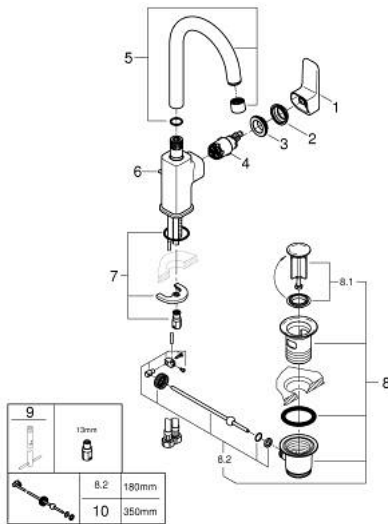

10 176 700 00 **GROHE CUBE0 SINGLE-LEVER BASIN MIXER 1/2"**
L-SIZE

PRODUCT DESCRIPTION

- Colour: chrome
- single hole installation
- metal lever
- GROHE SilkMove 28 mm ceramic cartridge
- EcoMode - cold water flow in mid-lever position saves energy
- with temperature limiter
- GROHE LongLife finish
- GROHE EcoJoy - less water, perfect flow
- maximum flow rate (at 3 bar): 5 l/min
- swivel tubular spout
- GROHE FastFixation installation system
- pop-up waste set 1 1/4"
- flexible connection hoses

10 176 700 00 **GROHE CUBEO SINGLE-LEVER BASIN MIXER 1/2"**
L-SIZE

SPARE PARTS, January 2023 – now

- 1: lever (Spare part-nr. 1096320000)
- 2: Cap (Spare part-nr. 46581000)
- 3: Fitting ring (Spare part-nr. 07419000)
- 4: cartridge (Spare part-nr. 1096369990)
- 5: spout (Spare part-nr. 1096330000)
- 6: lift rod US (Spare part-nr. 65936000)
- 7: Shank mounting kit (Spare part-nr. 46671000)
- 8: Waste set 1 1/4" (Spare part-nr. 28910000)
- 8.1: Plug (Spare part-nr. 07182000)
- 8.2: Eccentric rod (Spare part-nr. 07052000)
- 9: Mounting wrench (Spare part-nr. 19017000)*
- 10: Eccentric rod (Spare part-nr. 07341000)*