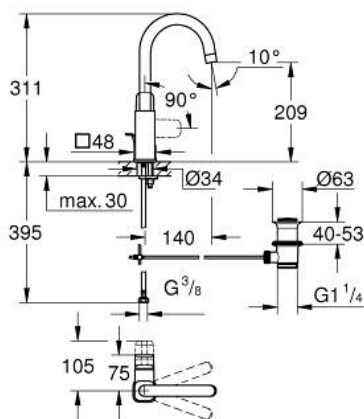

10 176 700 00 **GROHE CUBE0 SINGLE-LEVER BASIN MIXER 1/2"**
L-SIZE

PRODUCT DESCRIPTION

- Colour: chrome
- single hole installation
- metal lever
- GROHE SilkMove 28 mm ceramic cartridge
- EcoMode - cold water flow in mid-lever position saves energy
- with temperature limiter
- GROHE LongLife finish
- GROHE EcoJoy - less water, perfect flow
- maximum flow rate (at 3 bar): 5 l/min
- swivel tubular spout
- GROHE FastFixation installation system
- pop-up waste set 1 1/4"
- flexible connection hoses

10 176 700 00 **GROHE CUBEO SINGLE-LEVER BASIN MIXER 1/2"**
L-SIZE

SPARE PARTS, January 2023 – now

- 1: lever (Spare part-nr. 1096320000)
- 2: Cap (Spare part-nr. 46581000)
- 3: Fitting ring (Spare part-nr. 07419000)
- 4: cartridge (Spare part-nr. 1096369990)
- 5: spout (Spare part-nr. 1096330000)
- 6: lift rod US (Spare part-nr. 65936000)
- 7: Shank mounting kit (Spare part-nr. 46671000)
- 8: Waste set 1 1/4" (Spare part-nr. 28910000)
- 8.1: Plug (Spare part-nr. 07182000)
- 8.2: Eccentric rod (Spare part-nr. 07052000)
- 9: Mounting wrench (Spare part-nr. 19017000)*
- 10: Eccentric rod (Spare part-nr. 07341000)*