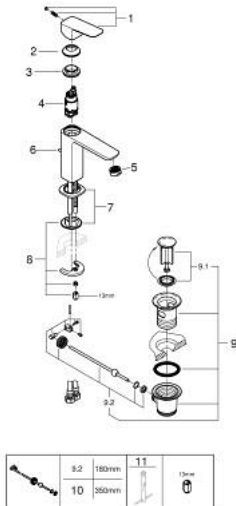

10 175 824 30 **GROHE CUBE0 SINGLE-LEVER BASIN MIXER 1/2"**  
**M-SIZE**

**PRODUCT DESCRIPTION**

- Colour: matte black
- single hole installation
- metal lever
- GROHE SilkMove 28 mm ceramic cartridge
- EcoMode - cold water flow in mid-lever position saves energy
- adjustable flow rate limiter
- with temperature limiter
- Low Flow Rate for exceptional efficiency
- maximum flow rate (at 3 bar): 3.5 l/min
- GROHE FastFixation installation system
- pop-up waste set 1 1/4"
- flexible connection hoses

10 175 824 30 **GROHE CUBEO SINGLE-LEVER BASIN MIXER 1/2"**  
**M-SIZE**

**SPARE PARTS**, January 2023 – now

- 1: lever (Spare part-nr. 1060182430)
- 2: Cap (Spare part-nr. 465812430)
- 3: Fitting ring (Spare part-nr. 07419000)
- 4: Cubeo Cartridge (Spare part-nr. 1060179990)
- 5: Mousseur (Spare part-nr. 481592430)
- 6: lift rod (Spare part-nr. 659362430)
- 7: Cubeo Rosette (Spare part-nr. 1060152430)
- 8: Shank mounting kit (Spare part-nr. 46645000)
- 9: Waste set 1 1/4" (Spare part-nr. 289102430)
- 9.1: Plug (Spare part-nr. 071822430)
- 9.2: Eccentric rod (Spare part-nr. 07052000)
- 10: Eccentric rod (Spare part-nr. 07341000)\*
- 11: Mounting wrench (Spare part-nr. 19017000)\*