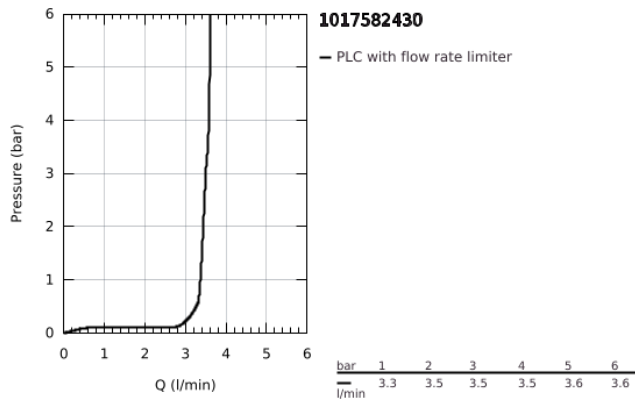

10 175 824 30 **GROHE CUBE0 SINGLE-LEVER BASIN MIXER 1/2"**  
**M-SIZE**

**PRODUCT DESCRIPTION**

- Colour: matte black
- single hole installation
- metal lever
- GROHE SilkMove 28 mm ceramic cartridge
- EcoMode - cold water flow in mid-lever position saves energy
- adjustable flow rate limiter
- with temperature limiter
- Low Flow Rate for exceptional efficiency
- maximum flow rate (at 3 bar): 3.5 l/min
- GROHE FastFixation installation system
- pop-up waste set 1 1/4"
- flexible connection hoses

10 175 824 30 **GROHE CUBEO SINGLE-LEVER BASIN MIXER 1/2"**  
**M-SIZE**

**SPARE PARTS**, January 2023 – now

- 1: lever (Spare part-nr. 1060182430)
- 2: Cap (Spare part-nr. 465812430)
- 3: Fitting ring (Spare part-nr. 07419000)
- 4: Cubeo Cartridge (Spare part-nr. 1060179990)
- 5: Mousseur (Spare part-nr. 481592430)
- 6: lift rod (Spare part-nr. 659362430)
- 7: Cubeo Rosette (Spare part-nr. 1060152430)
- 8: Shank mounting kit (Spare part-nr. 46645000)
- 9: Waste set 1 1/4" (Spare part-nr. 289102430)
- 9.1: Plug (Spare part-nr. 071822430)
- 9.2: Eccentric rod (Spare part-nr. 07052000)
- 10: Eccentric rod (Spare part-nr. 07341000)\*
- 11: Mounting wrench (Spare part-nr. 19017000)\*