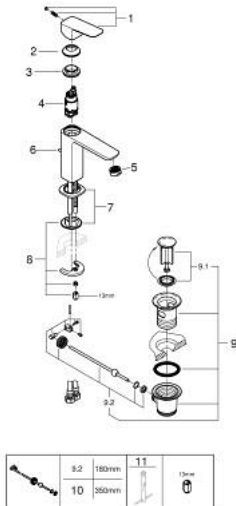

10 175 800 00 **GROHE CUBE0 SINGLE-LEVER BASIN MIXER 1/2"**  
**M-SIZE**

**PRODUCT DESCRIPTION**

- Colour: chrome
- single hole installation
- metal lever
- GROHE SilkMove 28 mm ceramic cartridge
- EcoMode - cold water flow in mid-lever position saves energy
- adjustable flow rate limiter
- with temperature limiter
- GROHE LongLife finish
- Low Flow Rate for exceptional efficiency
- maximum flow rate (at 3 bar): 3.5 l/min
- GROHE FastFixation installation system
- pop-up waste set 1 1/4"
- flexible connection hoses

10 175 800 00 **GROHE CUBEO SINGLE-LEVER BASIN MIXER 1/2"**  
**M-SIZE**

**SPARE PARTS**, January 2023 – now

- 1: CUBEO Lever (Spare part-nr. 1060180000)
- 2: Cap (Spare part-nr. 46581000)
- 3: Fitting ring (Spare part-nr. 07419000)
- 4: CUBEO Cartridge (Spare part-nr. 1060179990)
- 5: Mousseur (Spare part-nr. 48159000)
- 6: Lift rod (Spare part-nr. 65936PD0)
- 7: CUBEO Rosette (Spare part-nr. 1060150000)
- 8: Shank mounting kit (Spare part-nr. 46645000)
- 9: Waste set 1 1/4" (Spare part-nr. 28910000)
- 9.1: Plug (Spare part-nr. 07182000)
- 9.2: Eccentric rod (Spare part-nr. 07052000)
- 10: Eccentric rod (Spare part-nr. 07341000)\*
- 11: Mounting wrench (Spare part-nr. 19017000)\*