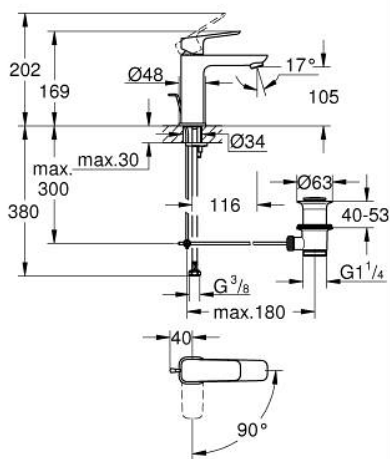

10 175 800 00 **GROHE CUBE0 SINGLE-LEVER BASIN MIXER 1/2"**  
**M-SIZE**

**PRODUCT DESCRIPTION**

- Colour: chrome
- single hole installation
- metal lever
- GROHE SilkMove 28 mm ceramic cartridge
- EcoMode - cold water flow in mid-lever position saves energy
- adjustable flow rate limiter
- with temperature limiter
- GROHE LongLife finish
- Low Flow Rate for exceptional efficiency
- maximum flow rate (at 3 bar): 3.5 l/min
- GROHE FastFixation installation system
- pop-up waste set 1 1/4"
- flexible connection hoses

10 175 800 00 **GROHE CUBEO SINGLE-LEVER BASIN MIXER 1/2"**  
**M-SIZE**

**SPARE PARTS**, January 2023 – now

- 1: CUBEO Lever (Spare part-nr. 1060180000)
- 2: Cap (Spare part-nr. 46581000)
- 3: Fitting ring (Spare part-nr. 07419000)
- 4: CUBEO Cartridge (Spare part-nr. 1060179990)
- 5: Mousseur (Spare part-nr. 48159000)
- 6: Lift rod (Spare part-nr. 65936PD0)
- 7: CUBEO Rosette (Spare part-nr. 1060150000)
- 8: Shank mounting kit (Spare part-nr. 46645000)
- 9: Waste set 1 1/4" (Spare part-nr. 28910000)
- 9.1: Plug (Spare part-nr. 07182000)
- 9.2: Eccentric rod (Spare part-nr. 07052000)
- 10: Eccentric rod (Spare part-nr. 07341000)\*
- 11: Mounting wrench (Spare part-nr. 19017000)\*