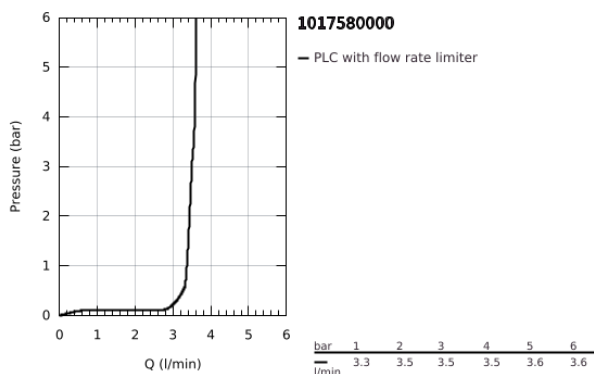

10 175 800 00 **GROHE CUBE0 SINGLE-LEVER BASIN MIXER 1/2"**  
**M-SIZE**

**PRODUCT DESCRIPTION**

- Colour: chrome
- single hole installation
- metal lever
- GROHE SilkMove 28 mm ceramic cartridge
- EcoMode - cold water flow in mid-lever position saves energy
- adjustable flow rate limiter
- with temperature limiter
- GROHE LongLife finish
- Low Flow Rate for exceptional efficiency
- maximum flow rate (at 3 bar): 3.5 l/min
- GROHE FastFixation installation system
- pop-up waste set 1 1/4"
- flexible connection hoses

10 175 800 00 **GROHE CUBEO SINGLE-LEVER BASIN MIXER 1/2"**  
**M-SIZE**

**SPARE PARTS**, January 2023 – now

- 1: CUBEO Lever (Spare part-nr. 1060180000)
- 2: Cap (Spare part-nr. 46581000)
- 3: Fitting ring (Spare part-nr. 07419000)
- 4: CUBEO Cartridge (Spare part-nr. 1060179990)
- 5: Mousseur (Spare part-nr. 48159000)
- 6: Lift rod (Spare part-nr. 65936PD0)
- 7: CUBEO Rosette (Spare part-nr. 1060150000)
- 8: Shank mounting kit (Spare part-nr. 46645000)
- 9: Waste set 1 1/4" (Spare part-nr. 28910000)
- 9.1: Plug (Spare part-nr. 07182000)
- 9.2: Eccentric rod (Spare part-nr. 07052000)
- 10: Eccentric rod (Spare part-nr. 07341000)\*
- 11: Mounting wrench (Spare part-nr. 19017000)\*