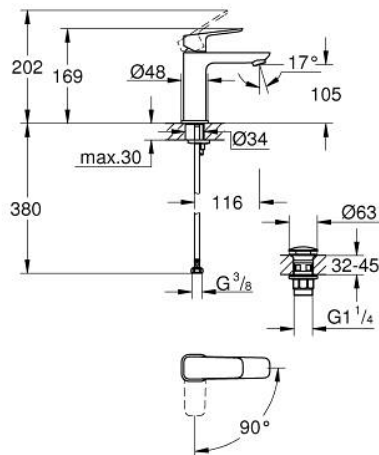

10 175 724 30 **GROHE CUBE0 SINGLE-LEVER BASIN MIXER 1/2"**
M-SIZE

PRODUCT DESCRIPTION

- Colour: matte black
- single hole installation
- metal lever
- GROHE SilkMove 28 mm ceramic cartridge
- EcoMode - cold water flow in mid-lever position saves energy
- adjustable flow rate limiter
- with temperature limiter
- GROHE EcoJoy - less water, perfect flow
- maximum flow rate (at 3 bar): 5 l/min
- GROHE FastFixation installation system
- smooth body with push-open waste set 1 1/4"
- flexible connection hoses

10 175 724 30 GROHE CUBEO SINGLE-LEVER BASIN MIXER 1/2" M-SIZE

SPARE PARTS, January 2023 – now

- 1: lever (Spare part-nr. 1060182430)
 - 2: Cap (Spare part-nr. 465812430)
 - 3: Fitting ring (Spare part-nr. 07419000)
 - 4: Cubeo Cartridge (Spare part-nr. 1060179990)
 - 5: Mousseur (Spare part-nr. 481592430)
 - 6: Cubeo Rosette (Spare part-nr. 1060152430)
 - 7: Shank mounting kit (Spare part-nr. 46249000)
 - 8: Waste set with push-open plug (Spare part-nr. 658072430)
 - 9: Mounting wrench (Spare part-nr. 19017000)*
- * Optional accessories