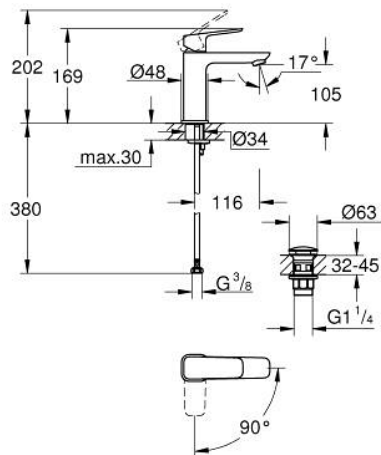

10 175 724 30 **GROHE CUBE0 SINGLE-LEVER BASIN MIXER 1/2"**  
**M-SIZE**

**PRODUCT DESCRIPTION**

- Colour: matte black
- single hole installation
- metal lever
- GROHE SilkMove 28 mm ceramic cartridge
- OpenCold - cold water flow in mid-lever position
- adjustable flow rate limiter
- with temperature limiter
- AquaCalibrator
- maximum flow rate (at 3 bar): 5 l/min
- FastFixation installation system
- smooth body with push-open waste set 1 1/4"
- flexible connection hoses

10 175 724 30 **GROHE CUBEO SINGLE-LEVER BASIN MIXER 1/2"**  
**M-SIZE**

**SPARE PARTS**, January 2023 – now

- 1: lever (Spare part-nr. 1060182430)
  - 2: Cap (Spare part-nr. 465812430)
  - 3: Fitting ring (Spare part-nr. 07419000)
  - 4: Cubeo Cartridge (Spare part-nr. 1060179990)
  - 5: Mousseur (Spare part-nr. 481592430)
  - 6: Cubeo Rosette (Spare part-nr. 1060152430)
  - 7: Shank mounting kit (Spare part-nr. 46249000)
  - 8: Waste set with push-open plug (Spare part-nr. 658072430)
  - 9: Mounting wrench (Spare part-nr. 19017000)\*
- \* Optional accessories