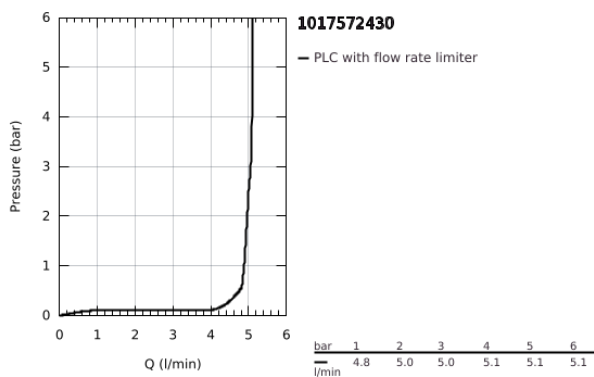

10 175 724 30 **GROHE CUBE0 SINGLE-LEVER BASIN MIXER 1/2"**  
**M-SIZE**

**PRODUCT DESCRIPTION**

- Colour: matte black
- single hole installation
- metal lever
- GROHE SilkMove 28 mm ceramic cartridge
- OpenCold - cold water flow in mid-lever position
- adjustable flow rate limiter
- with temperature limiter
- AquaCalibrator
- maximum flow rate (at 3 bar): 5 l/min
- FastFixation installation system
- smooth body with push-open waste set 1 1/4"
- flexible connection hoses

10 175 724 30 **GROHE CUBEO SINGLE-LEVER BASIN MIXER 1/2"**  
**M-SIZE**

**SPARE PARTS**, January 2023 – now

- 1: lever (Spare part-nr. 1060182430)
  - 2: Cap (Spare part-nr. 465812430)
  - 3: Fitting ring (Spare part-nr. 07419000)
  - 4: Cubeo Cartridge (Spare part-nr. 1060179990)
  - 5: Mousseur (Spare part-nr. 481592430)
  - 6: Cubeo Rosette (Spare part-nr. 1060152430)
  - 7: Shank mounting kit (Spare part-nr. 46249000)
  - 8: Waste set with push-open plug (Spare part-nr. 658072430)
  - 9: Mounting wrench (Spare part-nr. 19017000)\*
- \* Optional accessories