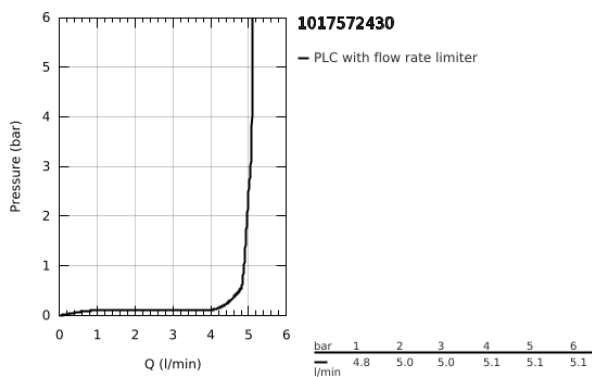

10 175 724 30 **GROHE CUBE0 SINGLE-LEVER BASIN MIXER 1/2"**
M-SIZE

PRODUCT DESCRIPTION

- Colour: matte black
- single hole installation
- metal lever
- GROHE SilkMove 28 mm ceramic cartridge
- EcoMode - cold water flow in mid-lever position saves energy
- adjustable flow rate limiter
- with temperature limiter
- GROHE EcoJoy - less water, perfect flow
- maximum flow rate (at 3 bar): 5 l/min
- GROHE FastFixation installation system
- smooth body with push-open waste set 1 1/4"
- flexible connection hoses

10 175 724 30 GROHE CUBEO SINGLE-LEVER BASIN MIXER 1/2" M-SIZE

SPARE PARTS, January 2023 – now

- 1: lever (Spare part-nr. 1060182430)
 - 2: Cap (Spare part-nr. 465812430)
 - 3: Fitting ring (Spare part-nr. 07419000)
 - 4: Cubeo Cartridge (Spare part-nr. 1060179990)
 - 5: Mousseur (Spare part-nr. 481592430)
 - 6: Cubeo Rosette (Spare part-nr. 1060152430)
 - 7: Shank mounting kit (Spare part-nr. 46249000)
 - 8: Waste set with push-open plug (Spare part-nr. 658072430)
 - 9: Mounting wrench (Spare part-nr. 19017000)*
- * Optional accessories