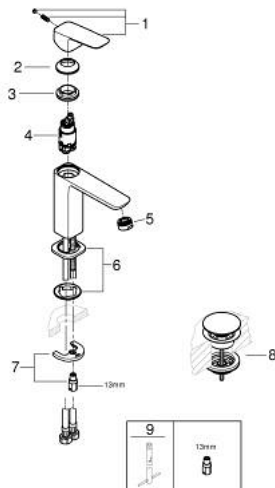

10 175 724 30 **GROHE CUBE0 SINGLE-LEVER BASIN MIXER 1/2"**
M-SIZE

PRODUCT DESCRIPTION

- Colour: matte black
- single hole installation
- metal lever
- GROHE SilkMove 28 mm ceramic cartridge
- EcoMode - cold water flow in mid-lever position saves energy
- adjustable flow rate limiter
- with temperature limiter
- GROHE EcoJoy - less water, perfect flow
- maximum flow rate (at 3 bar): 5 l/min
- GROHE FastFixation installation system
- smooth body with push-open waste set 1 1/4"
- flexible connection hoses

10 175 724 30 GROHE CUBEO SINGLE-LEVER BASIN MIXER 1/2" M-SIZE

SPARE PARTS, January 2023 – now

- 1: lever (Spare part-nr. 1060182430)
 - 2: Cap (Spare part-nr. 465812430)
 - 3: Fitting ring (Spare part-nr. 07419000)
 - 4: Cubeo Cartridge (Spare part-nr. 1060179990)
 - 5: Mousseur (Spare part-nr. 481592430)
 - 6: Cubeo Rosette (Spare part-nr. 1060152430)
 - 7: Shank mounting kit (Spare part-nr. 46249000)
 - 8: Waste set with push-open plug (Spare part-nr. 658072430)
 - 9: Mounting wrench (Spare part-nr. 19017000)*
- * Optional accessories