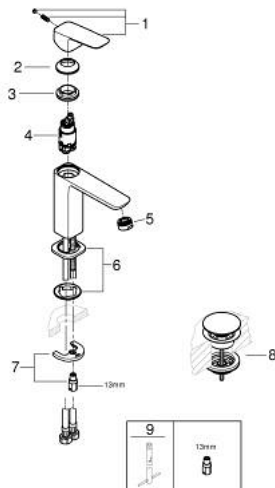

10 175 724 30 **GROHE CUBE0 SINGLE-LEVER BASIN MIXER 1/2"**  
**M-SIZE**

**PRODUCT DESCRIPTION**

- Colour: matte black
- single hole installation
- metal lever
- GROHE SilkMove 28 mm ceramic cartridge
- OpenCold - cold water flow in mid-lever position
- adjustable flow rate limiter
- with temperature limiter
- AquaCalibrator
- maximum flow rate (at 3 bar): 5 l/min
- FastFixation installation system
- smooth body with push-open waste set 1 1/4"
- flexible connection hoses

10 175 724 30 **GROHE CUBEO SINGLE-LEVER BASIN MIXER 1/2"**  
**M-SIZE**

**SPARE PARTS**, January 2023 – now

- 1: lever (Spare part-nr. 1060182430)
  - 2: Cap (Spare part-nr. 465812430)
  - 3: Fitting ring (Spare part-nr. 07419000)
  - 4: Cubeo Cartridge (Spare part-nr. 1060179990)
  - 5: Mousseur (Spare part-nr. 481592430)
  - 6: Cubeo Rosette (Spare part-nr. 1060152430)
  - 7: Shank mounting kit (Spare part-nr. 46249000)
  - 8: Waste set with push-open plug (Spare part-nr. 658072430)
  - 9: Mounting wrench (Spare part-nr. 19017000)\*
- \* Optional accessories