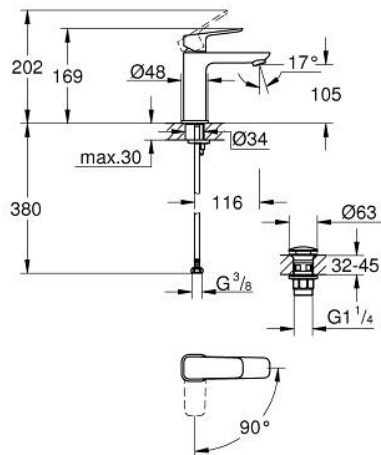

10 175 700 00 **GROHE CUBE0 SINGLE-LEVER BASIN MIXER 1/2"**
M-SIZE

PRODUCT DESCRIPTION

- Colour: chrome
- single hole installation
- metal lever
- GROHE SilkMove 28 mm ceramic cartridge
- EcoMode - cold water flow in mid-lever position saves energy
- adjustable flow rate limiter
- with temperature limiter
- GROHE LongLife finish
- GROHE EcoJoy - less water, perfect flow
- maximum flow rate (at 3 bar): 5 l/min
- GROHE FastFixation installation system
- smooth body with push-open waste set 1 1/4"
- flexible connection hoses

10 175 700 00 **GROHE CUBEO SINGLE-LEVER BASIN MIXER 1/2"**
M-SIZE

SPARE PARTS, January 2023 – now

- 1: Cubeo Lever (Spare part-nr. 1060180000)
 - 2: Cap (Spare part-nr. 46581000)
 - 3: Fitting ring (Spare part-nr. 07419000)
 - 4: Cubeo Cartridge (Spare part-nr. 1060179990)
 - 5: Mousseur (Spare part-nr. 48159000)
 - 6: Cubeo Rosette (Spare part-nr. 1060150000)
 - 7: Shank mounting kit (Spare part-nr. 46249000)
 - 8: Waste set with push-open plug (Spare part-nr. 65807000)
 - 9: Mounting wrench (Spare part-nr. 19017000)*
- * Optional accessories