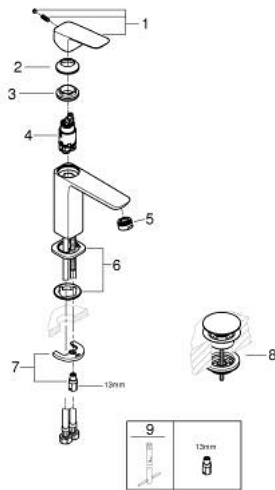

10 175 700 00 **GROHE CUBE0 SINGLE-LEVER BASIN MIXER 1/2"**
M-SIZE

PRODUCT DESCRIPTION

- Colour: chrome
- single hole installation
- metal lever
- GROHE SilkMove 28 mm ceramic cartridge
- EcoMode - cold water flow in mid-lever position saves energy
- adjustable flow rate limiter
- with temperature limiter
- GROHE LongLife finish
- GROHE EcoJoy - less water, perfect flow
- maximum flow rate (at 3 bar): 5 l/min
- GROHE FastFixation installation system
- smooth body with push-open waste set 1 1/4"
- flexible connection hoses

10 175 700 00 **GROHE CUBEO SINGLE-LEVER BASIN MIXER 1/2"**
M-SIZE

SPARE PARTS, January 2023 – now

- 1: Cubeo Lever (Spare part-nr. 1060180000)
 - 2: Cap (Spare part-nr. 46581000)
 - 3: Fitting ring (Spare part-nr. 07419000)
 - 4: Cubeo Cartridge (Spare part-nr. 1060179990)
 - 5: Mousseur (Spare part-nr. 48159000)
 - 6: Cubeo Rosette (Spare part-nr. 1060150000)
 - 7: Shank mounting kit (Spare part-nr. 46249000)
 - 8: Waste set with push-open plug (Spare part-nr. 65807000)
 - 9: Mounting wrench (Spare part-nr. 19017000)*
- * Optional accessories