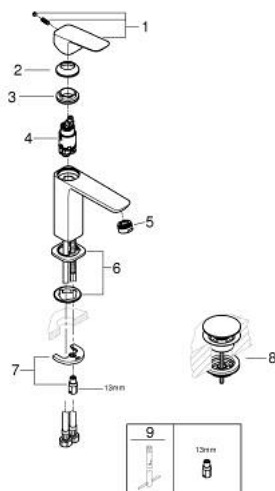

10 175 700 00 **GROHE CUBE0 SINGLE-LEVER BASIN MIXER 1/2"**  
**M-SIZE**

**PRODUCT DESCRIPTION**

- Colour: chrome
- single hole installation
- metal lever
- GROHE SilkMove 28 mm ceramic cartridge
- OpenCold - cold water flow in mid-lever position
- adjustable flow rate limiter
- with temperature limiter
- GROHE LongLife finish
- GROHE EcoJoy - less water, perfect flow
- maximum flow rate (at 3 bar): 5 l/min
- GROHE FastFixation installation system
- smooth body with push-open waste set 1 1/4"
- flexible connection hoses

10 175 700 00 **GROHE CUBEO SINGLE-LEVER BASIN MIXER 1/2"**  
**M-SIZE**

**SPARE PARTS**, January 2023 – now

- 1: Cubeo Lever (Spare part-nr. 1060180000)
  - 2: Cap (Spare part-nr. 46581000)
  - 3: Fitting ring (Spare part-nr. 07419000)
  - 4: Cubeo Cartridge (Spare part-nr. 1060179990)
  - 5: Mousseur (Spare part-nr. 48159000)
  - 6: Cubeo Rosette (Spare part-nr. 1060150000)
  - 7: Shank mounting kit (Spare part-nr. 46249000)
  - 8: Waste set with push-open plug (Spare part-nr. 65807000)
  - 9: Mounting wrench (Spare part-nr. 19017000)\*
- \* Optional accessories