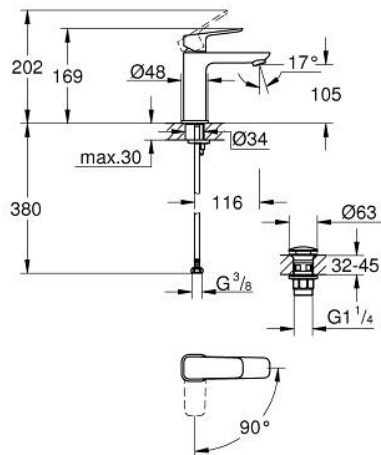

10 175 700 00 **GROHE CUBE0 SINGLE-LEVER BASIN MIXER 1/2"**  
**M-SIZE**

**PRODUCT DESCRIPTION**

- Colour: chrome
- single hole installation
- metal lever
- GROHE SilkMove 28 mm ceramic cartridge
- OpenCold - cold water flow in mid-lever position
- adjustable flow rate limiter
- with temperature limiter
- GROHE LongLife finish
- GROHE EcoJoy - less water, perfect flow
- maximum flow rate (at 3 bar): 5 l/min
- GROHE FastFixation installation system
- smooth body with push-open waste set 1 1/4"
- flexible connection hoses

10 175 700 00 **GROHE CUBEO SINGLE-LEVER BASIN MIXER 1/2"**  
**M-SIZE**

**SPARE PARTS**, January 2023 – now

- 1: Cubeo Lever (Spare part-nr. 1060180000)
  - 2: Cap (Spare part-nr. 46581000)
  - 3: Fitting ring (Spare part-nr. 07419000)
  - 4: Cubeo Cartridge (Spare part-nr. 1060179990)
  - 5: Mousseur (Spare part-nr. 48159000)
  - 6: Cubeo Rosette (Spare part-nr. 1060150000)
  - 7: Shank mounting kit (Spare part-nr. 46249000)
  - 8: Waste set with push-open plug (Spare part-nr. 65807000)
  - 9: Mounting wrench (Spare part-nr. 19017000)\*
- \* Optional accessories