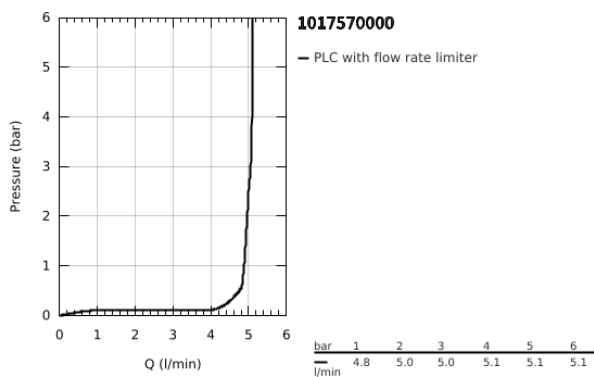

10 175 700 00 **GROHE CUBE0 SINGLE-LEVER BASIN MIXER 1/2"**
M-SIZE

PRODUCT DESCRIPTION

- Colour: chrome
- single hole installation
- metal lever
- GROHE SilkMove 28 mm ceramic cartridge
- EcoMode - cold water flow in mid-lever position saves energy
- adjustable flow rate limiter
- with temperature limiter
- GROHE LongLife finish
- GROHE EcoJoy - less water, perfect flow
- maximum flow rate (at 3 bar): 5 l/min
- GROHE FastFixation installation system
- smooth body with push-open waste set 1 1/4"
- flexible connection hoses

10 175 700 00 **GROHE CUBEO SINGLE-LEVER BASIN MIXER 1/2"**
M-SIZE

SPARE PARTS, January 2023 – now

- 1: Cubeo Lever (Spare part-nr. 1060180000)
 - 2: Cap (Spare part-nr. 46581000)
 - 3: Fitting ring (Spare part-nr. 07419000)
 - 4: Cubeo Cartridge (Spare part-nr. 1060179990)
 - 5: Mousseur (Spare part-nr. 48159000)
 - 6: Cubeo Rosette (Spare part-nr. 1060150000)
 - 7: Shank mounting kit (Spare part-nr. 46249000)
 - 8: Waste set with push-open plug (Spare part-nr. 65807000)
 - 9: Mounting wrench (Spare part-nr. 19017000)*
- * Optional accessories