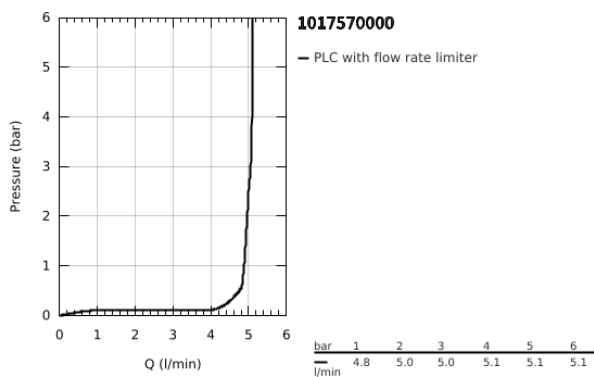

10 175 700 00 **GROHE CUBE0 SINGLE-LEVER BASIN MIXER 1/2"**  
**M-SIZE**

**PRODUCT DESCRIPTION**

- Colour: chrome
- single hole installation
- metal lever
- GROHE SilkMove 28 mm ceramic cartridge
- OpenCold - cold water flow in mid-lever position
- adjustable flow rate limiter
- with temperature limiter
- GROHE LongLife finish
- GROHE EcoJoy - less water, perfect flow
- maximum flow rate (at 3 bar): 5 l/min
- GROHE FastFixation installation system
- smooth body with push-open waste set 1 1/4"
- flexible connection hoses

10 175 700 00 **GROHE CUBEO SINGLE-LEVER BASIN MIXER 1/2"**  
**M-SIZE**

**SPARE PARTS**, January 2023 – now

- 1: Cubeo Lever (Spare part-nr. 1060180000)
  - 2: Cap (Spare part-nr. 46581000)
  - 3: Fitting ring (Spare part-nr. 07419000)
  - 4: Cubeo Cartridge (Spare part-nr. 1060179990)
  - 5: Mousseur (Spare part-nr. 48159000)
  - 6: Cubeo Rosette (Spare part-nr. 1060150000)
  - 7: Shank mounting kit (Spare part-nr. 46249000)
  - 8: Waste set with push-open plug (Spare part-nr. 65807000)
  - 9: Mounting wrench (Spare part-nr. 19017000)\*
- \* Optional accessories