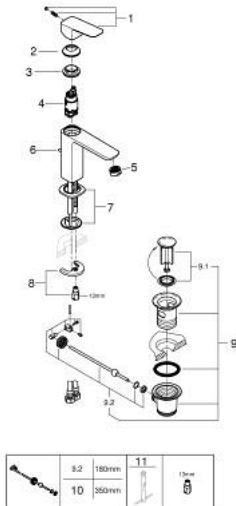

10 175 624 30 **GROHE CUBE0 SINGLE-LEVER BASIN MIXER 1/2"**  
**M-SIZE**

**PRODUCT DESCRIPTION**

- Colour: matte black
- single hole installation
- metal lever
- GROHE SilkMove 28 mm ceramic cartridge
- OpenCold - cold water flow in mid-lever position
- adjustable flow rate limiter
- with temperature limiter
- GROHE EcoJoy - less water, perfect flow
- maximum flow rate (at 3 bar): 5 l/min
- GROHE FastFixation installation system
- pop-up waste set 1 1/4"
- flexible connection hoses

10 175 624 30 **GROHE CUBEO SINGLE-LEVER BASIN MIXER 1/2"**  
**M-SIZE**

**SPARE PARTS**, January 2023 – now

- 1: lever (Spare part-nr. 1060182430)
- 2: Cap (Spare part-nr. 465812430)
- 3: Fitting ring (Spare part-nr. 07419000)
- 4: Cubeo Cartridge (Spare part-nr. 1060179990)
- 5: Mousseur (Spare part-nr. 481592430)
- 6: lift rod (Spare part-nr. 659362430)
- 7: Cubeo Rosette (Spare part-nr. 1060152430)
- 8: Shank mounting kit (Spare part-nr. 46249000)
- 9: Waste set 1 1/4" (Spare part-nr. 289102430)
- 9.1: Plug (Spare part-nr. 071822430)
- 9.2: Eccentric rod (Spare part-nr. 07052000)
- 10: Eccentric rod (Spare part-nr. 07341000)\*
- 11: Mounting wrench (Spare part-nr. 19017000)\*