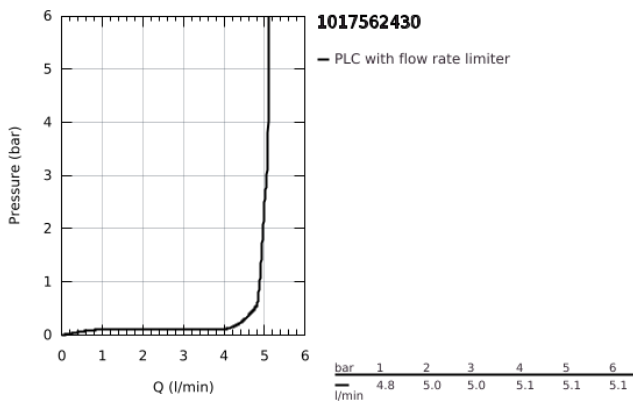

10 175 624 30 **GROHE CUBE0 SINGLE-LEVER BASIN MIXER 1/2"**  
**M-SIZE**

**PRODUCT DESCRIPTION**

- Colour: matte black
- single hole installation
- metal lever
- GROHE SilkMove 28 mm ceramic cartridge
- OpenCold - cold water flow in mid-lever position
- adjustable flow rate limiter
- with temperature limiter
- GROHE EcoJoy - less water, perfect flow
- maximum flow rate (at 3 bar): 5 l/min
- GROHE FastFixation installation system
- pop-up waste set 1 1/4"
- flexible connection hoses

10 175 624 30 **GROHE CUBEO SINGLE-LEVER BASIN MIXER 1/2"**  
**M-SIZE**

**SPARE PARTS**, January 2023 – now

- 1: lever (Spare part-nr. 1060182430)
- 2: Cap (Spare part-nr. 465812430)
- 3: Fitting ring (Spare part-nr. 07419000)
- 4: Cubeo Cartridge (Spare part-nr. 1060179990)
- 5: Mousseur (Spare part-nr. 481592430)
- 6: lift rod (Spare part-nr. 659362430)
- 7: Cubeo Rosette (Spare part-nr. 1060152430)
- 8: Shank mounting kit (Spare part-nr. 46249000)
- 9: Waste set 1 1/4" (Spare part-nr. 289102430)
- 9.1: Plug (Spare part-nr. 071822430)
- 9.2: Eccentric rod (Spare part-nr. 07052000)
- 10: Eccentric rod (Spare part-nr. 07341000)\*
- 11: Mounting wrench (Spare part-nr. 19017000)\*