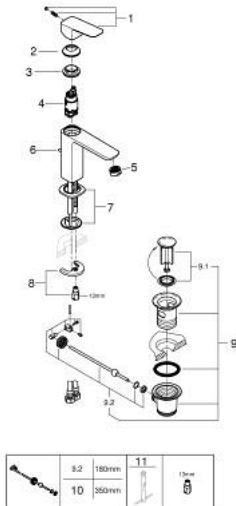

10 175 600 00 **GROHE CUBEO SINGLE-LEVER BASIN MIXER 1/2"**
M-SIZE

SPARE PARTS, January 2023 – now

- 1: CUBEO Lever (Spare part-nr. 1060180000)
 - 2: Cap (Spare part-nr. 46581000)
 - 3: Fitting ring (Spare part-nr. 07419000)
 - 4: CUBEO Cartridge (Spare part-nr. 1060179990)
 - 5: Mousseur (Spare part-nr. 48159000)
 - 6: Lift rod (Spare part-nr. 65936PD0)
 - 7: CUBEO Rosette (Spare part-nr. 1060150000)
 - 8: Shank mounting kit (Spare part-nr. 46249000)
 - 9: Waste set 1 1/4" (Spare part-nr. 28910000)
 - 9.1: Plug (Spare part-nr. 07182000)
 - 9.2: Eccentric rod (Spare part-nr. 07052000)
 - 10: Eccentric rod (Spare part-nr. 07341000)*
 - 11: Mounting wrench (Spare part-nr. 19017000)*
- * Optional accessories