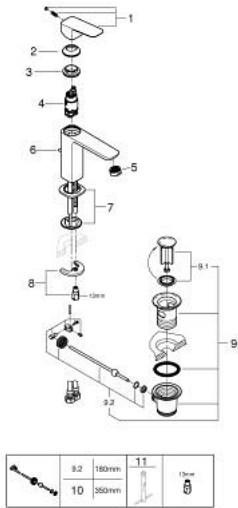

10 175 600 00 **GROHE CUBE0 SINGLE-LEVER BASIN MIXER 1/2"**
M-SIZE

PRODUCT DESCRIPTION

- Colour: chrome
- single hole installation
- metal lever
- GROHE SilkMove 28 mm ceramic cartridge
- EcoMode - cold water flow in mid-lever position saves energy
- adjustable flow rate limiter
- with temperature limiter
- GROHE LongLife finish
- GROHE EcoJoy - less water, perfect flow
- maximum flow rate (at 3 bar): 5 l/min
- GROHE FastFixation installation system
- pop-up waste set 1 1/4"
- flexible connection hoses

10 175 600 00 **GROHE CUBEO SINGLE-LEVER BASIN MIXER 1/2"**
M-SIZE

SPARE PARTS, January 2023 – now

- 1: CUBEO Lever (Spare part-nr. 1060180000)
- 2: Cap (Spare part-nr. 46581000)
- 3: Fitting ring (Spare part-nr. 07419000)
- 4: CUBEO Cartridge (Spare part-nr. 1060179990)
- 5: Mousseur (Spare part-nr. 48159000)
- 6: Lift rod (Spare part-nr. 65936PD0)
- 7: CUBEO Rosette (Spare part-nr. 1060150000)
- 8: Shank mounting kit (Spare part-nr. 46249000)
- 9: Waste set 1 1/4" (Spare part-nr. 28910000)
- 9.1: Plug (Spare part-nr. 07182000)
- 9.2: Eccentric rod (Spare part-nr. 07052000)
- 10: Eccentric rod (Spare part-nr. 07341000)*
- 11: Mounting wrench (Spare part-nr. 19017000)*