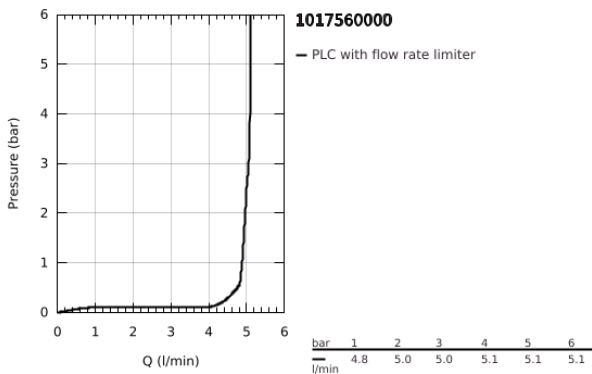

10 175 600 00 **GROHE CUBE0 SINGLE-LEVER BASIN MIXER 1/2"**
M-SIZE

PRODUCT DESCRIPTION

- Colour: chrome
- single hole installation
- metal lever
- GROHE SilkMove 28 mm ceramic cartridge
- EcoMode - cold water flow in mid-lever position saves energy
- adjustable flow rate limiter
- with temperature limiter
- GROHE LongLife finish
- GROHE EcoJoy - less water, perfect flow
- maximum flow rate (at 3 bar): 5 l/min
- GROHE FastFixation installation system
- pop-up waste set 1 1/4"
- flexible connection hoses

10 175 600 00 **GROHE CUBEO SINGLE-LEVER BASIN MIXER 1/2"**
M-SIZE

SPARE PARTS, January 2023 – now

- 1: CUBEO Lever (Spare part-nr. 1060180000)
- 2: Cap (Spare part-nr. 46581000)
- 3: Fitting ring (Spare part-nr. 07419000)
- 4: CUBEO Cartridge (Spare part-nr. 1060179990)
- 5: Mousseur (Spare part-nr. 48159000)
- 6: Lift rod (Spare part-nr. 65936PD0)
- 7: CUBEO Rosette (Spare part-nr. 1060150000)
- 8: Shank mounting kit (Spare part-nr. 46249000)
- 9: Waste set 1 1/4" (Spare part-nr. 28910000)
- 9.1: Plug (Spare part-nr. 07182000)
- 9.2: Eccentric rod (Spare part-nr. 07052000)
- 10: Eccentric rod (Spare part-nr. 07341000)*
- 11: Mounting wrench (Spare part-nr. 19017000)*