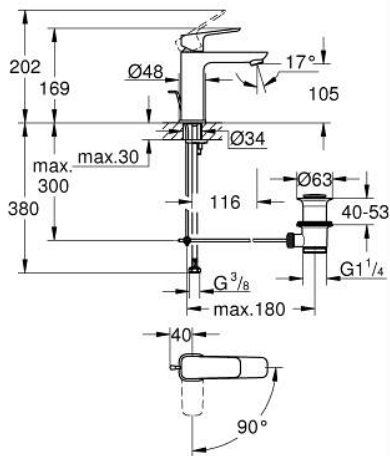

10 175 600 00 **GROHE CUBE0 SINGLE-LEVER BASIN MIXER 1/2"**
M-SIZE

PRODUCT DESCRIPTION

- Colour: chrome
- single hole installation
- metal lever
- GROHE SilkMove 28 mm ceramic cartridge
- EcoMode - cold water flow in mid-lever position saves energy
- adjustable flow rate limiter
- with temperature limiter
- GROHE LongLife finish
- GROHE EcoJoy - less water, perfect flow
- maximum flow rate (at 3 bar): 5 l/min
- GROHE FastFixation installation system
- pop-up waste set 1 1/4"
- flexible connection hoses

10 175 600 00 **GROHE CUBEO SINGLE-LEVER BASIN MIXER 1/2"**
M-SIZE

SPARE PARTS, January 2023 – now

- 1: CUBEO Lever (Spare part-nr. 1060180000)
- 2: Cap (Spare part-nr. 46581000)
- 3: Fitting ring (Spare part-nr. 07419000)
- 4: CUBEO Cartridge (Spare part-nr. 1060179990)
- 5: Mousseur (Spare part-nr. 48159000)
- 6: Lift rod (Spare part-nr. 65936PD0)
- 7: CUBEO Rosette (Spare part-nr. 1060150000)
- 8: Shank mounting kit (Spare part-nr. 46249000)
- 9: Waste set 1 1/4" (Spare part-nr. 28910000)
- 9.1: Plug (Spare part-nr. 07182000)
- 9.2: Eccentric rod (Spare part-nr. 07052000)
- 10: Eccentric rod (Spare part-nr. 07341000)*
- 11: Mounting wrench (Spare part-nr. 19017000)*