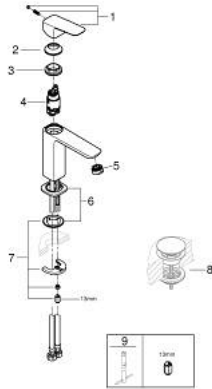

10 175 524 30 **GROHE CUBE0 SINGLE-LEVER BASIN MIXER 1/2"**  
**M-SIZE**

**PRODUCT DESCRIPTION**

- Colour: matte black
- single hole installation
- metal lever
- GROHE SilkMove 28 mm ceramic cartridge
- adjustable flow rate limiter
- with temperature limiter
- GROHE EcoJoy - less water, perfect flow
- maximum flow rate (at 3 bar): 5 l/min
- GROHE FastFixation installation system
- smooth body
- flexible connection hoses

10 175 524 30 **GROHE CUBEO SINGLE-LEVER BASIN MIXER 1/2"**  
**M-SIZE**

**SPARE PARTS**, January 2023 – now

- 1: Cubeo Lever (Spare part-nr. 1060132430)
- 2: Cap (Spare part-nr. 465812430)
- 3: Fitting ring (Spare part-nr. 07419000)
- 4: Cartridge (Spare part-nr. 46580000)
- 5: Mousseur (Spare part-nr. 481592430)
- 6: Cubeo Rosette (Spare part-nr. 1060152430)
- 7: Shank mounting kit (Spare part-nr. 46645000)
- 8: Waste set with push-open plug (Spare part-nr. 658072430)\*
- 9: Mounting wrench (Spare part-nr. 19017000)\*