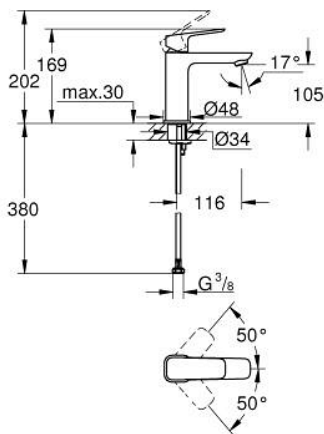

10 175 524 30 **GROHE CUBE0 SINGLE-LEVER BASIN MIXER 1/2"**  
**M-SIZE**

**PRODUCT DESCRIPTION**

- Colour: matte black
- single hole installation
- metal lever
- GROHE SilkMove 28 mm ceramic cartridge
- adjustable flow rate limiter
- with temperature limiter
- GROHE EcoJoy - less water, perfect flow
- maximum flow rate (at 3 bar): 5 l/min
- GROHE FastFixation installation system
- smooth body
- flexible connection hoses

10 175 524 30 **GROHE CUBEO SINGLE-LEVER BASIN MIXER 1/2"**  
**M-SIZE**

**SPARE PARTS**, January 2023 – now

- 1: Cubeo Lever (Spare part-nr. 1060132430)
- 2: Cap (Spare part-nr. 465812430)
- 3: Fitting ring (Spare part-nr. 07419000)
- 4: Cartridge (Spare part-nr. 46580000)
- 5: Mousseur (Spare part-nr. 481592430)
- 6: Cubeo Rosette (Spare part-nr. 1060152430)
- 7: Shank mounting kit (Spare part-nr. 46645000)
- 8: Waste set with push-open plug (Spare part-nr. 658072430)\*
- 9: Mounting wrench (Spare part-nr. 19017000)\*