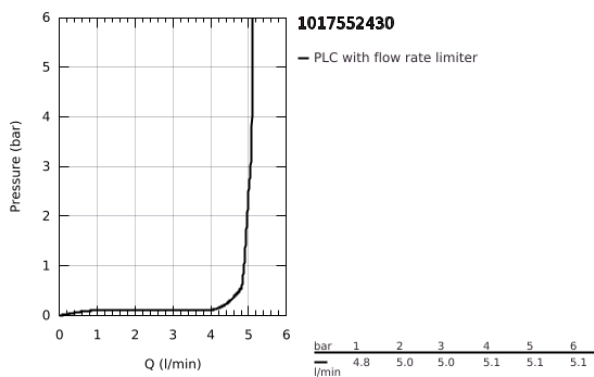

10 175 524 30 **GROHE CUBE0 SINGLE-LEVER BASIN MIXER 1/2"**  
**M-SIZE**

**PRODUCT DESCRIPTION**

- Colour: matte black
- single hole installation
- metal lever
- GROHE SilkMove 28 mm ceramic cartridge
- adjustable flow rate limiter
- with temperature limiter
- GROHE EcoJoy - less water, perfect flow
- maximum flow rate (at 3 bar): 5 l/min
- GROHE FastFixation installation system
- smooth body
- flexible connection hoses

10 175 524 30 **GROHE CUBEO SINGLE-LEVER BASIN MIXER 1/2"**  
**M-SIZE**

**SPARE PARTS**, January 2023 – now

- 1: Cubeo Lever (Spare part-nr. 1060132430)
- 2: Cap (Spare part-nr. 465812430)
- 3: Fitting ring (Spare part-nr. 07419000)
- 4: Cartridge (Spare part-nr. 46580000)
- 5: Mousseur (Spare part-nr. 481592430)
- 6: Cubeo Rosette (Spare part-nr. 1060152430)
- 7: Shank mounting kit (Spare part-nr. 46645000)
- 8: Waste set with push-open plug (Spare part-nr. 658072430)\*
- 9: Mounting wrench (Spare part-nr. 19017000)\*