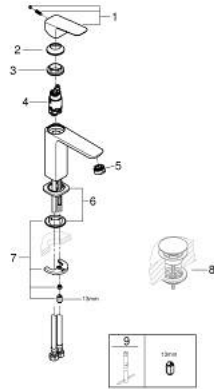

10 175 500 00 **GROHE CUBE0 SINGLE-LEVER BASIN MIXER 1/2"**
M-SIZE

PRODUCT DESCRIPTION

- Colour: chrome
- single hole installation
- metal lever
- GROHE SilkMove 28 mm ceramic cartridge
- adjustable flow rate limiter
- with temperature limiter
- GROHE EcoJoy - less water, perfect flow
- maximum flow rate (at 3 bar): 5 l/min
- GROHE FastFixation installation system
- smooth body
- flexible connection hoses

10 175 500 00 **GROHE CUBEO SINGLE-LEVER BASIN MIXER 1/2"**
M-SIZE

SPARE PARTS, January 2023 – now

- 1: Cubeo Lever (Spare part-nr. 1060130000)
- 2: Cap (Spare part-nr. 46581000)
- 3: Fitting ring (Spare part-nr. 07419000)
- 4: Cartridge (Spare part-nr. 46580000)
- 5: Mousseur (Spare part-nr. 48159000)
- 6: Cubeo Rosette (Spare part-nr. 1060150000)
- 7: Shank mounting kit (Spare part-nr. 46645000)
- 8: Waste set with push-open plug (Spare part-nr. 65807000)*
- 9: Mounting wrench (Spare part-nr. 19017000)*