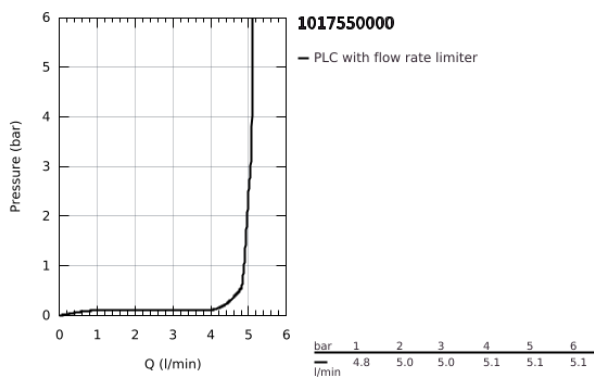

10 175 500 00 **GROHE CUBE0 SINGLE-LEVER BASIN MIXER 1/2"**
M-SIZE

PRODUCT DESCRIPTION

- Colour: chrome
- single hole installation
- metal lever
- GROHE SilkMove 28 mm ceramic cartridge
- adjustable flow rate limiter
- with temperature limiter
- GROHE EcoJoy - less water, perfect flow
- maximum flow rate (at 3 bar): 5 l/min
- GROHE FastFixation installation system
- smooth body
- flexible connection hoses

10 175 500 00 **GROHE CUBEO SINGLE-LEVER BASIN MIXER 1/2"**
M-SIZE

SPARE PARTS, January 2023 – now

- 1: Cubeo Lever (Spare part-nr. 1060130000)
- 2: Cap (Spare part-nr. 46581000)
- 3: Fitting ring (Spare part-nr. 07419000)
- 4: Cartridge (Spare part-nr. 46580000)
- 5: Mousseur (Spare part-nr. 48159000)
- 6: Cubeo Rosette (Spare part-nr. 1060150000)
- 7: Shank mounting kit (Spare part-nr. 46645000)
- 8: Waste set with push-open plug (Spare part-nr. 65807000)*
- 9: Mounting wrench (Spare part-nr. 19017000)*