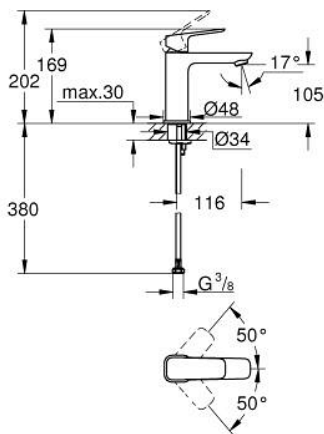

10 175 500 00 **GROHE CUBE0 SINGLE-LEVER BASIN MIXER 1/2"**
M-SIZE

PRODUCT DESCRIPTION

- Colour: chrome
- single hole installation
- metal lever
- GROHE SilkMove 28 mm ceramic cartridge
- adjustable flow rate limiter
- with temperature limiter
- GROHE EcoJoy - less water, perfect flow
- maximum flow rate (at 3 bar): 5 l/min
- GROHE FastFixation installation system
- smooth body
- flexible connection hoses

10 175 500 00 **GROHE CUBEO SINGLE-LEVER BASIN MIXER 1/2"**
M-SIZE

SPARE PARTS, January 2023 – now

- 1: Cubeo Lever (Spare part-nr. 1060130000)
- 2: Cap (Spare part-nr. 46581000)
- 3: Fitting ring (Spare part-nr. 07419000)
- 4: Cartridge (Spare part-nr. 46580000)
- 5: Mousseur (Spare part-nr. 48159000)
- 6: Cubeo Rosette (Spare part-nr. 1060150000)
- 7: Shank mounting kit (Spare part-nr. 46645000)
- 8: Waste set with push-open plug (Spare part-nr. 65807000)*
- 9: Mounting wrench (Spare part-nr. 19017000)*